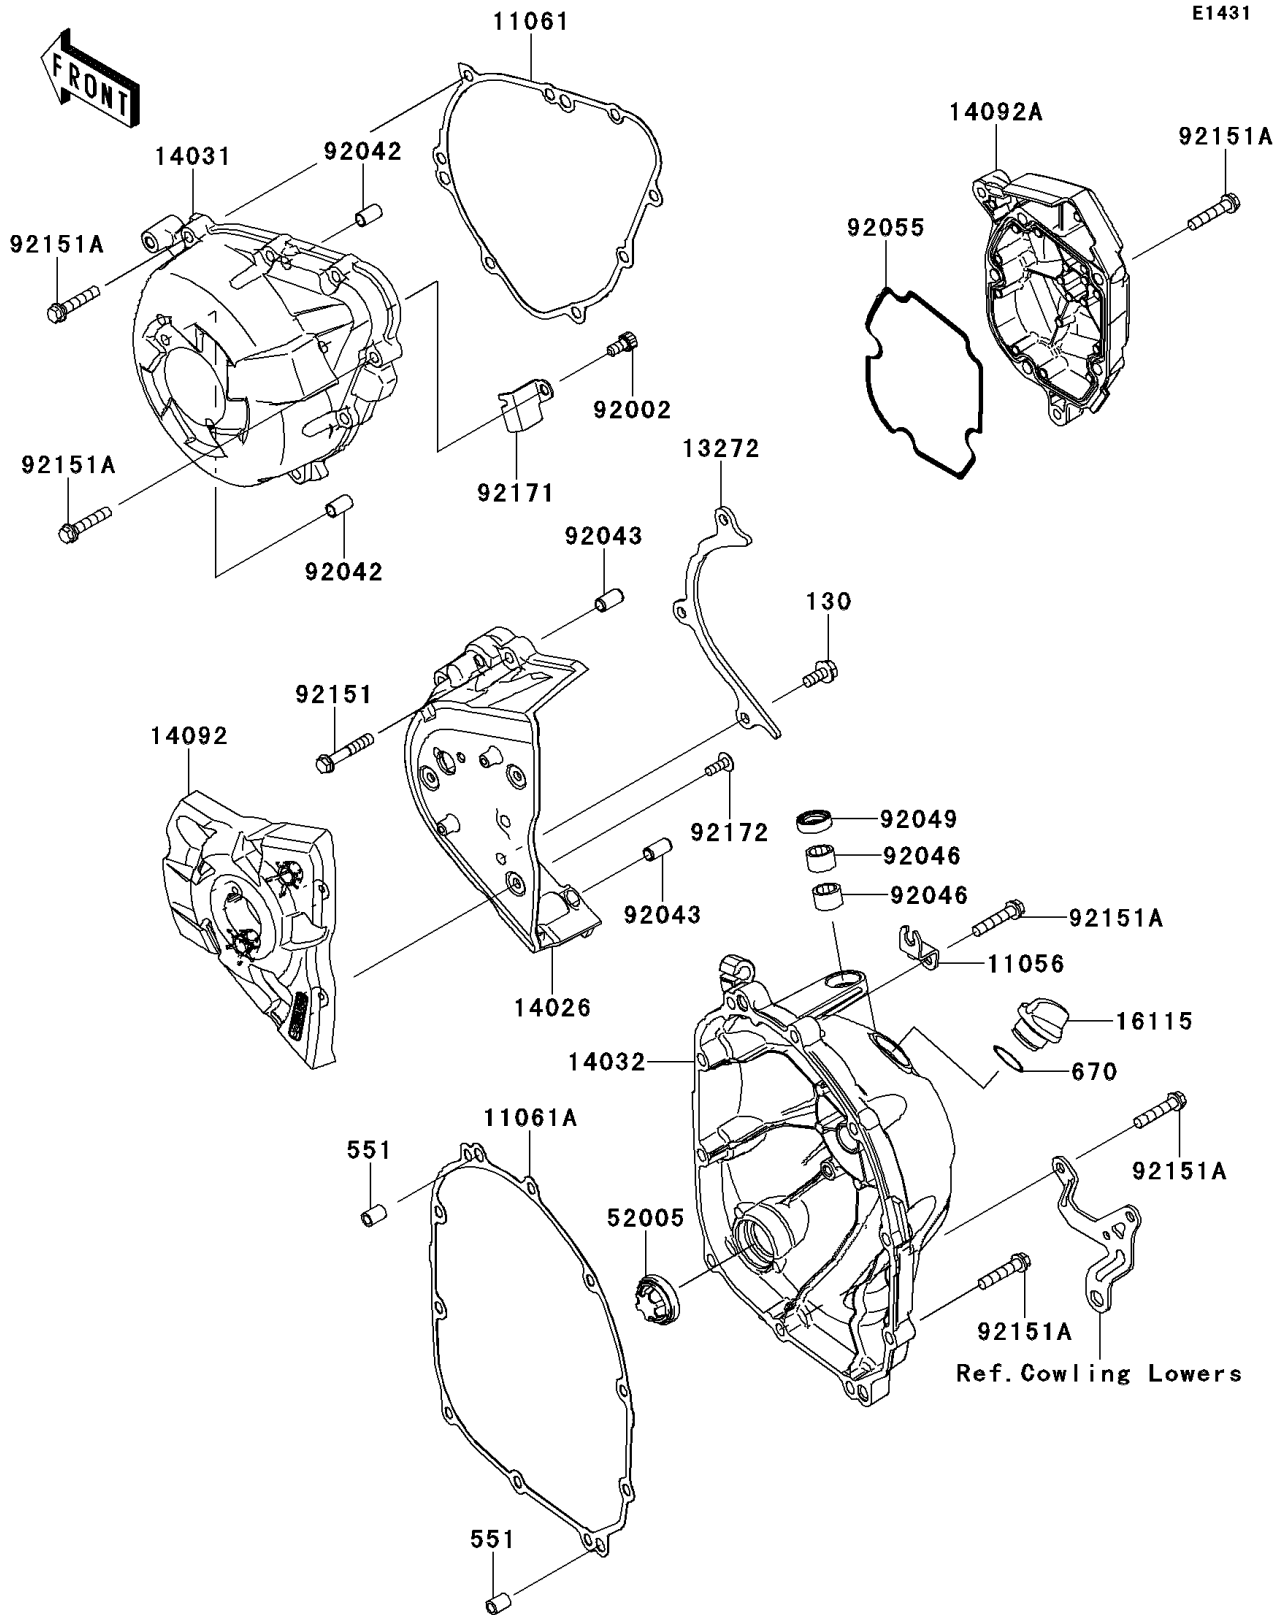

## 2014 VERSYS® 1000 (European) PARTS DIAGRAM

Engine Cover(s)

## 2014 VERSYS® 1000 (European) PARTS LIST

Engine Cover(s)

ITEM NAME	PART NUMBER	QUANTITY
BOLT-FLANGED,6X14 (Ref # 130)	130BA0614	1
PIN-DOWEL,8X14 (Ref # 551)	551A0814	1
O RING,20MM (Ref # 670)	670B2020	1
BRACKET (Ref # 11056)	11056-0787	1
GASKET,GENERATOR COVER (Ref # 11061)	11061-0403	1
GASKET,CLUTCH COVER (Ref # 11061A)	11061-0404	1
PLATE (Ref # 13272)	13272-0859	1
COVER-CHAIN (Ref # 14026)	14026-0093	1
COVER-GENERATOR (Ref # 14031)	14031-0557	1
COVER-CLUTCH (Ref # 14032)	14032-0562	1
COVER,OUTER (Ref # 14092)	14092-0032	1
COVER,PULSER (Ref # 14092A)	14092-0819	1
CAP-OIL FILLER (Ref # 16115)	16115-1053	1
GAUGE (Ref # 52005)	52005-1120	1
BOLT,SOCKET,6X12 (Ref # 92002)	92002-1796	1
PIN,DOWEL,6.3X8X14 (Ref # 92042)	92042-007	1
PIN,6.2X8X14 (Ref # 92043)	92043-1263	1
BEARING-NEEDLE,HK1210FM (Ref # 92046)	92046-0034	1
SEAL-OIL,CLUTCH RELEASE (Ref # 92049)	92049-1475	1
RING-O,PULSER COVER (Ref # 92055)	92055-0199	1
BOLT,6X35 (Ref # 92151)	92151-1135	1
BOLT,6X30 (Ref # 92151A)	92151-1873	1
CLAMP (Ref # 92171)	92171-0708	1
SCREW,TAPPING,5X14 (Ref # 92172)	92172-0265	1