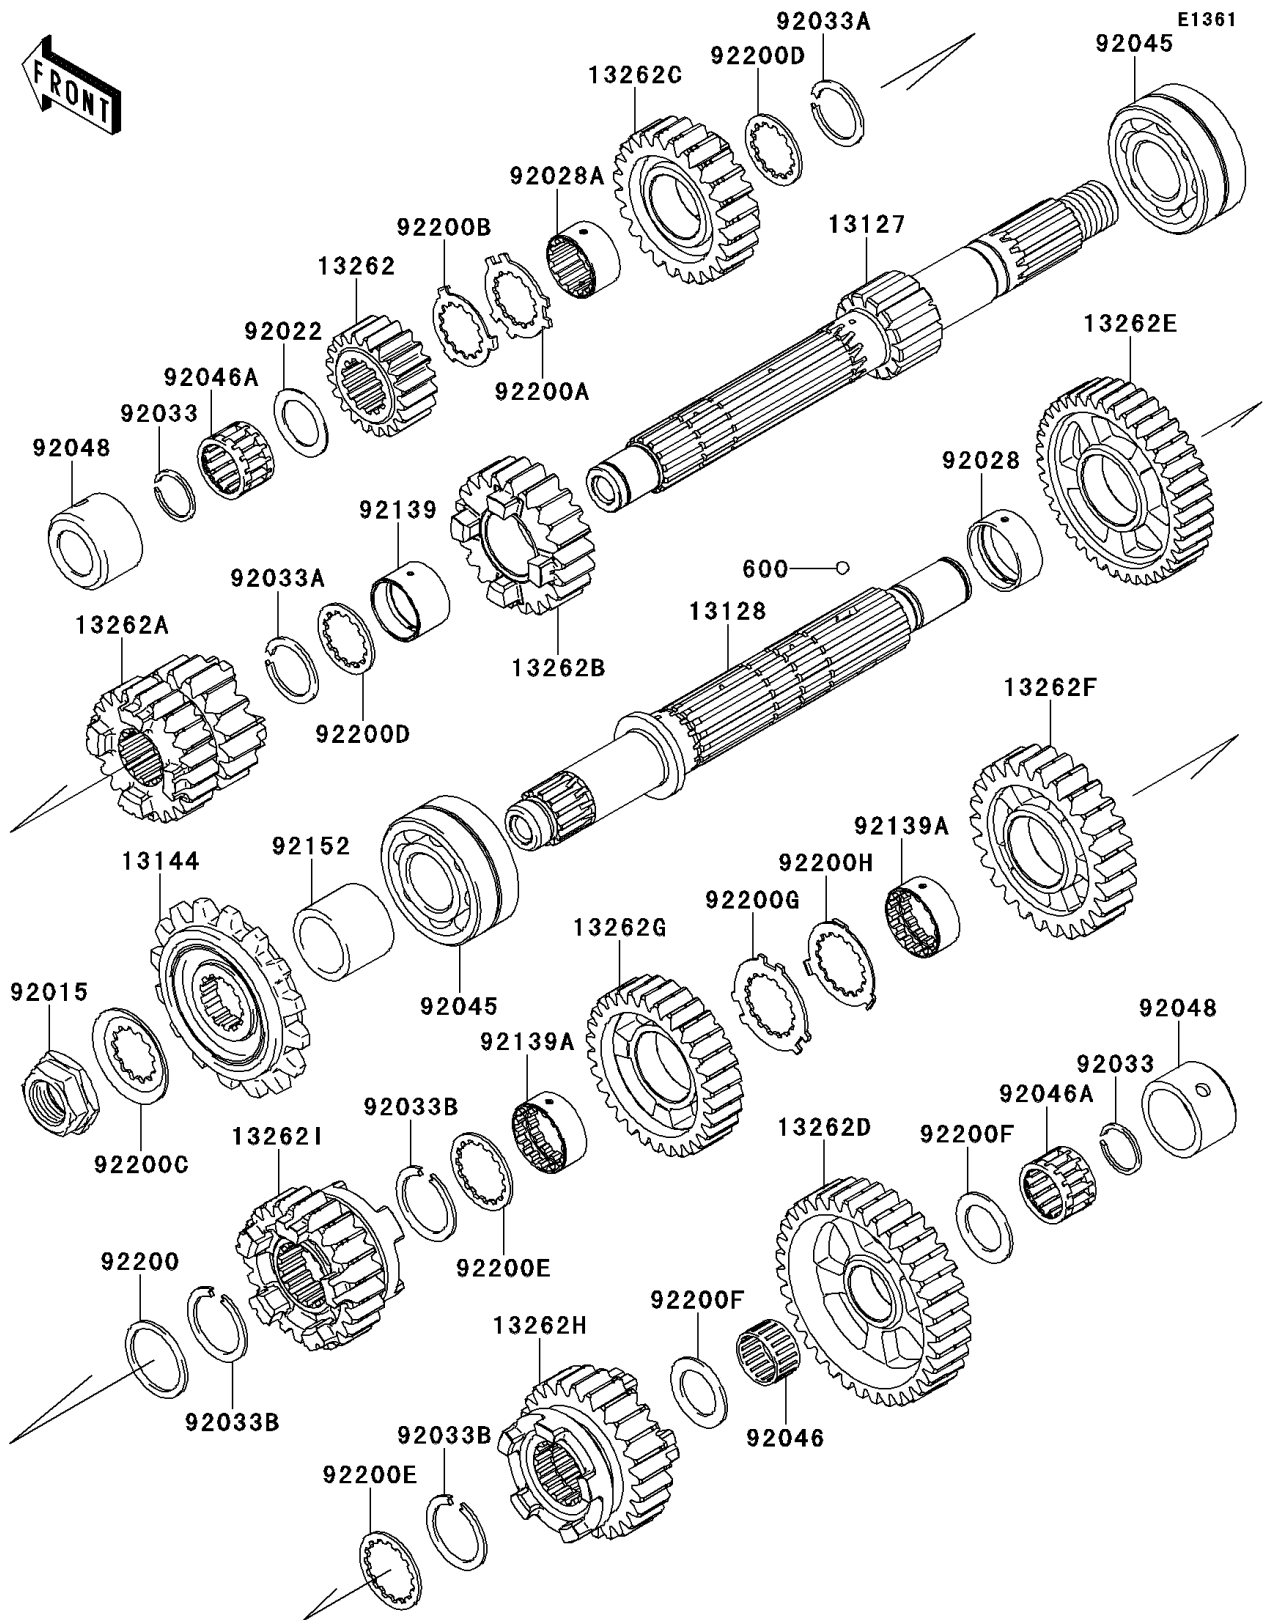

2014 VERSYS® 1000 (European) PARTS DIAGRAM

Transmission

2014 VERSYS® 1000 (European) PARTS LIST

Transmission

ITEM NAME	PART NUMBER	QUANTITY
BALL-STEEL,5/32 (Ref # 600)	600A0500	1
SHAFT-TRANSMISSION INPUT (Ref # 13127)	13127-0635	1
SHAFT-TRANSMISSION OUTPUT (Ref # 13128)	13128-0054	1
SPROCKET-OUTPUT,15T (Ref # 13144)	13144-0070	1
GEAR,INPUT 2ND,20T (Ref # 13262)	13262-0753	1
GEAR,INPUT 3RD&4TH,17T&23T (Ref # 13262A)	13262-0882	1
GEAR,INPUT 5TH,22T (Ref # 13262B)	13262-0883	1
GEAR,INPUT TOP,24T (Ref # 13262C)	13262-0884	1
GEAR,OUTPUT LOW,35T (Ref # 13262D)	13262-0885	1
GEAR,OUTPUT 2ND,39T (Ref # 13262E)	13262-0886	1
GEAR,OUTPUT 3RD,26T (Ref # 13262F)	13262-0887	1
GEAR,OUTPUT 4TH,30T (Ref # 13262G)	13262-0888	1
GEAR,OUTPUT 5TH,25T (Ref # 13262H)	13262-0889	1
GEAR,OUTPUT TOP,23T (Ref # 13262I)	13262-0890	1
NUT,20MM (Ref # 92015)	92015-1963	1
WASHER,20.5X30X1,STEEL (Ref # 92022)	92022-112	1
BUSHING,OUTPUT,2ND (Ref # 92028)	92028-1739	1
BUSHING,INPUT TOP GEAR (Ref # 92028A)	92028-1915	1
RING-SNAP,20MM (Ref # 92033)	92033-015	1
RING-SNAP,24MM (Ref # 92033A)	92033-026	1
RING-SNAP,T=1.5 (Ref # 92033B)	92033-1249	1
BEARING-BALL,DAC2557NSSH (Ref # 92045)	92045-0003	1
BEARING-NEEDLE,K20X24X13 (Ref # 92046)	92046-1219	1
BEARING-NEEDLE,PK20X27X17X3 (Ref # 92046A)	92046-1303	1
RACE (Ref # 92048)	92048-0016	1
BUSHING,25X28X17.8 (Ref # 92139)	92139-0280	1
BUSHING,OUTPUT,3RD&4TH (Ref # 92139A)	92139-0281	1
COLLAR,SPROCKET (Ref # 92152)	92152-0812	1
WASHER,28.1X34.0X1.6 (Ref # 92200)	92200-0228	1

2014 VERSYS® 1000 (European) PARTS LIST

Transmission

ITEM NAME	PART NUMBER	QUANTITY
WASHER,25.2X34.2X1.5 (Ref # 92200A)	92200-0520	1
WASHER,25.2X32X1 (Ref # 92200B)	92200-0521	1
WASHER (Ref # 92200C)	92200-1065	1
WASHER,25.2X31.0X1.5 (Ref # 92200D)	92200-1239	1
WASHER,28.5X34.0X1.5 (Ref # 92200E)	92200-1240	1
WASHER,20.5X31X1.5 (Ref # 92200F)	92200-1375	1
WASHER,25.8X40.5X1.5 (Ref # 92200G)	92200-1522	1
WASHER,25.2X37.0X1.0 (Ref # 92200H)	92200-1523	1