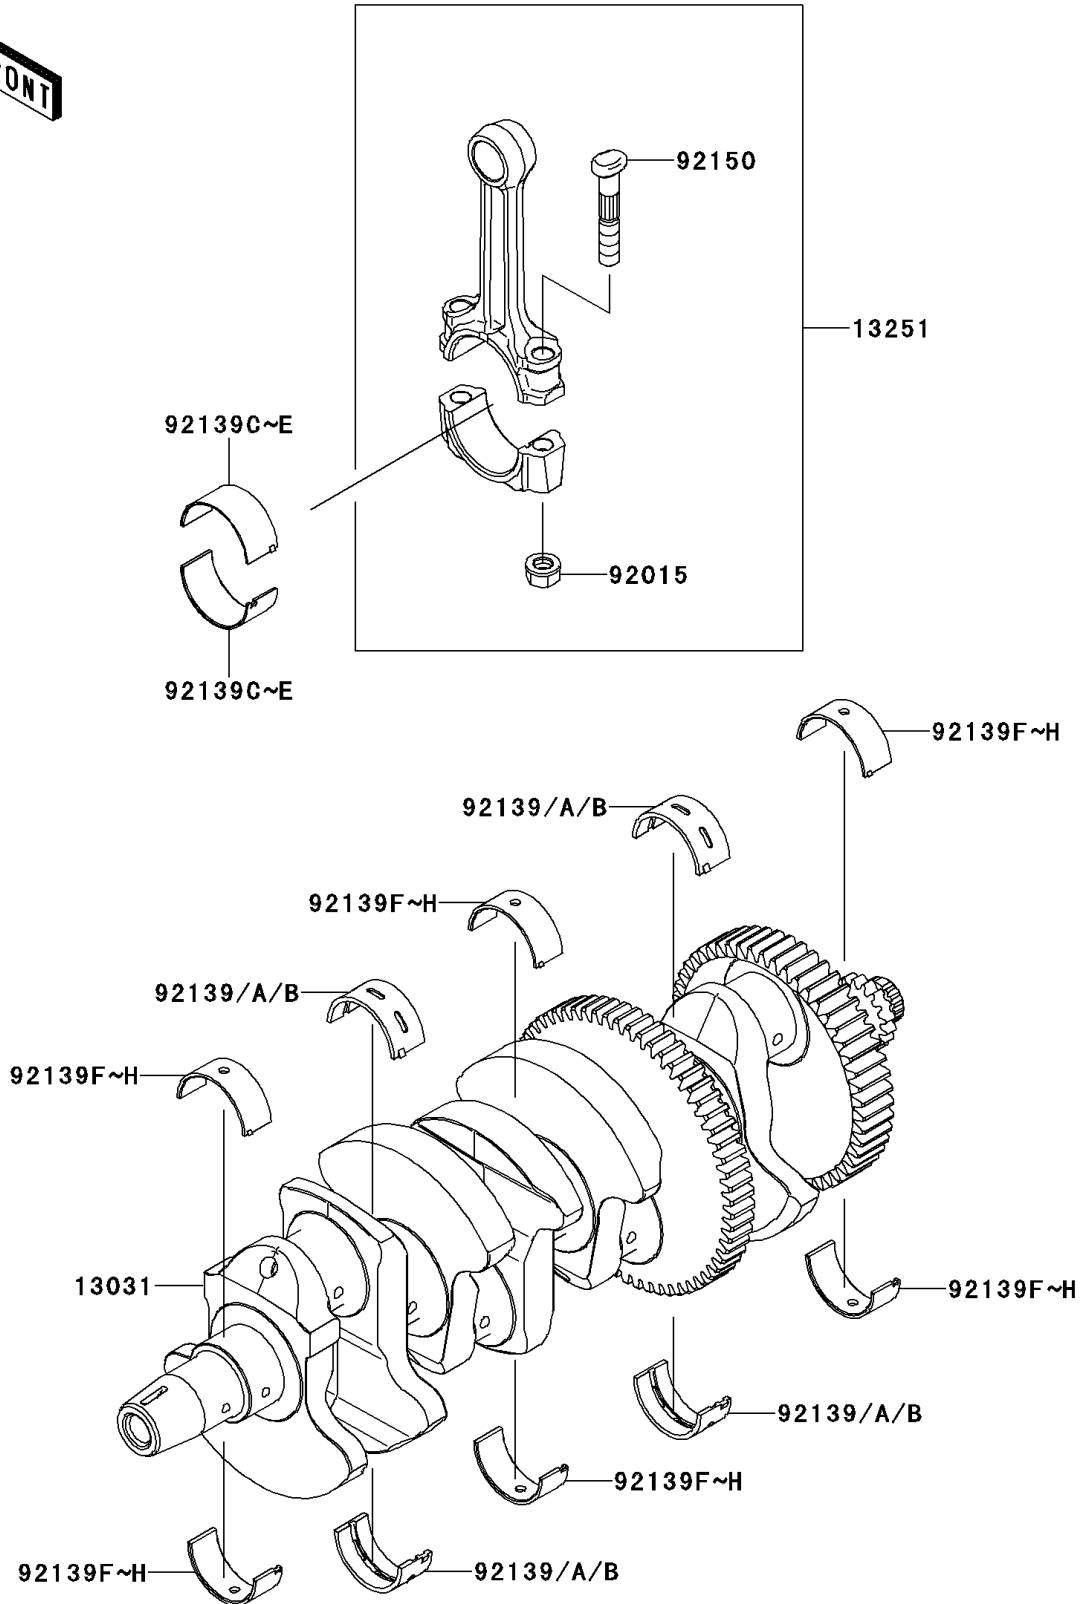

## 2014 VERSYS® 1000 (European) PARTS DIAGRAM

Crankshaft

E1321

## 2014 VERSYS® 1000 (European) PARTS LIST

Crankshaft

ITEM NAME	PART NUMBER	QUANTITY
CRANKSHAFT-COMP (Ref # 13031)	13031-0710	1
ROD-ASSY-CONNECTING,HH (Ref # 13251)	13251-0027-HH	1
NUT,FLANGED,8MM (Ref # 92015)	92015-1311	1
BUSHING,CRANK #2&#4,BLUE (Ref # 92139)	92139-0032	1
BUSHING,CRANK #2&#4,BLACK (Ref # 92139A)	92139-0033	1
BUSHING,CRANK #2&#4,BROWN (Ref # 92139B)	92139-0034	1
BUSHING,CRANK PIN,BLUE (Ref # 92139C)	92139-0122	1
BUSHING,CRANK PIN,BLACK (Ref # 92139D)	92139-0123	1
BUSHING,CRANK PIN,BROWN (Ref # 92139E)	92139-0124	1
BUSHING,CRANK,#1&#3&#5,BLUE (Ref # 92139F)	92139-0217	1
BUSHING,CRANK,#1&#3&#5,BLACK (Ref # 92139G)	92139-0218	1
BUSHING,CRANK,#1&#3&#5,BROWN (Ref # 92139H)	92139-0219	1
BOLT,CONNECTING ROD,8MM (Ref # 92150)	92150-1216	1