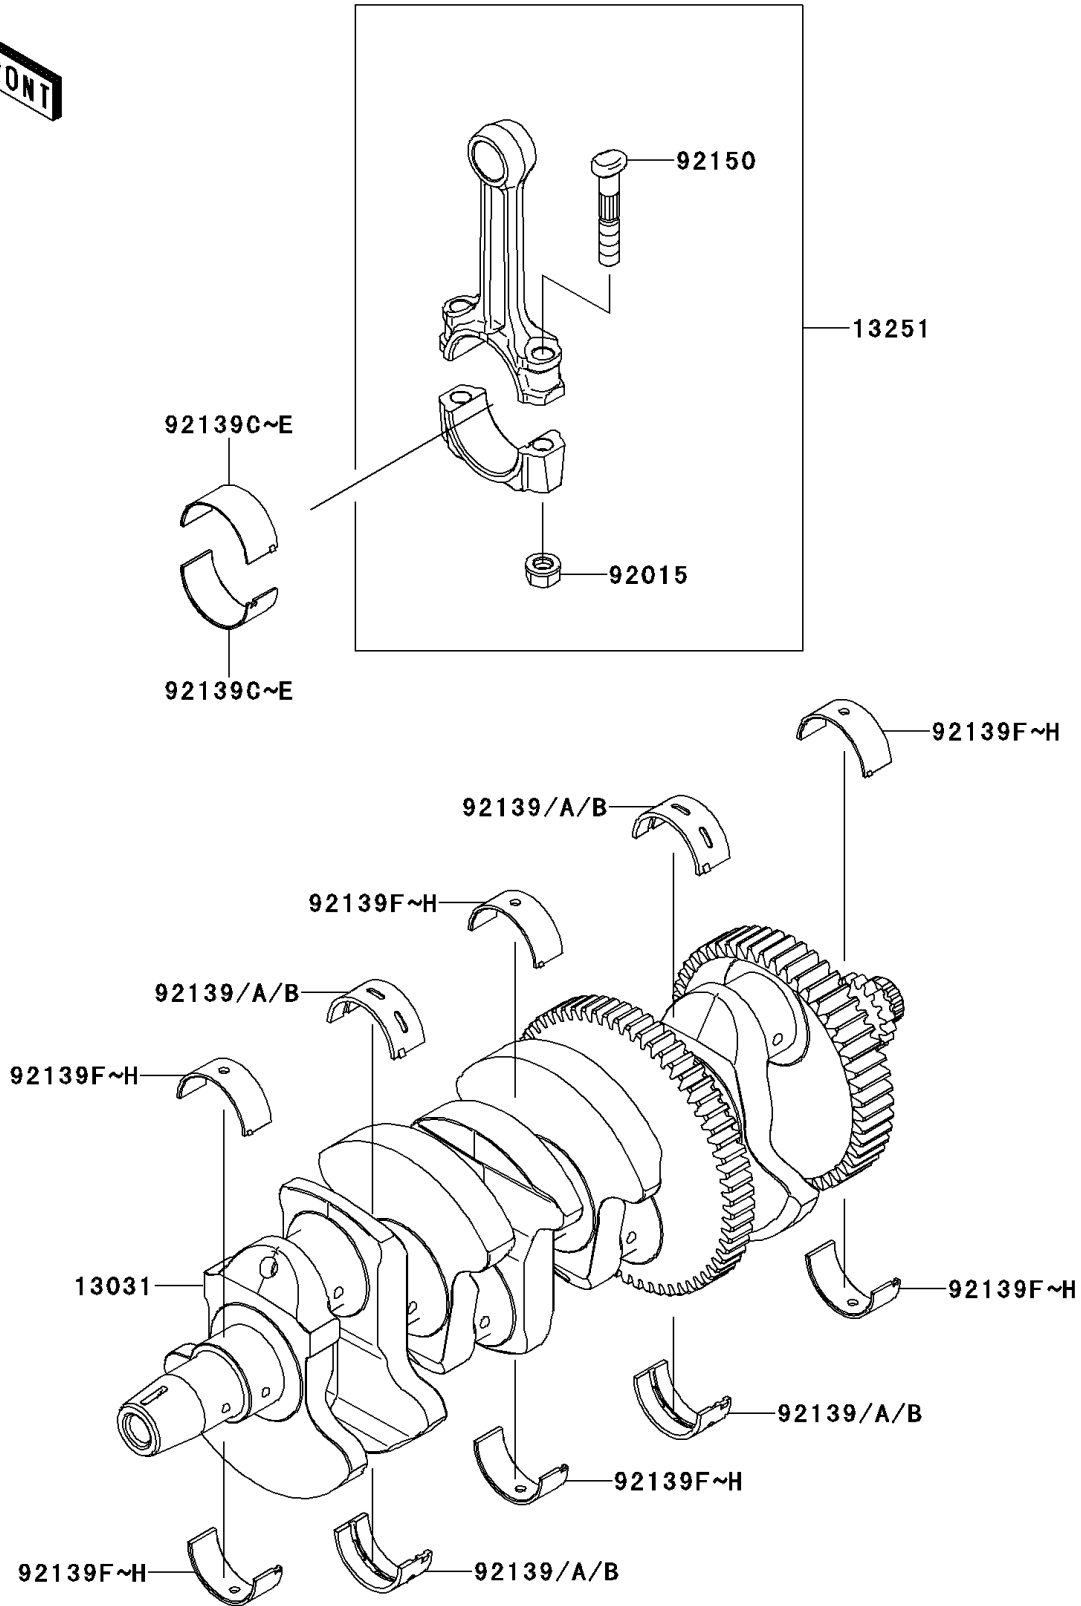

# 2013 VERSYS® 1000 (European) PARTS DIAGRAM

Crankshaft

E1321

## 2013 VERSYS® 1000 (European) PARTS LIST

### Crankshaft

ITEM NAME	PART NUMBER	QUANTITY
CRANKSHAFT-COMP (Ref # 13031)	13031-0710	1
ROD-ASSY-CONNECTING,HH (Ref # 13251)	13251-0027-HH	4
NUT,FLANGED,8MM (Ref # 92015)	92015-1311	8
BUSHING,CRANK #2&#4,BLUE (Ref # 92139)	92139-0032	AR
BUSHING,CRANK #2&#4,BLACK (Ref # 92139A)	92139-0033	4
BUSHING,CRANK #2&#4,BROWN (Ref # 92139B)	92139-0034	AR
BUSHING,CRANK PIN,BLUE (Ref # 92139C)	92139-0122	AR
BUSHING,CRANK PIN,BLACK (Ref # 92139D)	92139-0123	8
BUSHING,CRANK PIN,BROWN (Ref # 92139E)	92139-0124	AR
BUSHING,CRANK,#1&#3&#5,BLUE (Ref # 92139F)	92139-0217	AR
BUSHING,CRANK,#1&#3&#5,BLACK (Ref # 92139G)	92139-0218	6
BUSHING,CRANK,#1&#3&#5,BROWN (Ref # 92139H)	92139-0219	AR
BOLT,CONNECTING ROD,8MM (Ref # 92150)	92150-1216	8