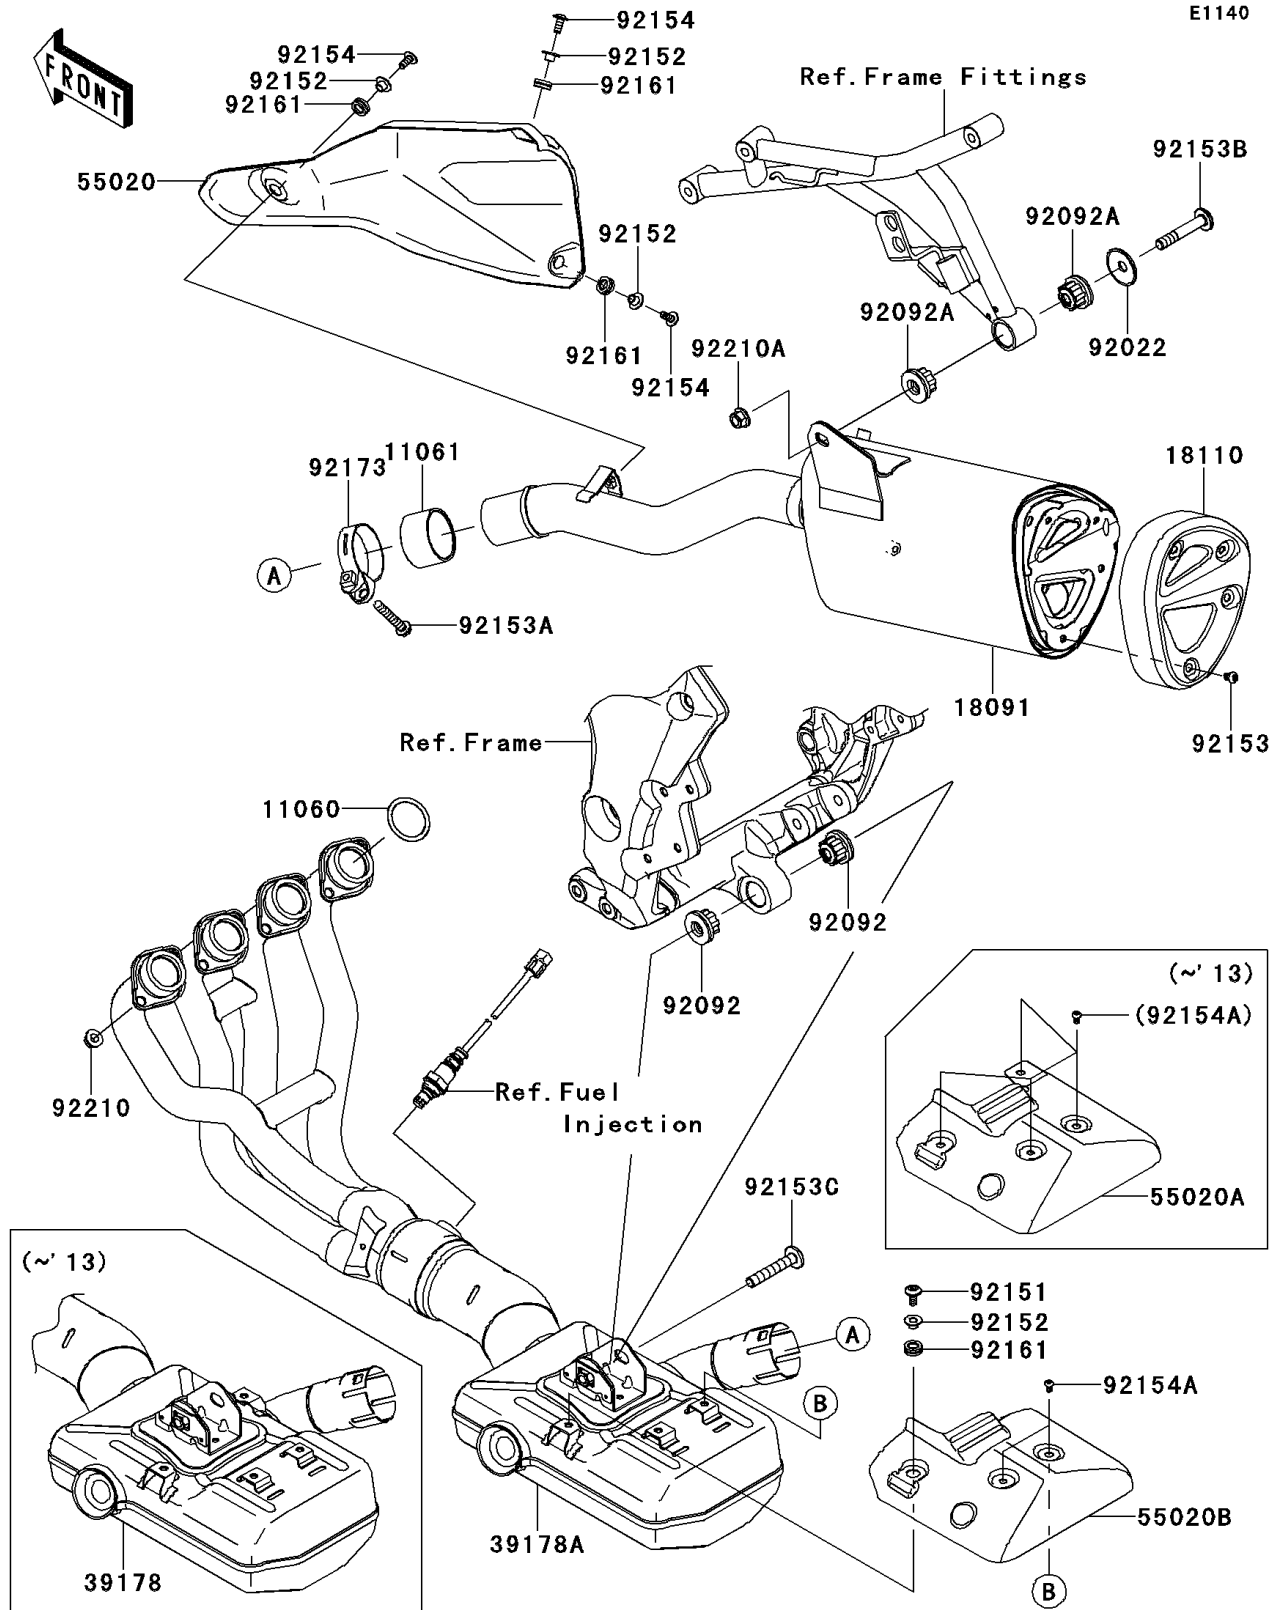

2014 VERSYS® 1000 (European) PARTS DIAGRAM

Muffler(s)

2014 VERSYS® 1000 (European) PARTS LIST

Muffler(s)

ITEM NAME	PART NUMBER	QUANTITY
GASKET,EXHAUST PIPE HOLDER (Ref # 11060)	11060-1103	1
GASKET,MUFFLER CONNECTING (Ref # 11061)	11061-0726	1
BODY-COMP-MUFFLER (Ref # 18091)	18091-0778	1
BODY END-MUFFLER (Ref # 18110)	18110-0148	1
MANIFOLD-COMP-EXHAUST (Ref # 39178A)	39178-0214	1
GUARD,HEAT (Ref # 55020)	55020-0598	1
GUARD,CHAMBER (Ref # 55020B)	55020-0904	1
WASHER (Ref # 92022)	92022-289	1
BUSHING-RUBBER (Ref # 92092)	92092-1081	1
BUSHING-RUBBER,MUFFLER (Ref # 92092A)	92092-1087	1
BOLT,SOCKET,6X14 (Ref # 92151)	92151-1654	1
COLLAR (Ref # 92152)	92152-0286	1
BOLT,6X8 (Ref # 92153)	92153-0578	1
BOLT,8X45 (Ref # 92153A)	92153-0702	1
BOLT,SOCKET,10X60 (Ref # 92153B)	92153-1837	1
BOLT,SOCKET,10X58 (Ref # 92153C)	92153-1930	1
BOLT,SOCKET,6X14 (Ref # 92154)	92154-0856	1
BOLT,SOCKET,6X8 (Ref # 92154A)	92154-0963	1
DAMPER (Ref # 92161)	92161-0306	1
CLAMP (Ref # 92173)	92173-0037	1
NUT,8MM (Ref # 92210)	92210-0076	1
NUT (Ref # 92210A)	92210-0568	1