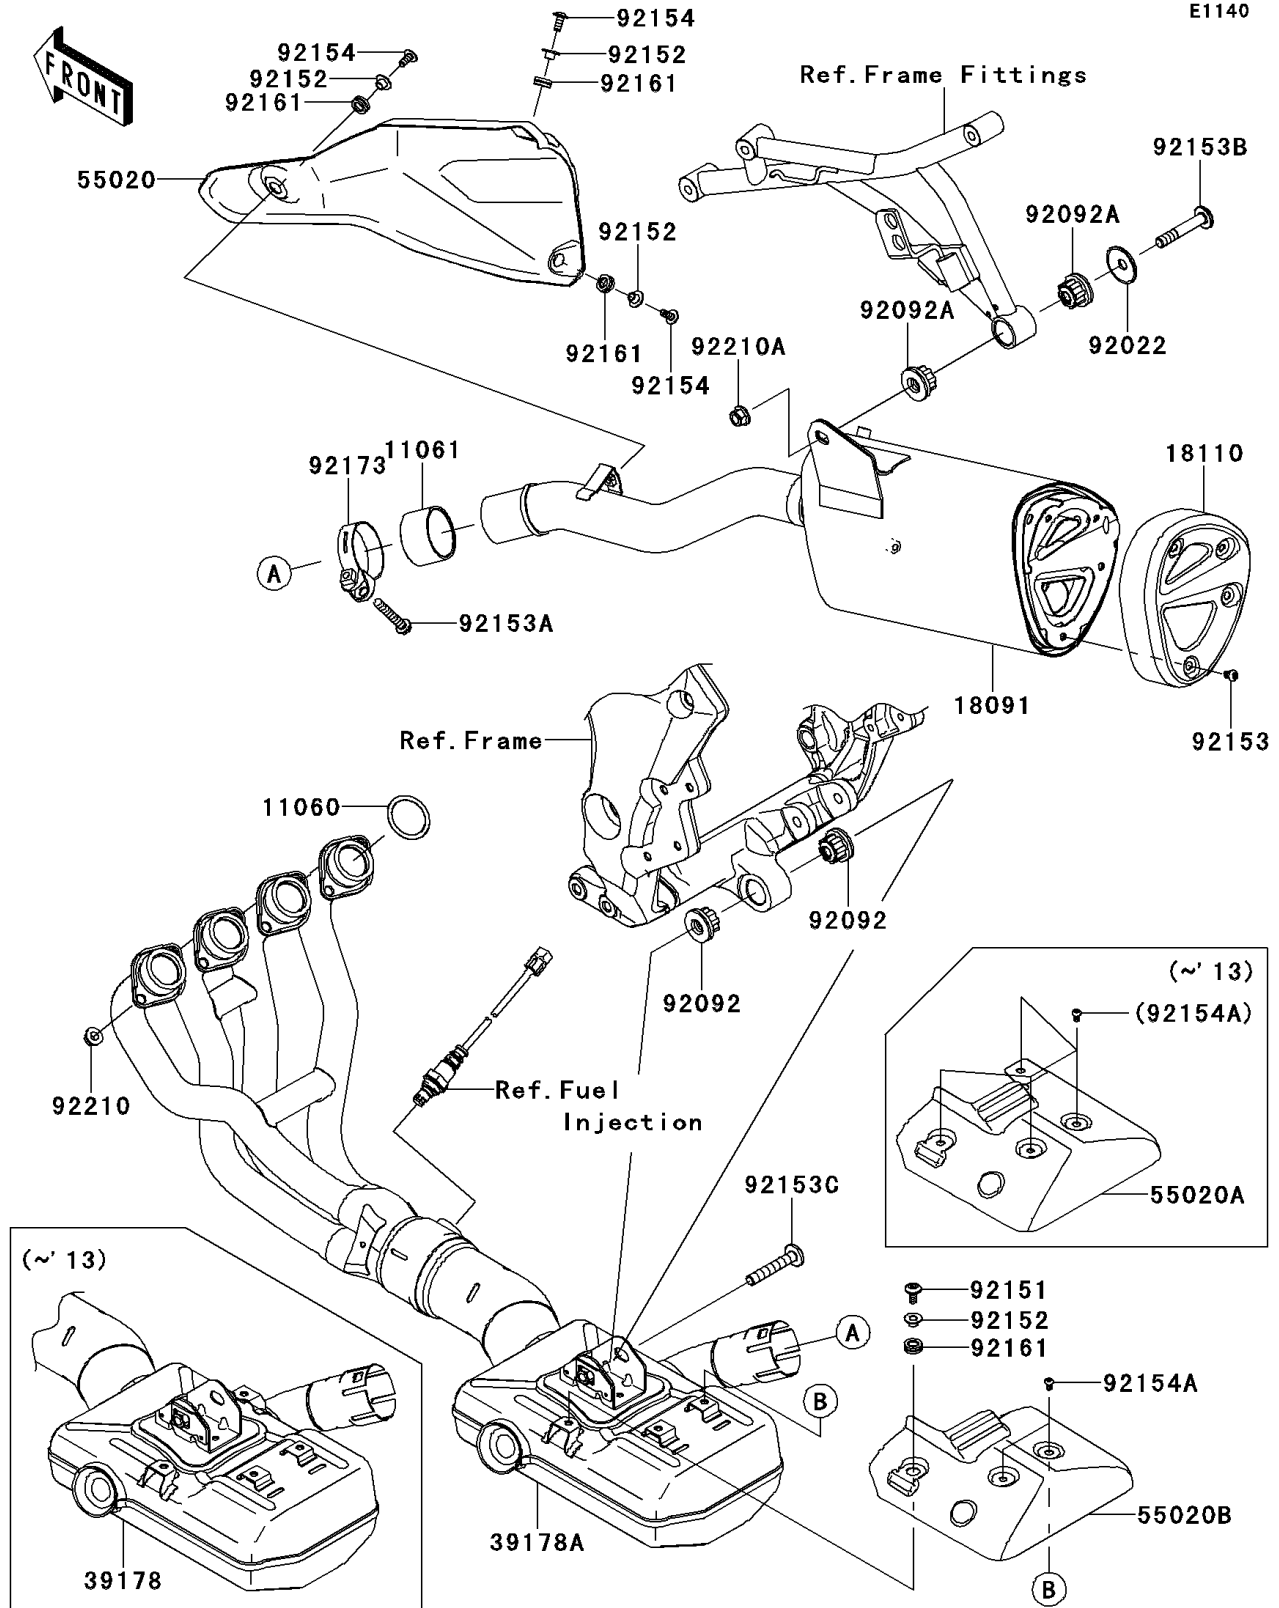

2013 VERSYS® 1000 (European) PARTS DIAGRAM

Muffler(s)

2013 VERSYS® 1000 (European) PARTS LIST

Muffler(s)

ITEM NAME	PART NUMBER	QUANTITY
GASKET,EXHAUST PIPE HOLDER (Ref # 11060)	11060-1103	4
GASKET,MUFFLER CONNECTING (Ref # 11061)	11061-0726	1
BODY-COMP-MUFFLER (Ref # 18091)	18091-0778	1
BODY END-MUFFLER (Ref # 18110)	18110-0148	1
MANIFOLD-COMP-EXHAUST (Ref # 39178)	39178-0170	1
GUARD,HEAT (Ref # 55020)	55020-0598	1
GUARD,CHAMBER (Ref # 55020A)	55020-0853	1
WASHER (Ref # 92022)	92022-289	1
BUSHING-RUBBER (Ref # 92092)	92092-1081	2
BUSHING-RUBBER,MUFFLER (Ref # 92092A)	92092-1087	2
COLLAR (Ref # 92152)	92152-0286	3
BOLT,6X8 (Ref # 92153)	92153-0578	4
BOLT,8X45 (Ref # 92153A)	92153-0702	1
BOLT,SOCKET,10X60 (Ref # 92153B)	92153-1837	1
BOLT,SOCKET,10X58 (Ref # 92153C)	92153-1930	1
BOLT,SOCKET,6X14 (Ref # 92154)	92154-0856	3
BOLT,SOCKET,6X8 (Ref # 92154A)	92154-0963	4
DAMPER (Ref # 92161)	92161-0306	3
CLAMP (Ref # 92173)	92173-0037	1
NUT,8MM (Ref # 92210)	92210-0076	8
NUT (Ref # 92210A)	92210-0568	1