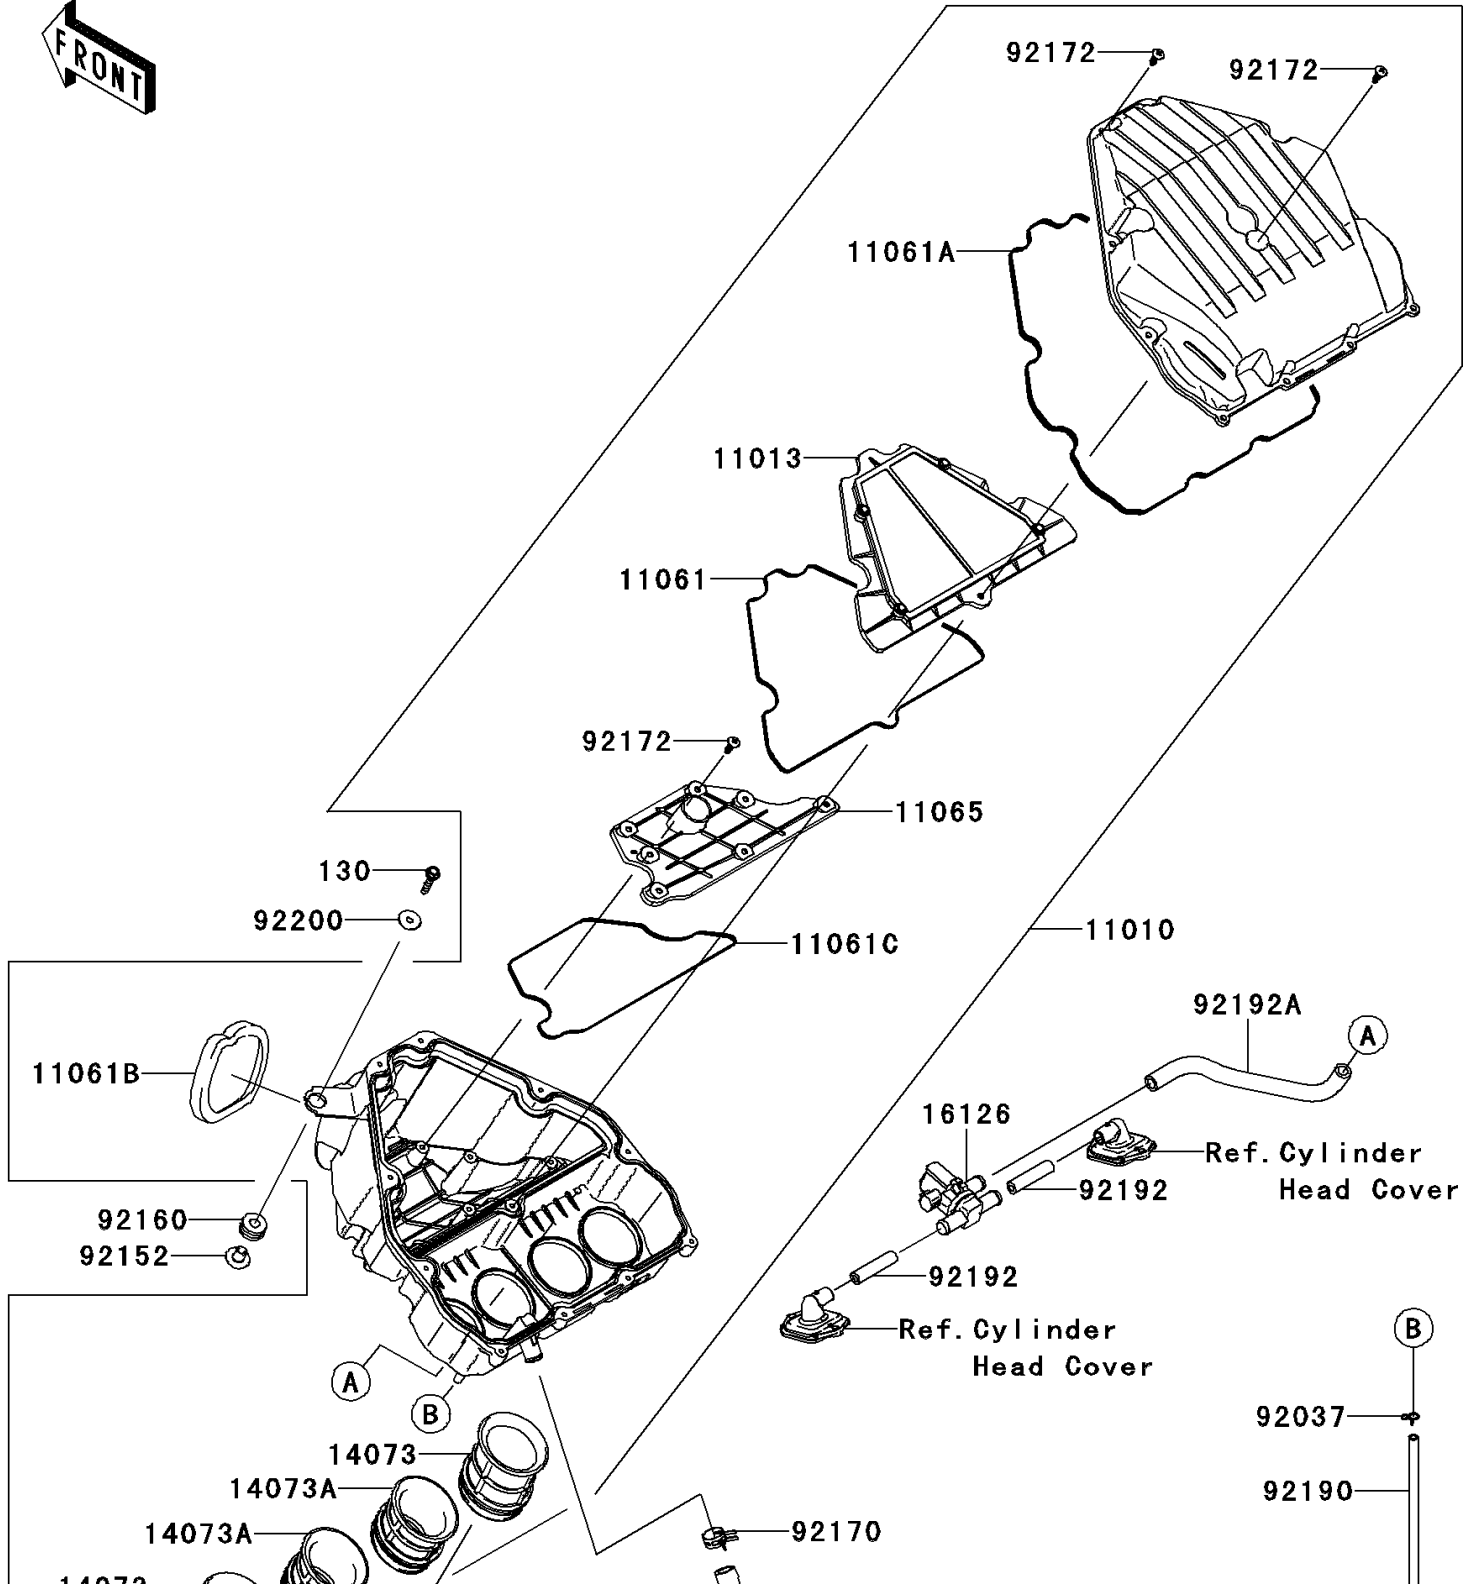

2014 VERSYS® 1000 (European) PARTS DIAGRAM

Air Cleaner

E1130

2014 VERSYS® 1000 (European) PARTS LIST

Air Cleaner

ITEM NAME	PART NUMBER	QUANTITY
BOLT-FLANGED,6X30 (Ref # 130)	130BB0630	1
FILTER-ASSY-AIR (Ref # 11010)	11010-0214	1
ELEMENT-AIR FILTER (Ref # 11013)	11013-0712	1
GASKET,ELEMENT (Ref # 11061)	11061-0405	1
GASKET,CASE (Ref # 11061A)	11061-0406	1
GASKET,FRAME (Ref # 11061B)	11061-0407	1
GASKET (Ref # 11061C)	11061-0424	1
CAP (Ref # 11065)	11065-0366	1
RECEIVER-OIL (Ref # 13045)	13045-1057	1
DUCT,#1 (Ref # 14073)	14073-0278	1
DUCT,#2 (Ref # 14073A)	14073-0279	1
VALVE,AIR SWITCHING (Ref # 16126)	16126-1437	1
CLAMP (Ref # 92037)	92037-1712	1
COLLAR,6.5X10.5X13.1 (Ref # 92152)	92152-0547	1
DAMPER (Ref # 92160)	92160-1162	1
CLAMP (Ref # 92170)	92170-1060	1
SCREW,TAPPING,5X20 (Ref # 92172)	92172-0483	1
CLAMP (Ref # 92173)	92173-0115	1
TUBE,6X9X300 (Ref # 92190)	92190-1253	1
TUBE,HEAD ASV (Ref # 92192)	92192-0843	1
TUBE,ASV-A/C (Ref # 92192A)	92192-0844	1
TUBE,BLOWBY (Ref # 92192B)	92192-0845	1
WASHER,6.5X22X1.6 (Ref # 92200)	92200-1087	1