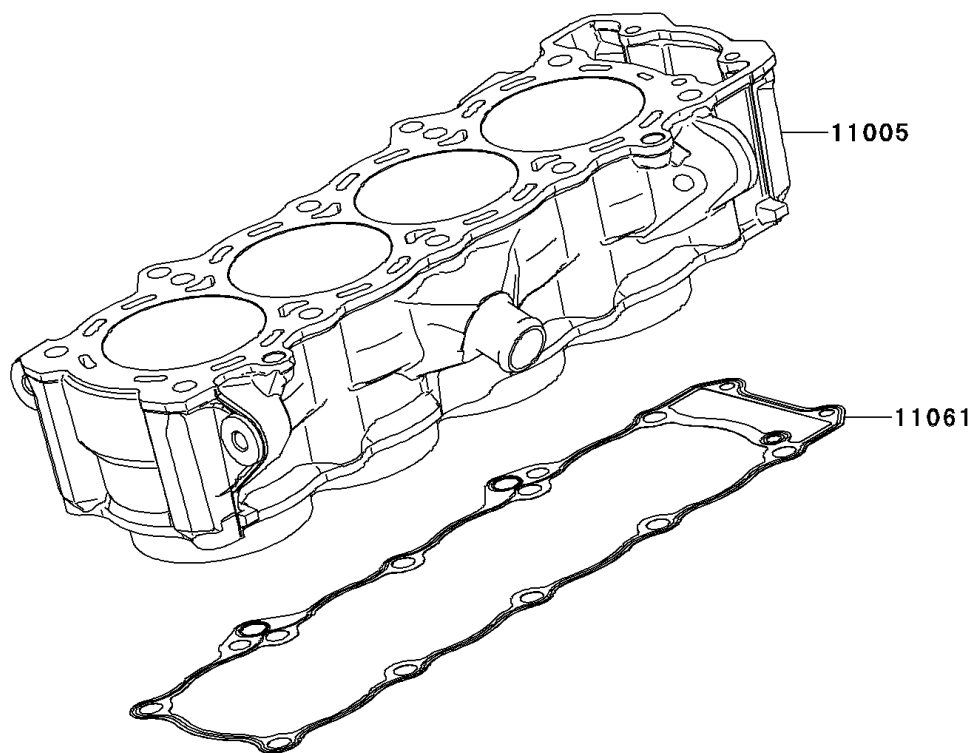

2014 VERSYS® 1000 (European) PARTS DIAGRAM

Cylinder/Piston(s)

E1120

2014 VERSYS® 1000 (European) PARTS LIST

Cylinder/Piston(s)

ITEM NAME	PART NUMBER	QUANTITY
CYLINDER-ENGINE (Ref # 11005)	11005-0583	1
GASKET,CYLINDER BASE (Ref # 11061)	11061-0402	1
PISTON-ENGINE (Ref # 13001)	13001-0729	1
PIN-PISTON (Ref # 13002)	13002-0004	1
RING-SET-PISTON (Ref # 13008)	13008-0039	1
RING-SNAP (Ref # 92033)	92033-1054	1