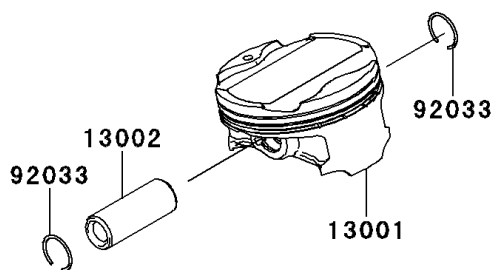

2014 VERSYS® 1000 (European) PARTS DIAGRAM

Cylinder/Piston(s)

E1120

2014 VERSYS® 1000 (European) PARTS LIST

Cylinder/Piston(s)

ITEM NAME	PART NUMBER	QUANTITY
CYLINDER-ENGINE (Ref # 11005)	11005-0583	1
GASKET,CYLINDER BASE (Ref # 11061)	11061-0402	1
PISTON-ENGINE (Ref # 13001)	13001-0729	1
PIN-PISTON (Ref # 13002)	13002-0004	1
RING-SET-PISTON (Ref # 13008)	13008-0039	1
RING-SNAP (Ref # 92033)	92033-1054	1