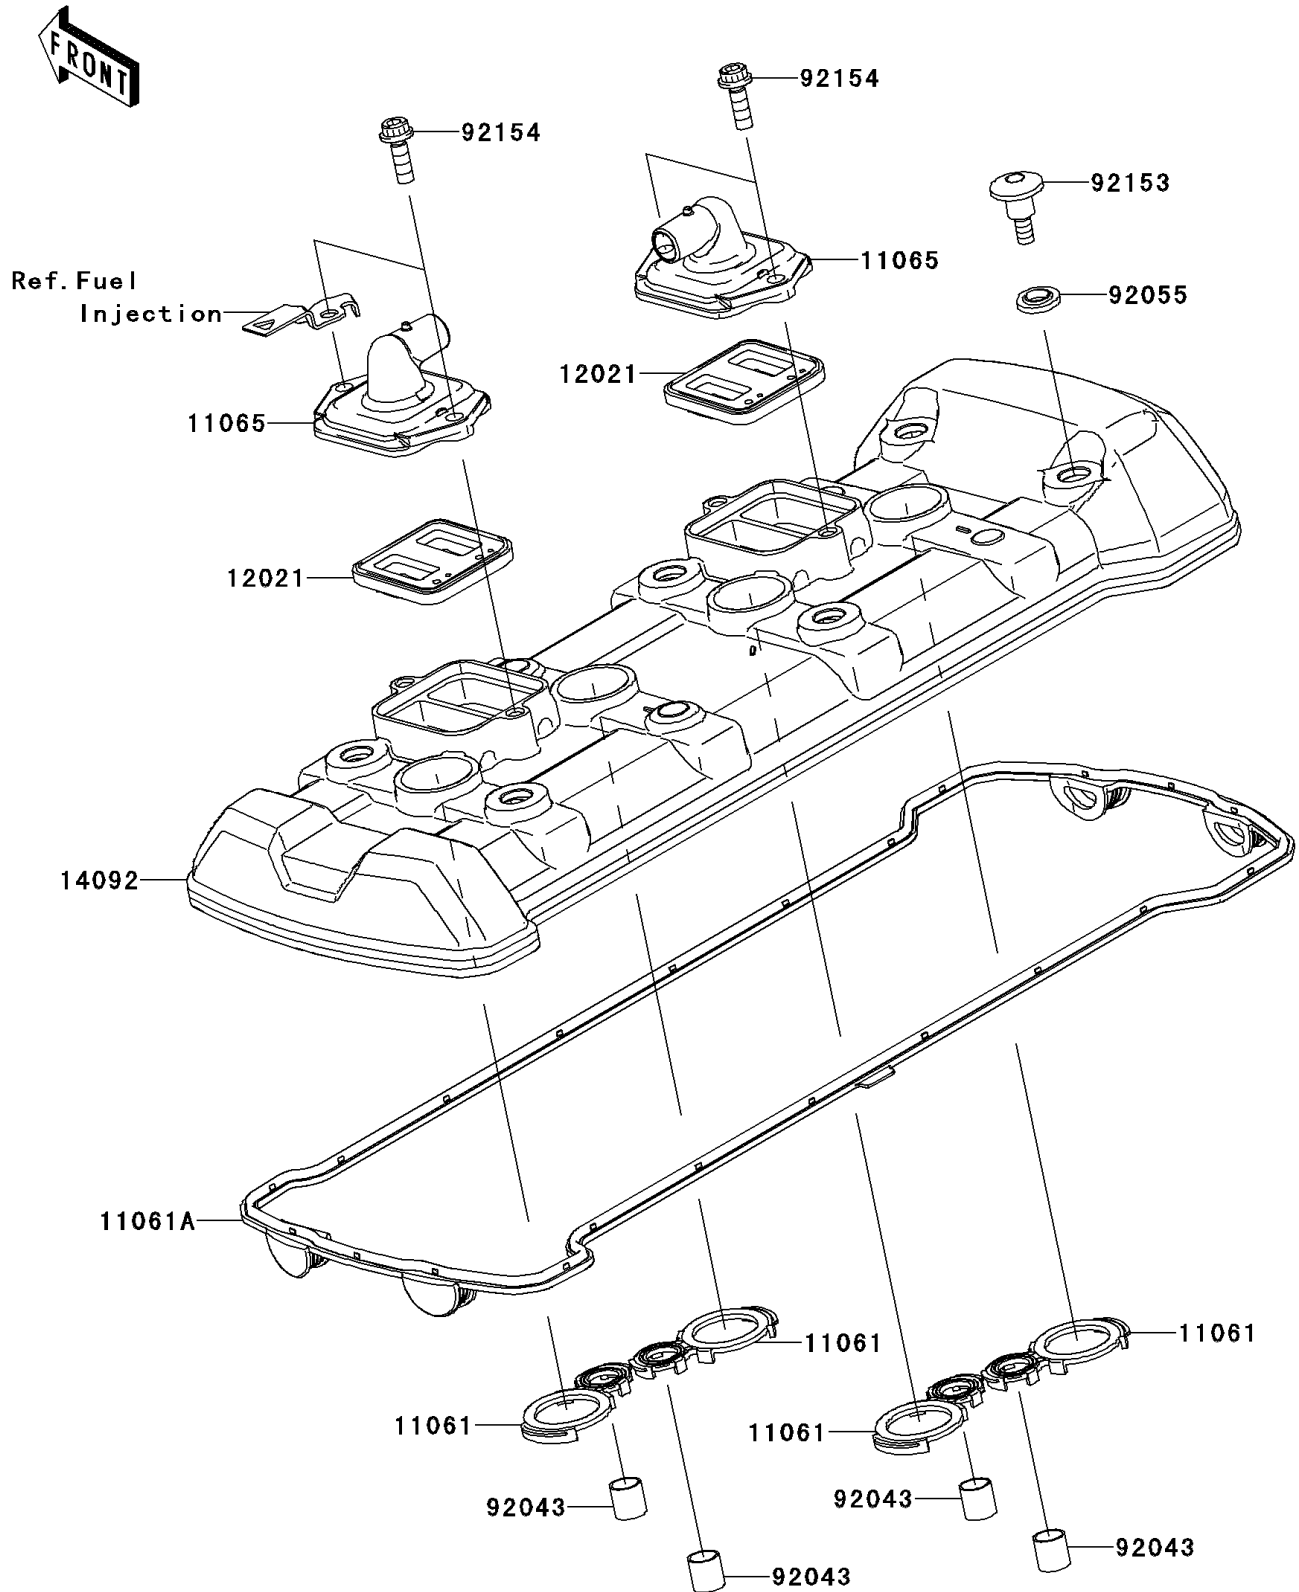

2014 VERSYS® 1000 (European) PARTS DIAGRAM

Cylinder Head Cover

E1112

2014 VERSYS® 1000 (European) PARTS LIST

Cylinder Head Cover

ITEM NAME	PART NUMBER	QUANTITY
GASKET,SPARK PLUG (Ref # 11061)	11061-0104	1
GASKET,HEAD (Ref # 11061A)	11061-0438	1
CAP,HEAD COVER (Ref # 11065)	11065-0328	1
VALVE-ASSY-REED (Ref # 12021)	12021-0016	1
COVER,HEAD (Ref # 14092)	14092-0831	1
PIN,10.1X12X14 (Ref # 92043)	92043-4009	1
RING-O (Ref # 92055)	92055-0143	1
BOLT,SOCKET,6X22.5 (Ref # 92153)	92153-1779	1
BOLT,SOCKET,6X18 (Ref # 92154)	92154-0351	1