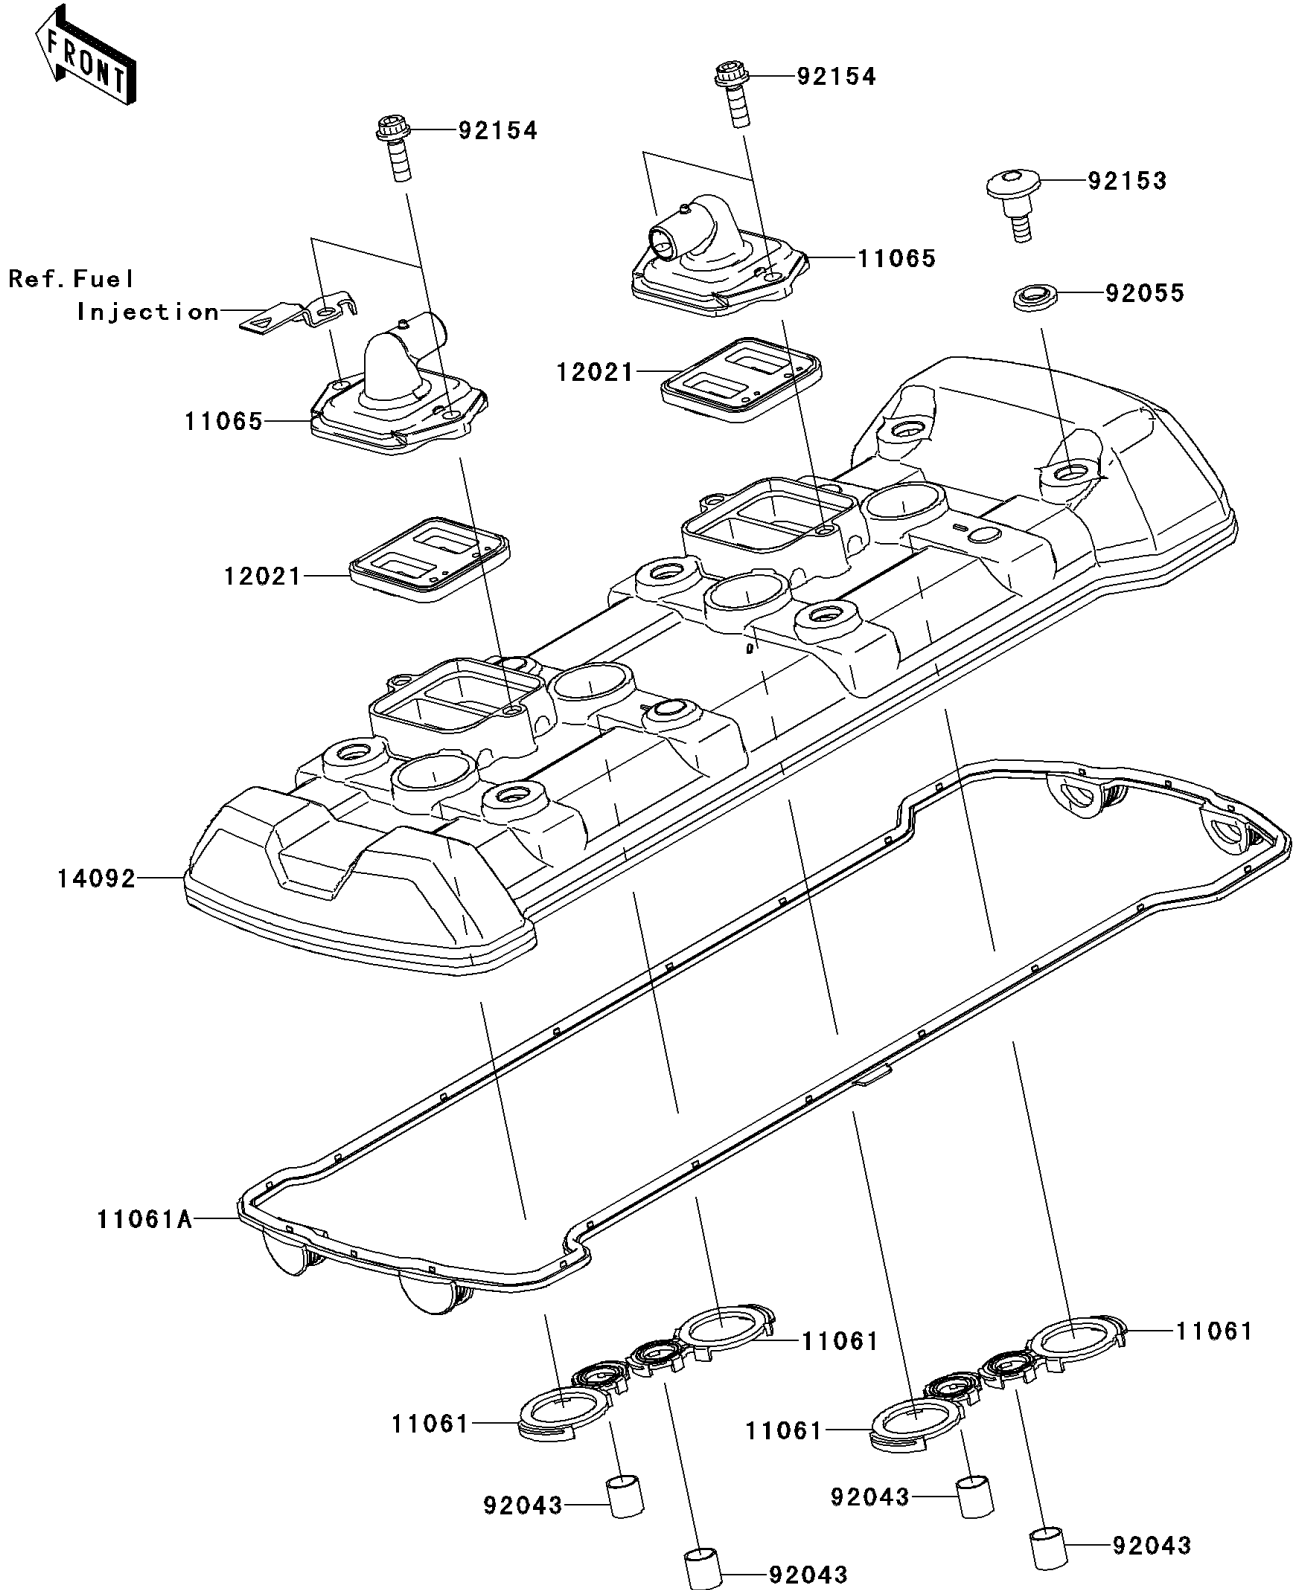

2013 VERSYS® 1000 (European) PARTS DIAGRAM

Cylinder Head Cover

E1112

2013 VERSYS® 1000 (European) PARTS LIST

Cylinder Head Cover

ITEM NAME	PART NUMBER	QUANTITY
GASKET,SPARK PLUG (Ref # 11061)	11061-0104	4
GASKET,HEAD (Ref # 11061A)	11061-0438	1
CAP,HEAD COVER (Ref # 11065)	11065-0328	2
VALVE-ASSY-REED (Ref # 12021)	12021-0016	2
COVER,HEAD (Ref # 14092)	14092-0831	1
PIN,10.1X12X14 (Ref # 92043)	92043-4009	4
RING-O (Ref # 92055)	92055-0143	6
BOLT,SOCKET,6X22.5 (Ref # 92153)	92153-1779	6
BOLT,SOCKET,6X18 (Ref # 92154)	92154-0351	4