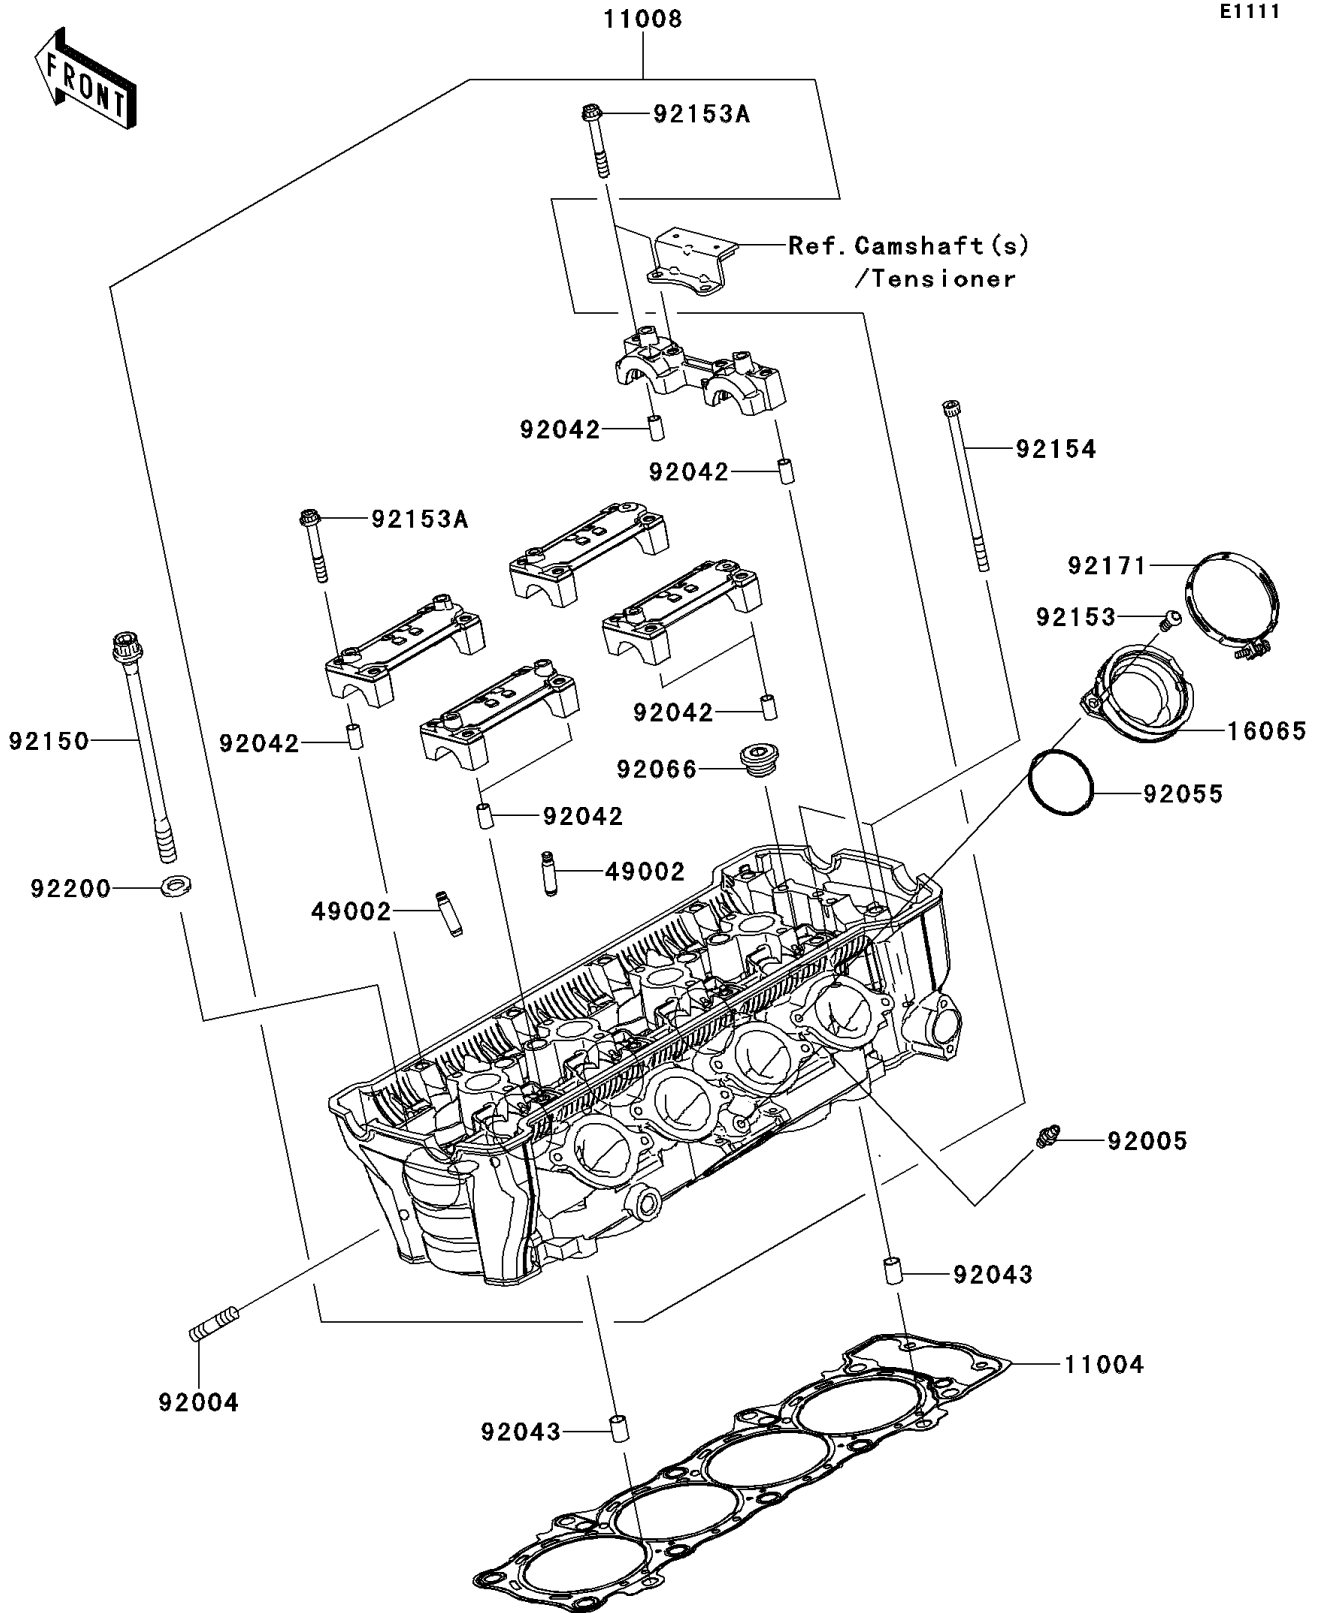

2014 VERSYS® 1000 (European) PARTS DIAGRAM

Cylinder Head

E1111

2014 VERSYS® 1000 (European) PARTS LIST

Cylinder Head

ITEM NAME	PART NUMBER	QUANTITY
GASKET-HEAD (Ref # 11004)	11004-0084	1
HEAD-COMP-CYLINDER (Ref # 11008)	11008-0724	1
HOLDER-CARBURETOR (Ref # 16065)	16065-0067	1
GUIDE-VALVE (Ref # 49002)	49002-0009	1
STUD,8X18 (Ref # 92004)	92004-0049	1
FITTING (Ref # 92005)	92005-1273	1
PIN,DOWEL,6.3X8X14 (Ref # 92042)	92042-007	1
PIN,8.2X10X14 (Ref # 92043)	92043-1264	1
RING-O,42X1.9 (Ref # 92055)	92055-1536	1
PLUG,18X10 (Ref # 92066)	92066-0016	1
BOLT,10X165 (Ref # 92150)	92150-1368	1
BOLT,TORX,6X14 (Ref # 92153)	92153-0406	1
BOLT,SOCKET,6X45 (Ref # 92153A)	92153-0656	1
BOLT,SOCKET,6X115 (Ref # 92154)	92154-0205	1
CLAMP,60MM (Ref # 92171)	92171-0729	1
WASHER,10.5X19X2.3 (Ref # 92200)	92200-0114	1