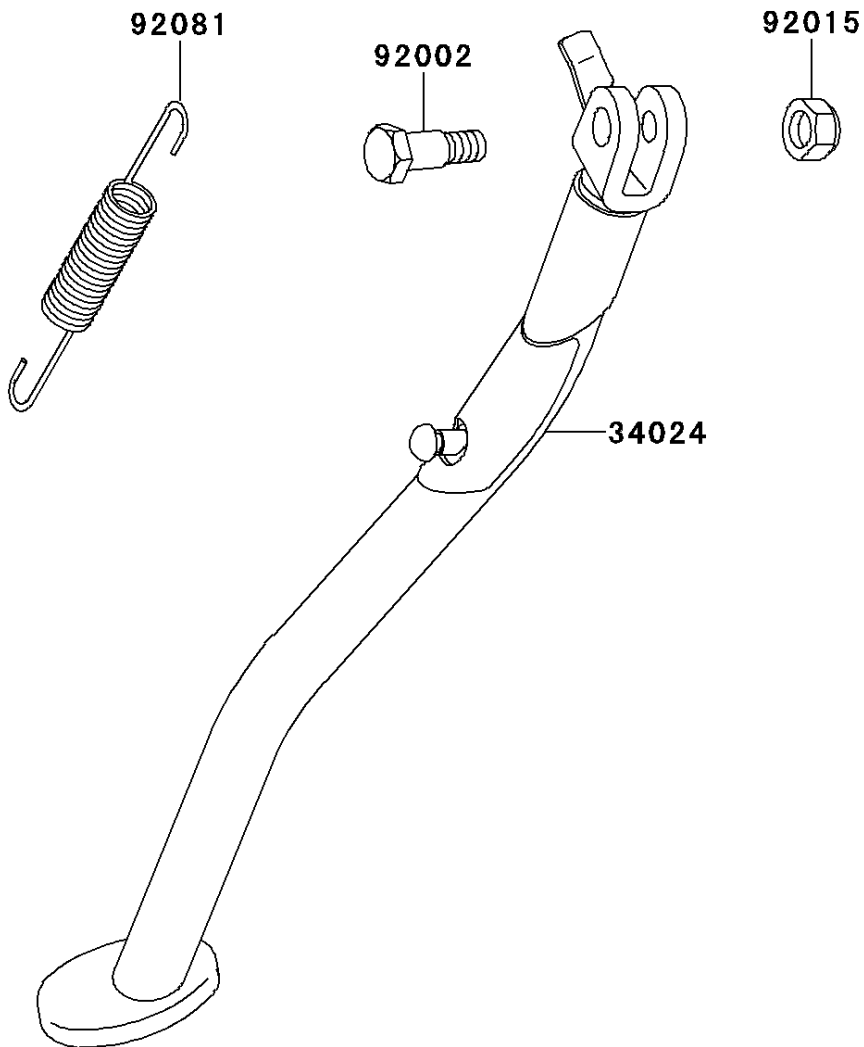

# 1996 KLX650R PARTS DIAGRAM

Stand(s)

F2190

# 1996 KLX650R PARTS LIST

Stand(s)

ITEM NAME	PART NUMBER	QUANTITY
STAND-SIDE,SILVER NO.25 (Ref # 34024)	34024-1288-CE	1
BOLT,SIDE STAND (Ref # 92002)	92002-1813	1
NUT,LOCK,10MM,BLACK (Ref # 92015)	92015-1188	1
SPRING (Ref # 92081)	92081-1419	1