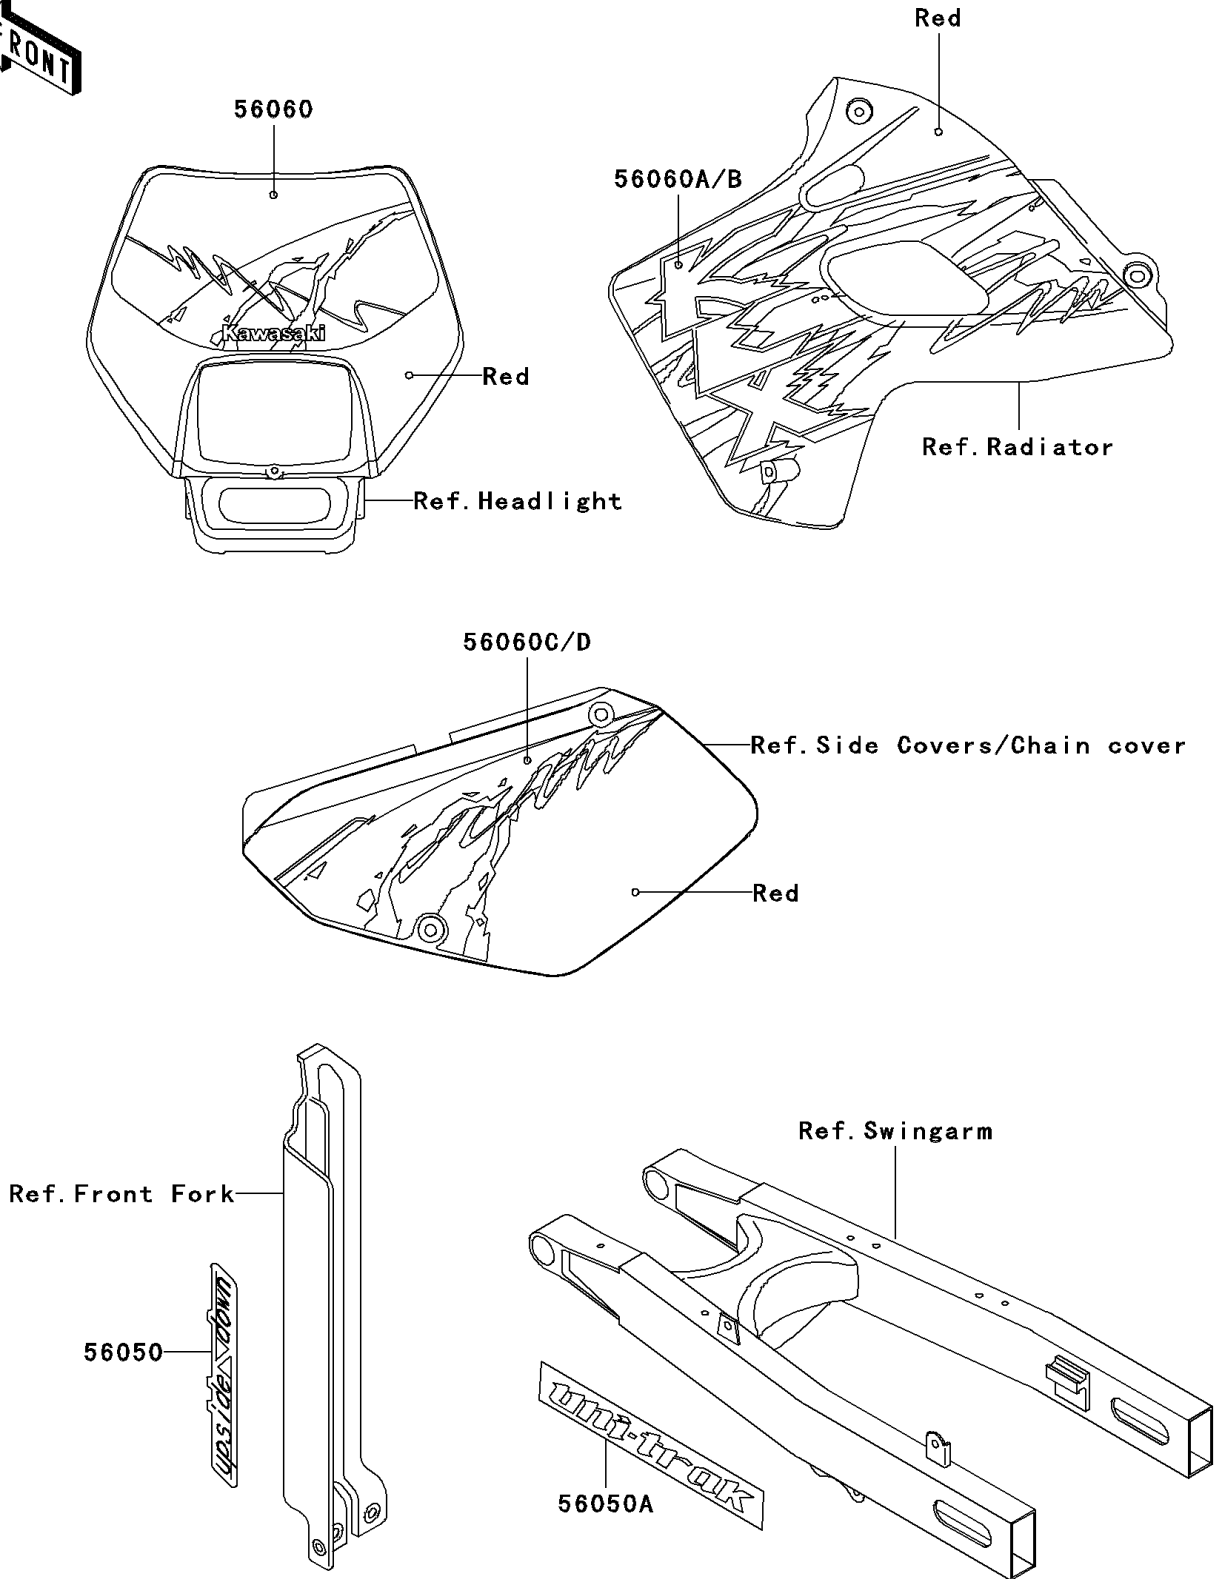

1996 KLX650 PARTS DIAGRAM

Decals(Red)(KLX650-C3/C4)

F2861A

1996 KLX650 PARTS LIST

Decals(Red)(KLX650-C3/C4)

ITEM NAME	PART NUMBER	QUANTITY
MARK,UP SIDE DOWN (Ref # 56050)	56050-1835	1
MARK,SWING ARM,UNI-TRAK (Ref # 56050A)	56050-1916	1
PATTERN,HEAD LAMP COVER (Ref # 56060)	56060-1551	1
PATTERN,SHROUD,LH (Ref # 56060A)	56060-1751	1
PATTERN,SHROUD,RH (Ref # 56060B)	56060-1752	1
PATTERN,SIDE COVER,LH (Ref # 56060C)	56060-1753	1
PATTERN,SIDE COVER,RH (Ref # 56060D)	56060-1754	1