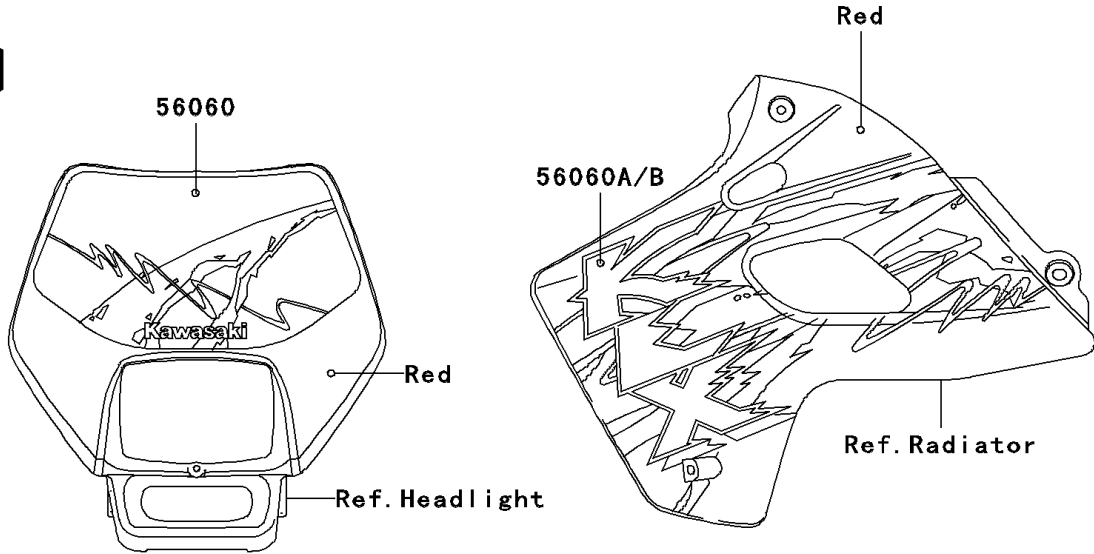

1995 KLX650 PARTS DIAGRAM

Decals(Red)(KLX650-C3/C4)

F2861A

1995 KLX650 PARTS LIST

Decals(Red)(KLX650-C3/C4)

ITEM NAME	PART NUMBER	QUANTITY
MARK,UP SIDE DOWN (Ref # 56050)	56050-1835	2
MARK,SWING ARM,UNI-TRAK (Ref # 56050A)	56050-1916	2
PATTERN,HEAD LAMP COVER (Ref # 56060)	56060-1551	1
PATTERN,SHROUD,LH (Ref # 56060A)	56060-1751	1
PATTERN,SHROUD,RH (Ref # 56060B)	56060-1752	1
PATTERN,SIDE COVER,LH (Ref # 56060C)	56060-1753	1
PATTERN,SIDE COVER,RH (Ref # 56060D)	56060-1754	1