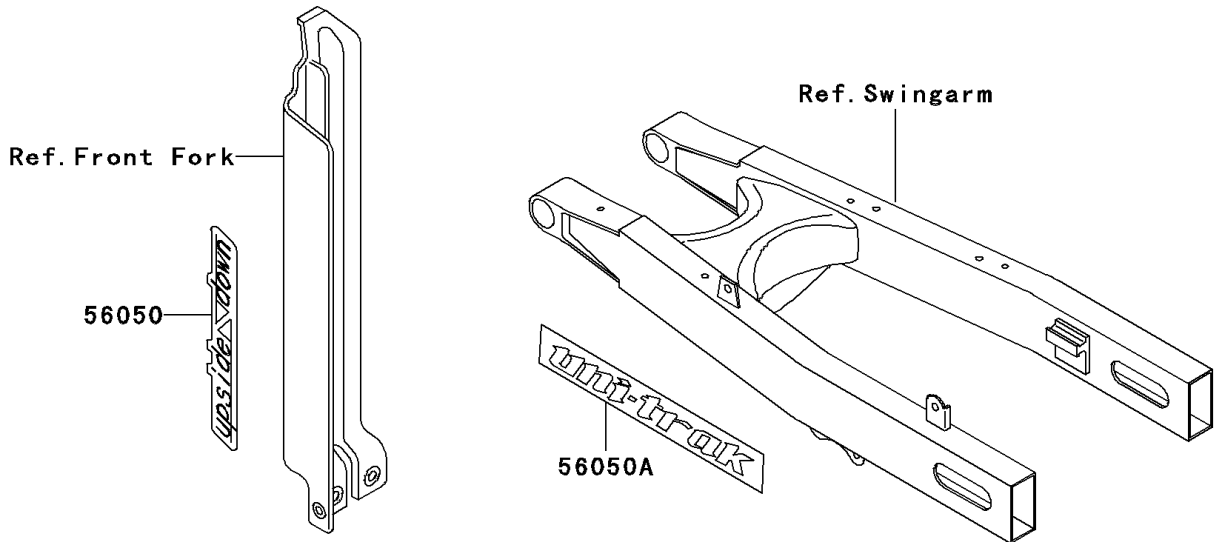

1995 KLX650 PARTS DIAGRAM

Decals(Red)(KLX650-C3/C4)

F2861A

1995 KLX650 PARTS LIST

Decals(Red)(KLX650-C3/C4)

ITEM NAME	PART NUMBER	QUANTITY
MARK,UP SIDE DOWN (Ref # 56050)	56050-1835	2
MARK,SWING ARM,UNI-TRAK (Ref # 56050A)	56050-1916	2
PATTERN,HEAD LAMP COVER (Ref # 56060)	56060-1551	1
PATTERN,SHROUD,LH (Ref # 56060A)	56060-1751	1
PATTERN,SHROUD,RH (Ref # 56060B)	56060-1752	1
PATTERN,SIDE COVER,LH (Ref # 56060C)	56060-1753	1
PATTERN,SIDE COVER,RH (Ref # 56060D)	56060-1754	1