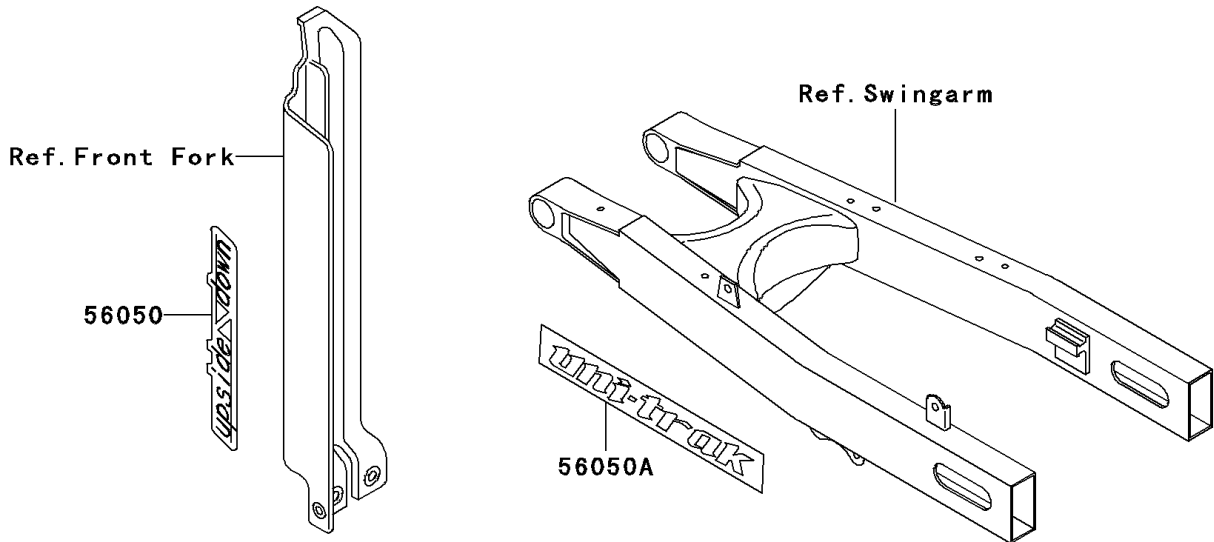

# 1995 KLX650 PARTS DIAGRAM

Decals(Red)(KLX650-C3/C4)

F2861A

# 1995 KLX650 PARTS LIST

Decals(Red)(KLX650-C3/C4)

ITEM NAME	PART NUMBER	QUANTITY
MARK,UP SIDE DOWN (Ref # 56050)	56050-1835	2
MARK,SWING ARM,UNI-TRAK (Ref # 56050A)	56050-1916	2
PATTERN,HEAD LAMP COVER (Ref # 56060)	56060-1551	1
PATTERN,SHROUD,LH (Ref # 56060A)	56060-1751	1
PATTERN,SHROUD,RH (Ref # 56060B)	56060-1752	1
PATTERN,SIDE COVER,LH (Ref # 56060C)	56060-1753	1
PATTERN,SIDE COVER,RH (Ref # 56060D)	56060-1754	1