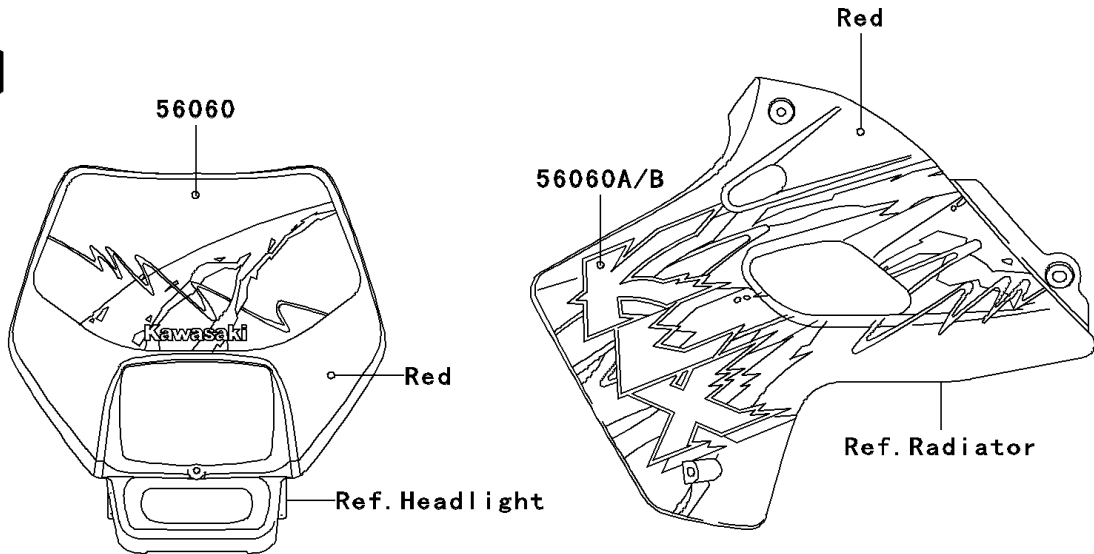

# 1995 KLX650 PARTS DIAGRAM

Decals(Red)(KLX650-C3/C4)

F2861A

# 1995 KLX650 PARTS LIST

Decals(Red)(KLX650-C3/C4)

ITEM NAME	PART NUMBER	QUANTITY
MARK,UP SIDE DOWN (Ref # 56050)	56050-1835	2
MARK,SWING ARM,UNI-TRAK (Ref # 56050A)	56050-1916	2
PATTERN,HEAD LAMP COVER (Ref # 56060)	56060-1551	1
PATTERN,SHROUD,LH (Ref # 56060A)	56060-1751	1
PATTERN,SHROUD,RH (Ref # 56060B)	56060-1752	1
PATTERN,SIDE COVER,LH (Ref # 56060C)	56060-1753	1
PATTERN,SIDE COVER,RH (Ref # 56060D)	56060-1754	1