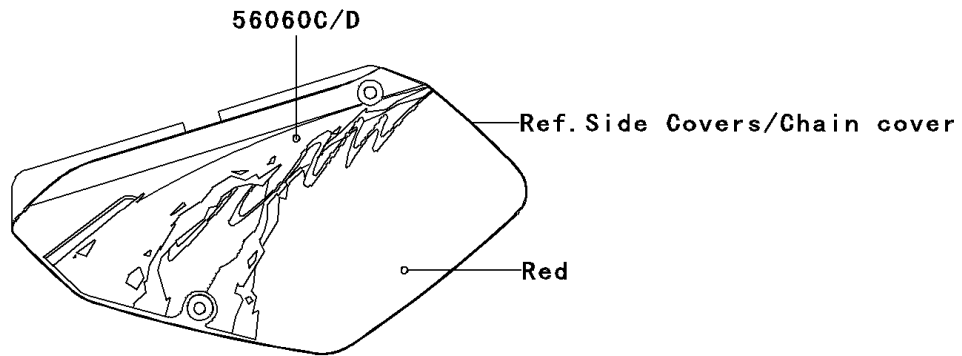

# 1995 KLX650 PARTS DIAGRAM

Decals(Red)(KLX650-C3/C4)

F2861A

# 1995 KLX650 PARTS LIST

Decals(Red)(KLX650-C3/C4)

ITEM NAME	PART NUMBER	QUANTITY
MARK,UP SIDE DOWN (Ref # 56050)	56050-1835	2
MARK,SWING ARM,UNI-TRAK (Ref # 56050A)	56050-1916	2
PATTERN,HEAD LAMP COVER (Ref # 56060)	56060-1551	1
PATTERN,SHROUD,LH (Ref # 56060A)	56060-1751	1
PATTERN,SHROUD,RH (Ref # 56060B)	56060-1752	1
PATTERN,SIDE COVER,LH (Ref # 56060C)	56060-1753	1
PATTERN,SIDE COVER,RH (Ref # 56060D)	56060-1754	1