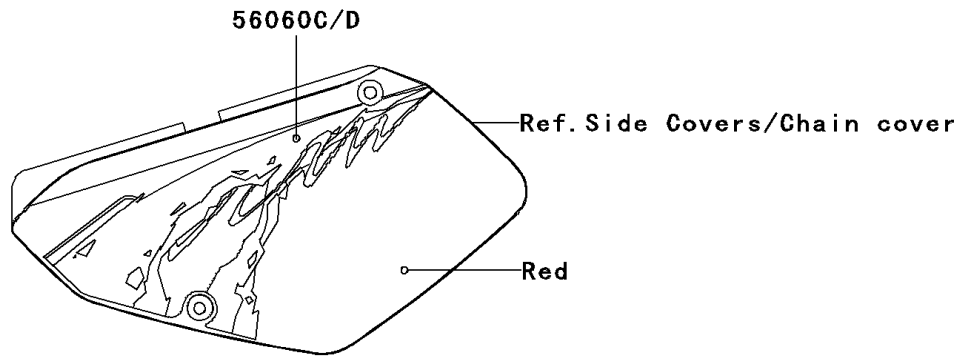

1995 KLX650 PARTS DIAGRAM

Decals(Red)(KLX650-C3/C4)

F2861A

1995 KLX650 PARTS LIST

Decals(Red)(KLX650-C3/C4)

ITEM NAME	PART NUMBER	QUANTITY
MARK,UP SIDE DOWN (Ref # 56050)	56050-1835	2
MARK,SWING ARM,UNI-TRAK (Ref # 56050A)	56050-1916	2
PATTERN,HEAD LAMP COVER (Ref # 56060)	56060-1551	1
PATTERN,SHROUD,LH (Ref # 56060A)	56060-1751	1
PATTERN,SHROUD,RH (Ref # 56060B)	56060-1752	1
PATTERN,SIDE COVER,LH (Ref # 56060C)	56060-1753	1
PATTERN,SIDE COVER,RH (Ref # 56060D)	56060-1754	1