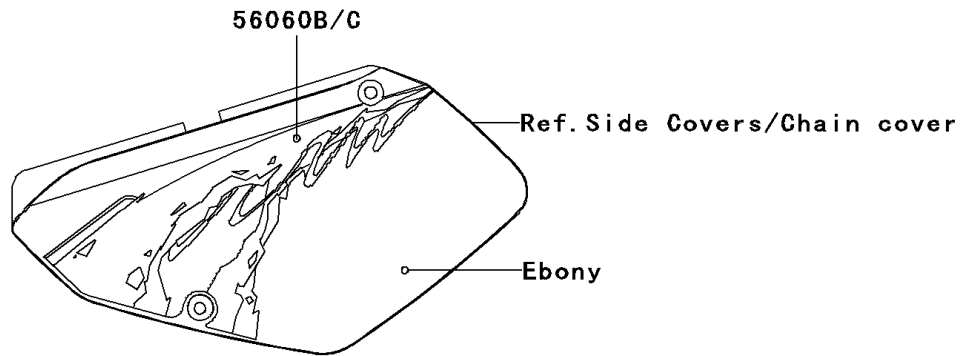

1994 KLX650 PARTS DIAGRAM

Decals(Ebony)(KLX650-C1/C2)

F2861

1994 KLX650 PARTS LIST

Decals(Ebony)(KLX650-C1/C2)

ITEM NAME	PART NUMBER	QUANTITY
MARK,UP SIDE DOWN (Ref # 56050)	56050-1835	2
MARK,SWING ARM,UNI-TRAK (Ref # 56050A)	56050-1916	2
PATTERN,SHROUD,LH (Ref # 56060)	56060-1538	1
PATTERN,SHROUD,RH (Ref # 56060A)	56060-1539	1
PATTERN,SIDE COVER,LH (Ref # 56060B)	56060-1540	1
PATTERN,SIDE COVER,RH (Ref # 56060C)	56060-1541	1
PATTERN,HEAD LAMP COVER (Ref # 56060D)	56060-1542	1