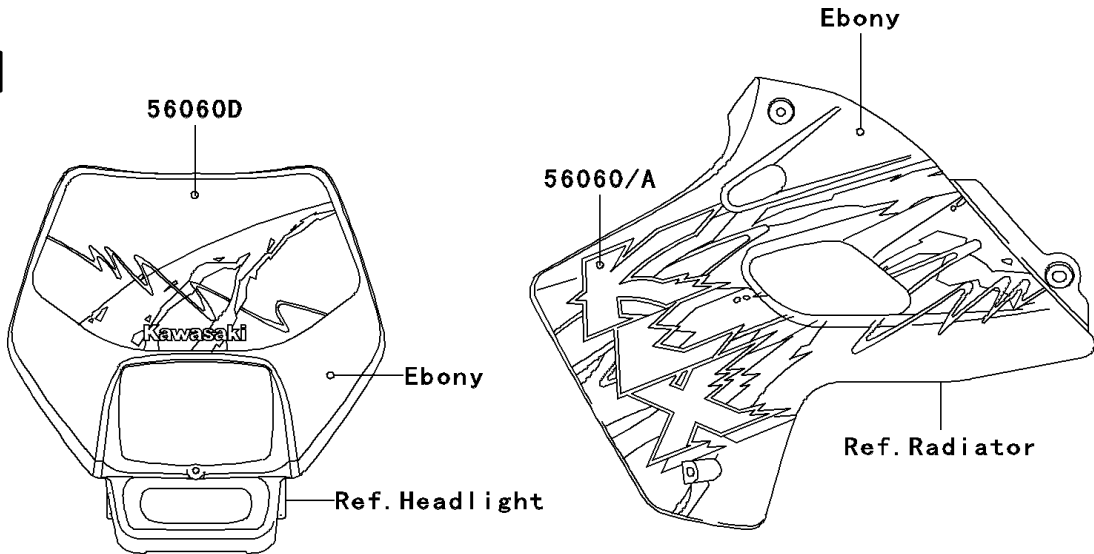

1994 KLX650 PARTS DIAGRAM

Decals(Ebony)(KLX650-C1/C2)

F2861

1994 KLX650 PARTS LIST

Decals(Ebony)(KLX650-C1/C2)

ITEM NAME	PART NUMBER	QUANTITY
MARK,UP SIDE DOWN (Ref # 56050)	56050-1835	2
MARK,SWING ARM,UNI-TRAK (Ref # 56050A)	56050-1916	2
PATTERN,SHROUD,LH (Ref # 56060)	56060-1538	1
PATTERN,SHROUD,RH (Ref # 56060A)	56060-1539	1
PATTERN,SIDE COVER,LH (Ref # 56060B)	56060-1540	1
PATTERN,SIDE COVER,RH (Ref # 56060C)	56060-1541	1
PATTERN,HEAD LAMP COVER (Ref # 56060D)	56060-1542	1