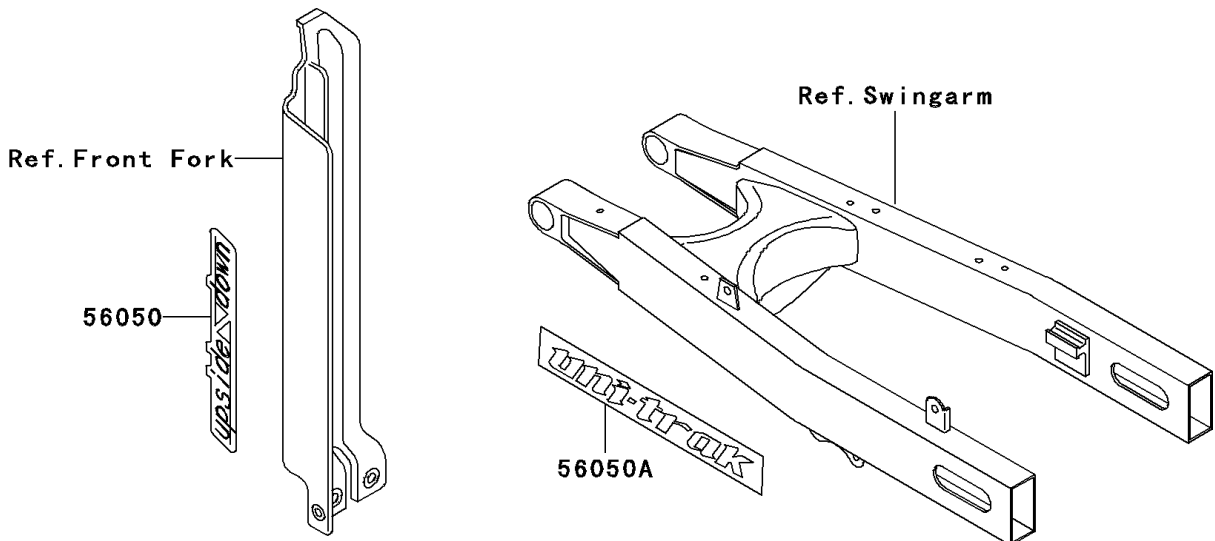

1994 KLX650 PARTS DIAGRAM

Decals(Ebony)(KLX650-C1/C2)

F2861

1994 KLX650 PARTS LIST

Decals(Ebony)(KLX650-C1/C2)

ITEM NAME	PART NUMBER	QUANTITY
MARK,UP SIDE DOWN (Ref # 56050)	56050-1835	2
MARK,SWING ARM,UNI-TRAK (Ref # 56050A)	56050-1916	2
PATTERN,SHROUD,LH (Ref # 56060)	56060-1538	1
PATTERN,SHROUD,RH (Ref # 56060A)	56060-1539	1
PATTERN,SIDE COVER,LH (Ref # 56060B)	56060-1540	1
PATTERN,SIDE COVER,RH (Ref # 56060C)	56060-1541	1
PATTERN,HEAD LAMP COVER (Ref # 56060D)	56060-1542	1