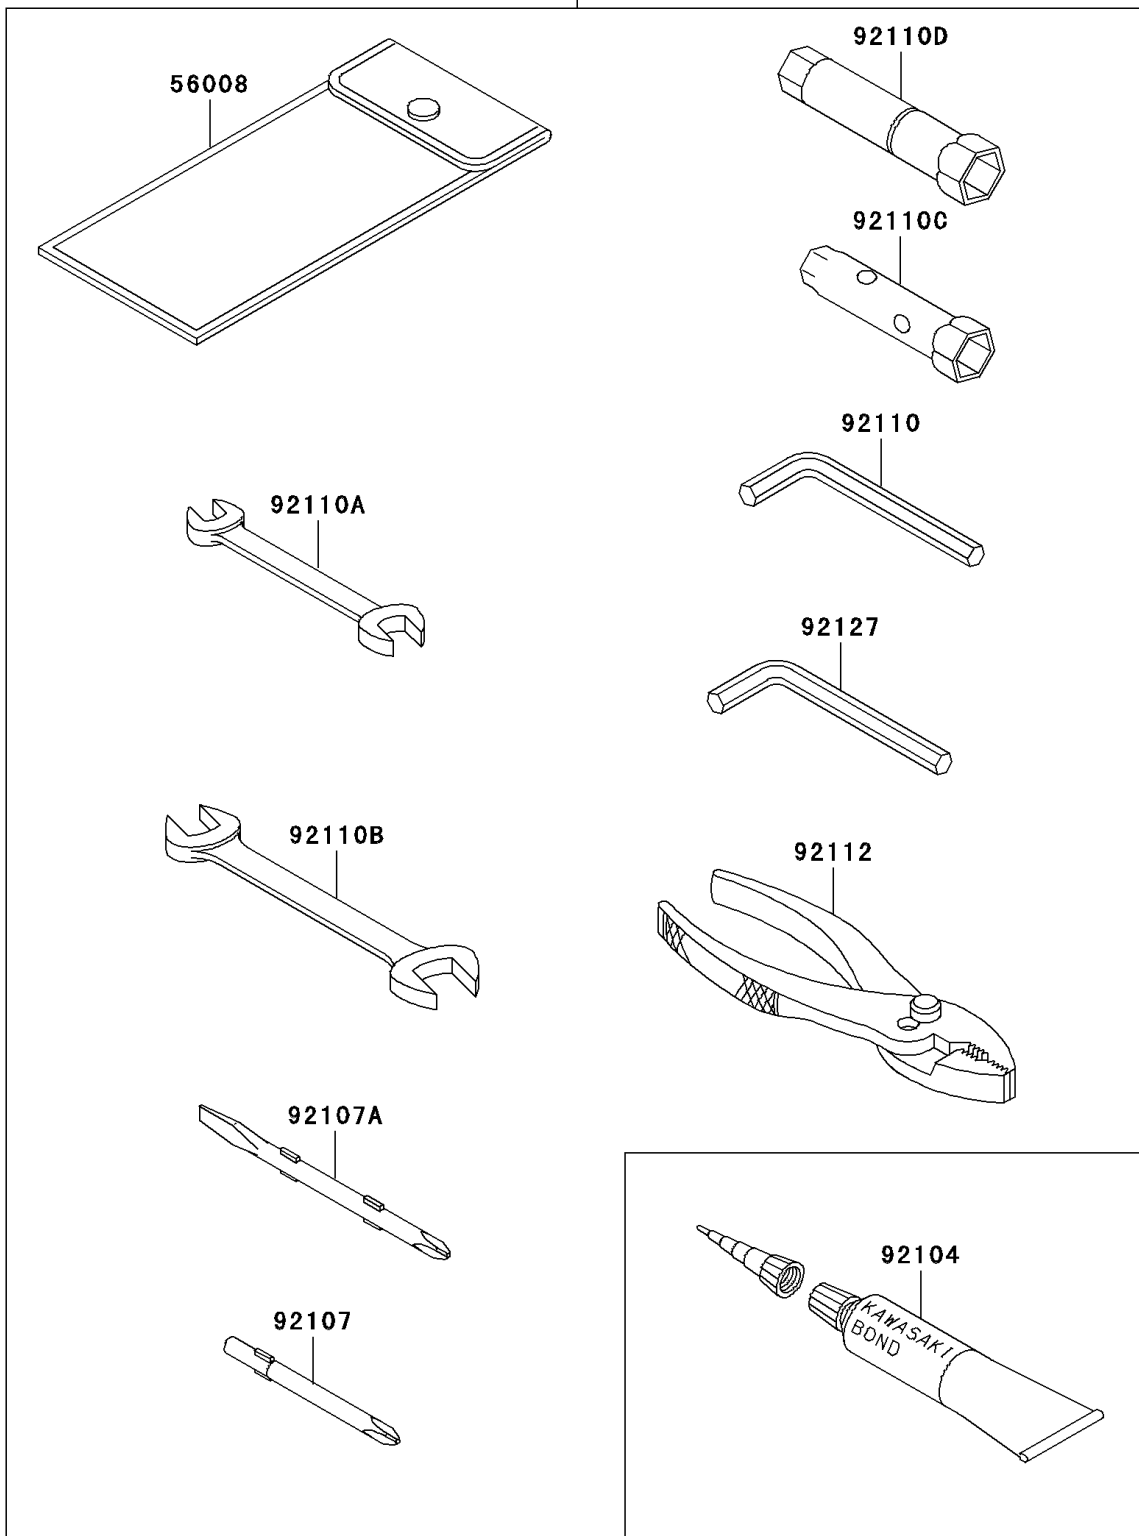

1996 KLX650 PARTS DIAGRAM

Owner's Tools

56007

F2810

1996 KLX650 PARTS LIST

Owner's Tools

ITEM NAME	PART NUMBER	QUANTITY
TOOL-KIT (Ref # 56007)	56007-1375	1
BAG,TOOL (Ref # 56008)	56008-1007	1
GASKET-LIQUID,TUBE,100G,SILVER (Ref # 92104)	92104-002	1
TOOL-DRIVER,#3PHILLIPS (Ref # 92107)	92107-005	1
TOOL-DRIVER,#2PHILLIPS&SLOT (Ref # 92107A)	92107-1051	1
TOOL-WRENCH,ALLEN,5MM (Ref # 92110)	92110-1015	1
TOOL-WRENCH,OPEN END,10X12 (Ref # 92110A)	92110-1152	1
TOOL-WRENCH,OPEN END,14X17 (Ref # 92110B)	92110-1153	1
TOOL-WRENCH,BOX,8&10MM (Ref # 92110C)	92110-1160	1
TOOL-WRENCH,BOX,18MM (Ref # 92110D)	92110-1170	1
TOOL-PLIERS (Ref # 92112)	92112-003	1
TOOL-WRENCH,ALLEN,6MM (Ref # 92127)	92127-003	1