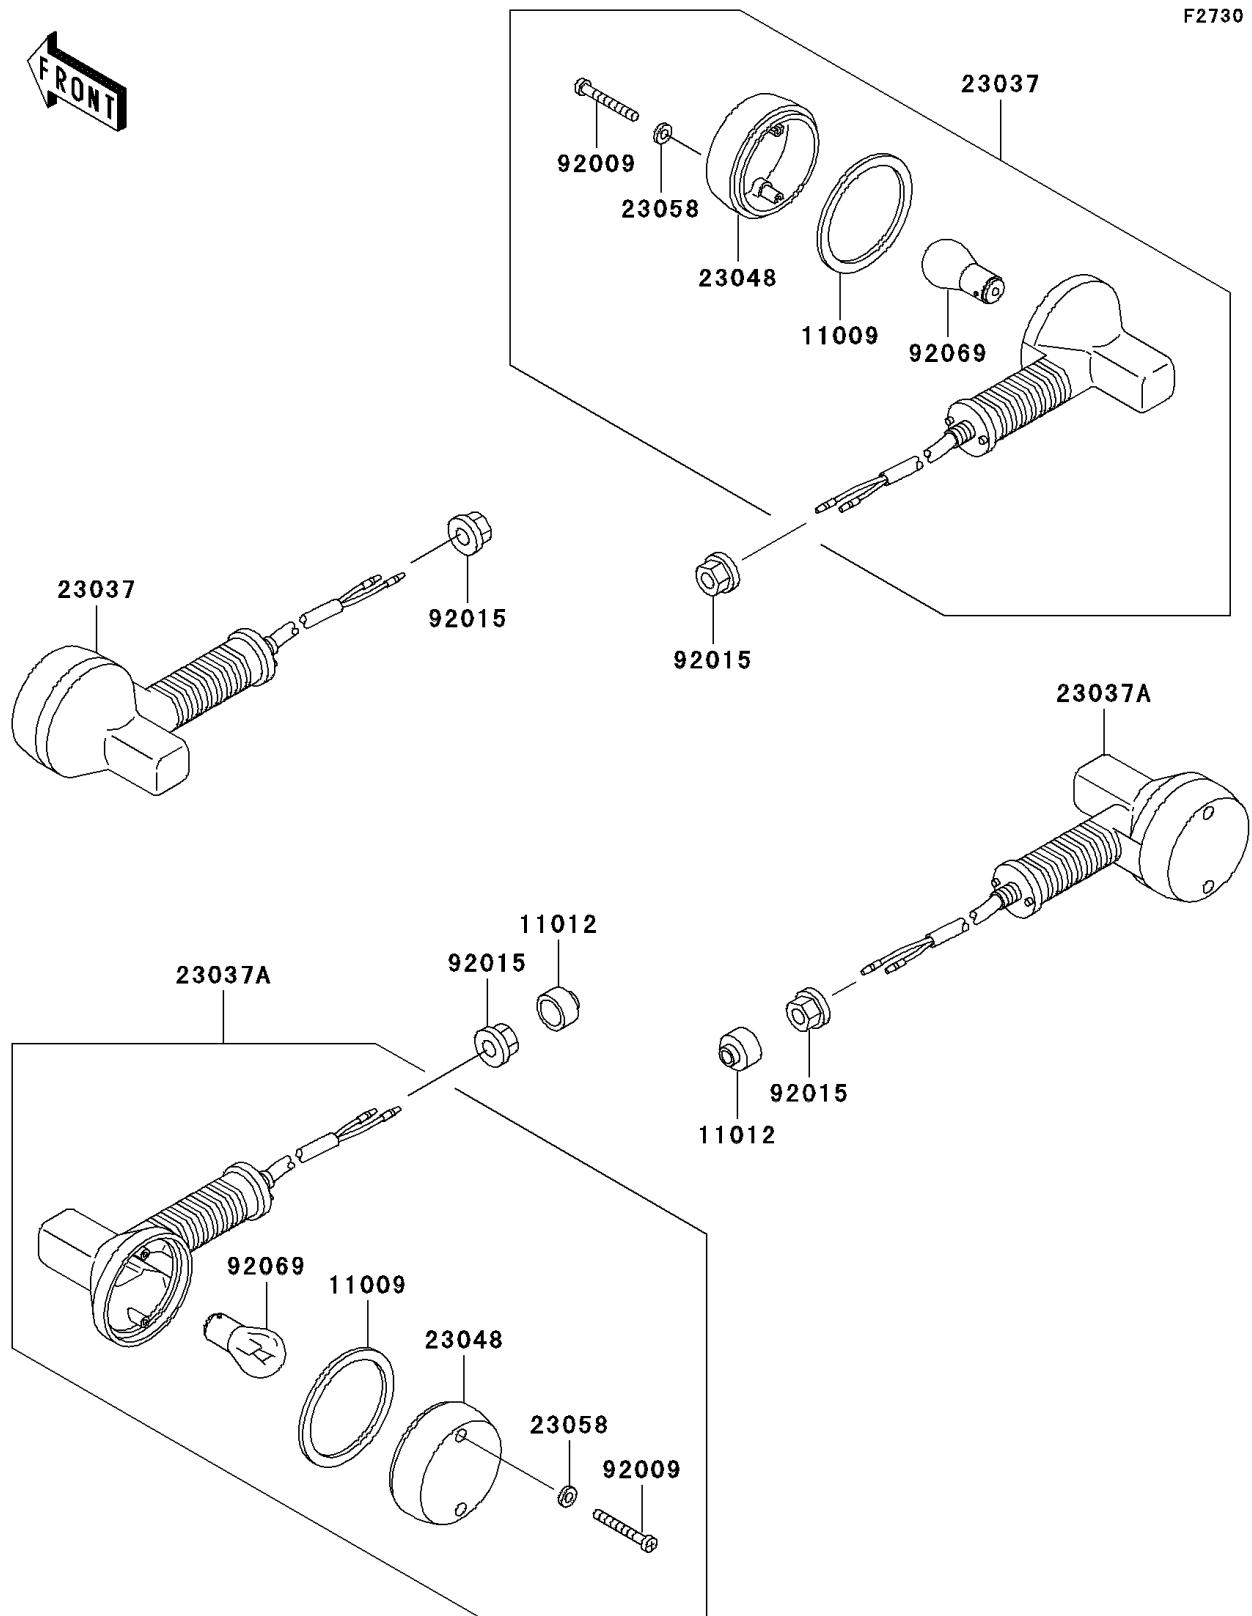

## 1996 KLX650 PARTS DIAGRAM

Turn Signals

## 1996 KLX650 PARTS LIST

Turn Signals

ITEM NAME	PART NUMBER	QUANTITY
GASKET,TURN SIGNAL LAMP LENS (Ref # 11009)	11009-1128	1
CAP,SIGNAL LAMP (Ref # 11012)	11012-1367	1
LAMP-ASSY-SIGNAL,FR (Ref # 23037)	23037-1201	1
LAMP-ASSY-SIGNAL,RR (Ref # 23037A)	23037-1298	1
LENS-SIGNAL LAMP (Ref # 23048)	23048-1076	1
WASHER,PLAIN,4MM (Ref # 23058)	23058-002	1
SCREW,TAPPING,4X30 (Ref # 92009)	92009-1056	1
NUT,FLANGED,10MM (Ref # 92015)	92015-1428	1
BULB,12V 32CP(23W) (Ref # 92069)	92069-055	1