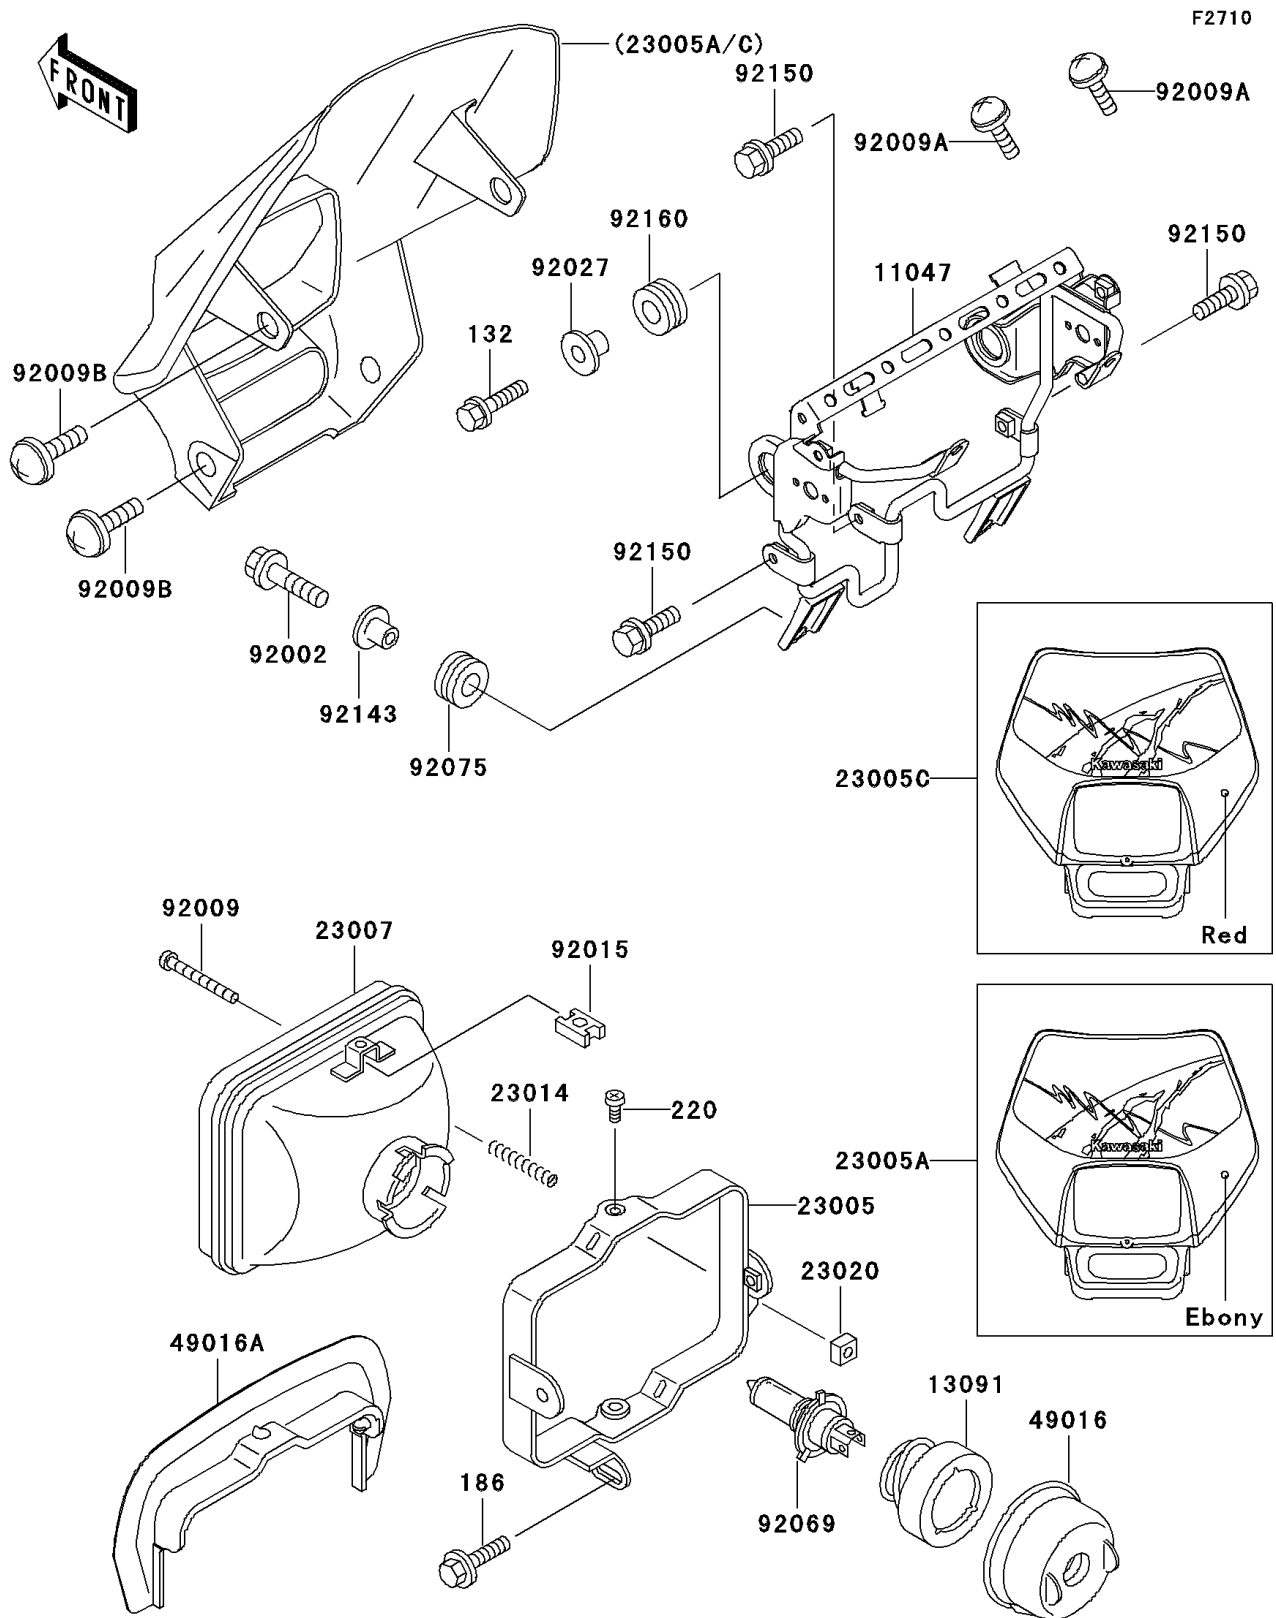

1996 KLX650 PARTS DIAGRAM

Headlight(s)

1996 KLX650 PARTS LIST

Headlight(s)

ITEM NAME	PART NUMBER	QUANTITY
BOLT-FLANGED-SMALL (Ref # 132)	132G0825	1
BOLT-UPSET-WP (Ref # 186)	186B0614	1
SCREW-PAN-CROS,5X8 (Ref # 220)	220B0508	1
BRACKET,HEAD LAMP (Ref # 11047)	11047-1881	1
HOLDER,SOCKET (Ref # 13091)	13091-1558	1
BODY-COMP-HEAD LAMP (Ref # 23005)	23005-1052	1
BODY-COMP-HEAD LAMP,S.RED (Ref # 23005C)	23005-5024-6B	1
LENS-COMP,HEAD LAMP (Ref # 23007)	23007-1280	1
SPRING,FOCUS ADJUSTING (Ref # 23014)	23014-005	1
NUT,4MM,FOCUS ADJUST (Ref # 23020)	23020-018	1
COVER-SEAL,SOCKET (Ref # 49016)	49016-1037	1
COVER-SEAL,HEAD LAMP (Ref # 49016A)	49016-1160	1
BOLT,6X22 (Ref # 92002)	92002-1262	1
SCREW,4X48 (Ref # 92009)	92009-1065	1
SCREW,6X10,WHITE (Ref # 92009A)	92009-1286	1
SCREW,6X14 (Ref # 92009B)	92009-1288	1
NUT,5MM (Ref # 92015)	92015-1354	1
COLLAR,L=14 (Ref # 92027)	92027-1134	1
BULB,12V 60/55W,H4 (Ref # 92069)	92069-1002	1
DAMPER (Ref # 92075)	92075-209	1
COLLAR (Ref # 92143)	92143-1353	1
BOLT,6X12 (Ref # 92150)	92150-1435	1
DAMPER (Ref # 92160)	92160-1007	1