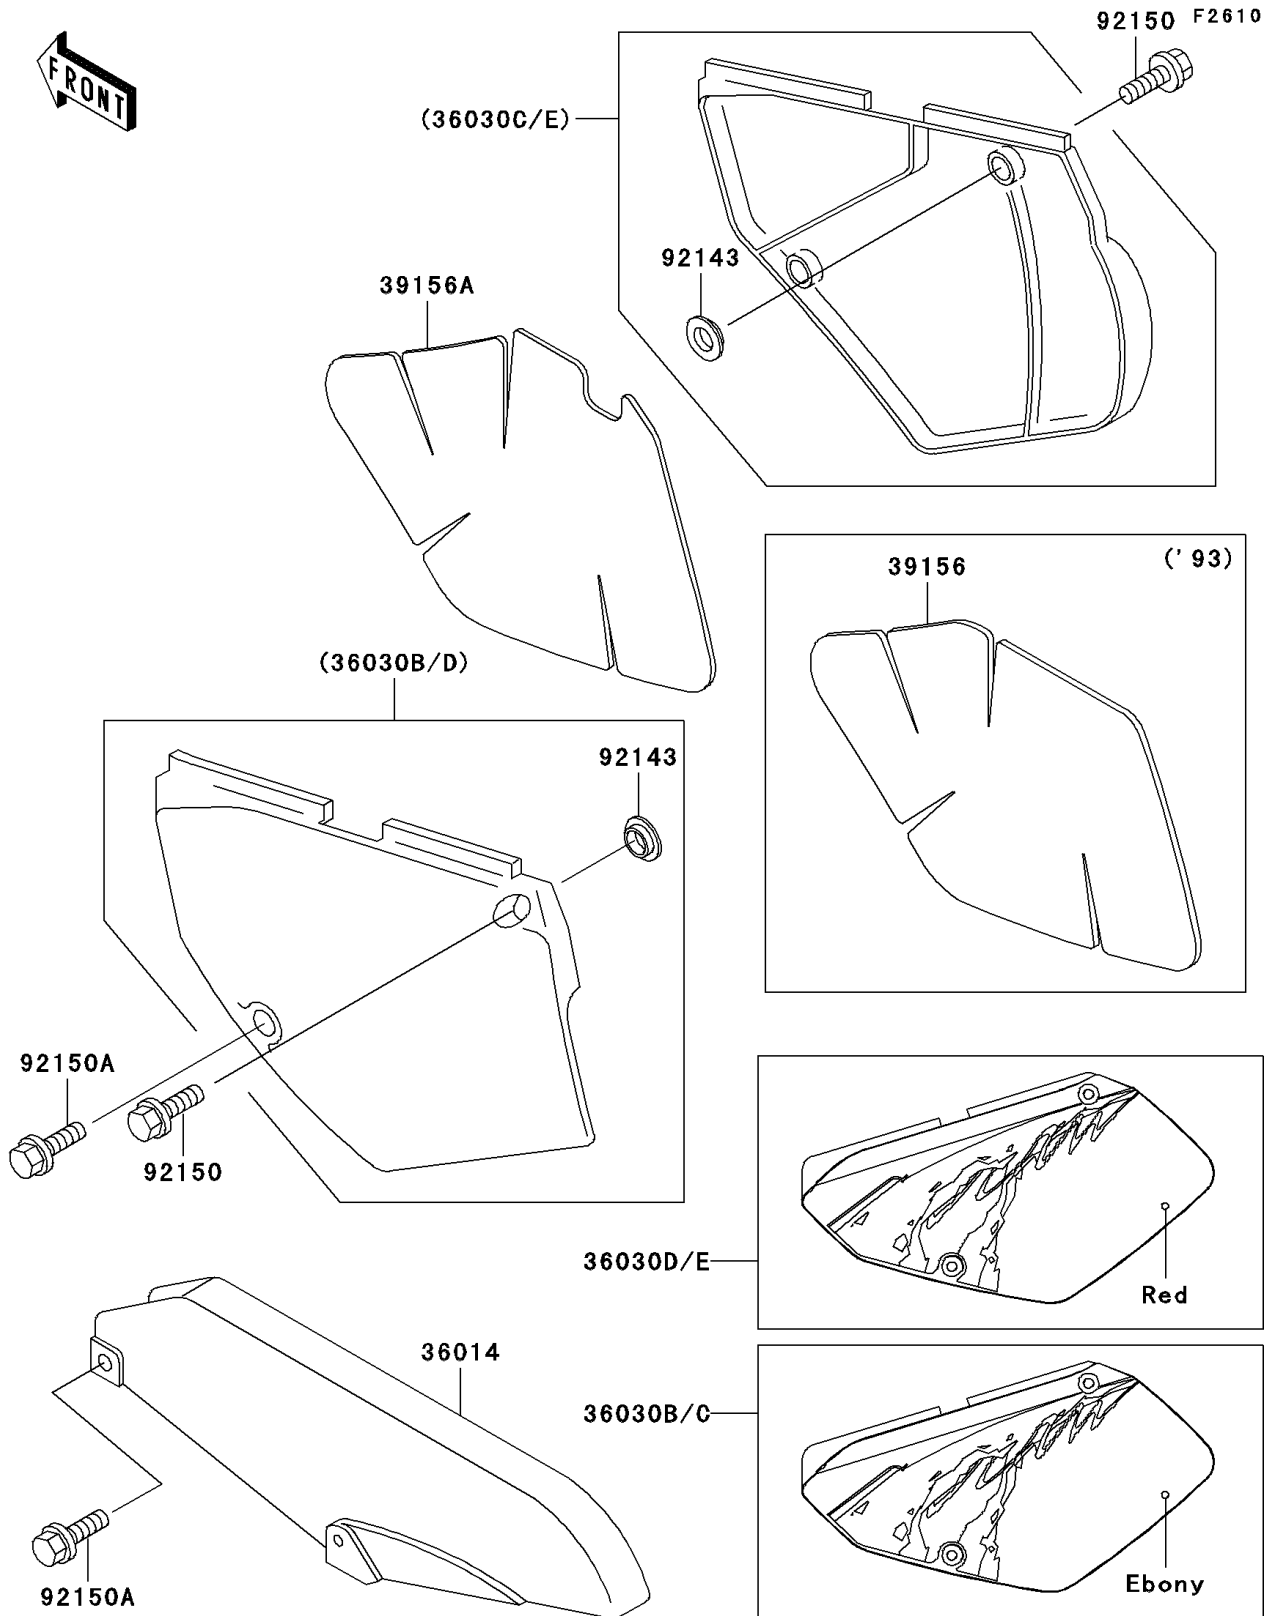

## 1996 KLX650 PARTS DIAGRAM

Side Covers/Chain Cover

## 1996 KLX650 PARTS LIST

Side Covers/Chain Cover

ITEM NAME	PART NUMBER	QUANTITY
CASE-CHAIN (Ref # 36014)	36014-1147	1
COVER-SIDE,LH,S.RED (Ref # 36030D)	36030-5329-6B	1
COVER-SIDE,RH,S.RED (Ref # 36030E)	36030-5330-6B	1
PAD,SIDE COVER,RH (Ref # 39156A)	39156-1382	1
COLLAR (Ref # 92143)	92143-1196	1
BOLT,6X20 (Ref # 92150)	92150-1339	1
BOLT,6X14 (Ref # 92150A)	92150-1340	1