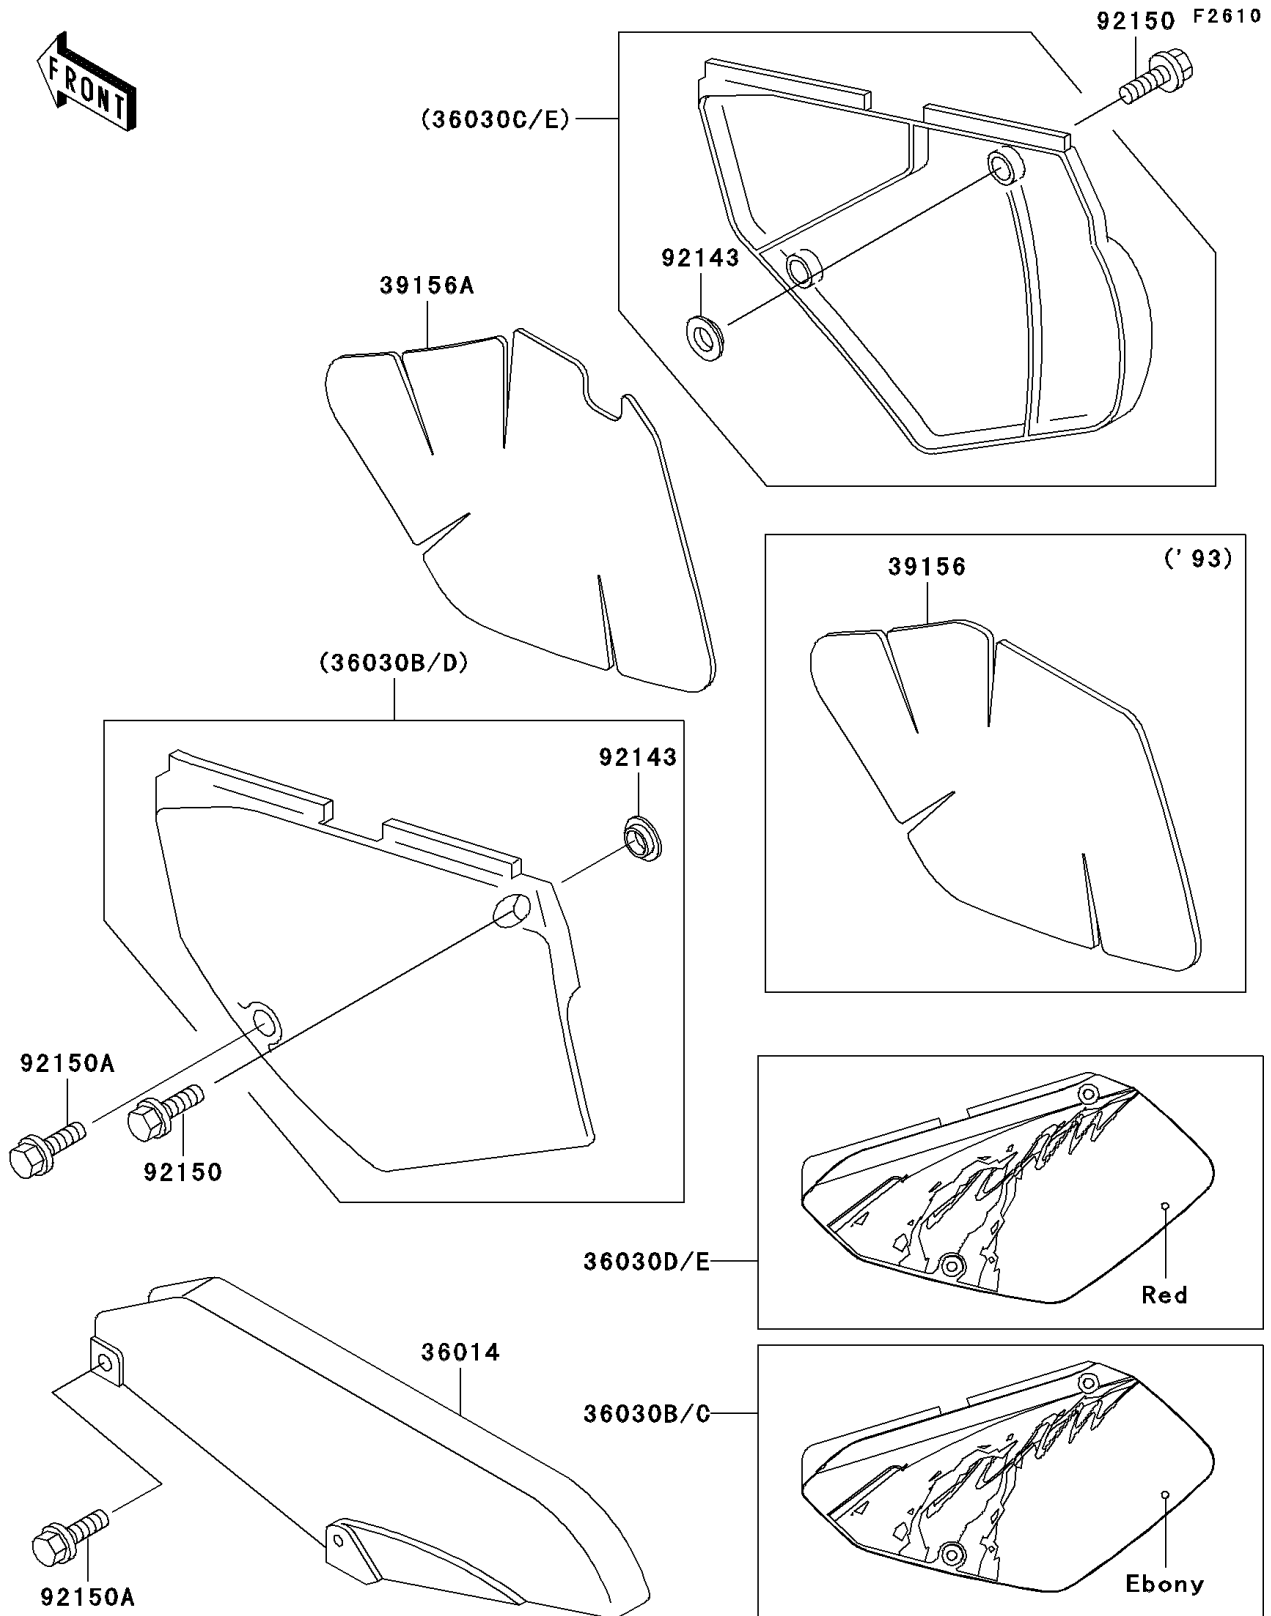

1994 KLX650 PARTS DIAGRAM

Side Covers/Chain Cover

1994 KLX650 PARTS LIST

Side Covers/Chain Cover

ITEM NAME	PART NUMBER	QUANTITY
CASE-CHAIN (Ref # 36014)	36014-1147	1
COVER-SIDE,LH,EBONY (Ref # 36030B)	36030-5211-6C	1
COVER-SIDE,RH,EBONY (Ref # 36030C)	36030-5212-6C	1
PAD,SIDE COVER,RH (Ref # 39156A)	39156-1382	1
COLLAR (Ref # 92143)	92143-1196	4
BOLT,6X20 (Ref # 92150)	92150-1339	2
BOLT,6X14 (Ref # 92150A)	92150-1340	4