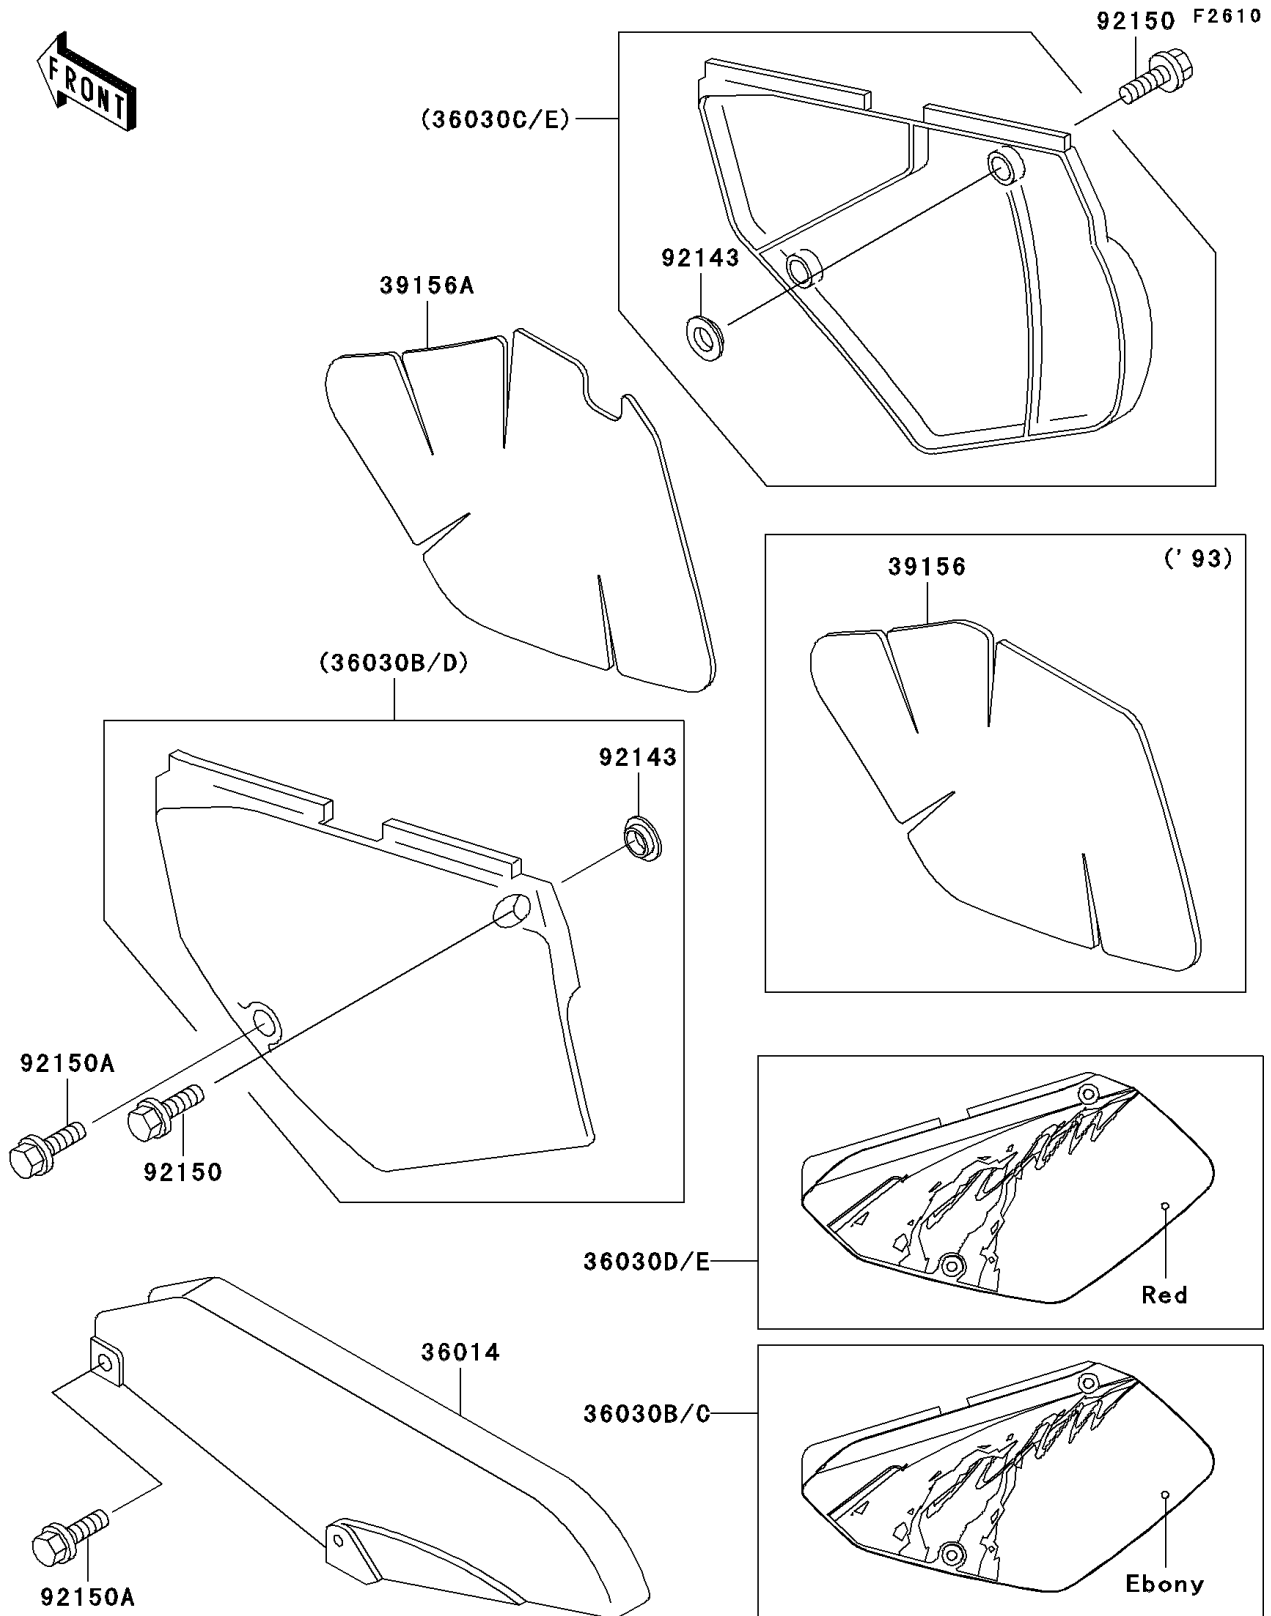

# 1994 KLX650 PARTS DIAGRAM

Side Covers/Chain Cover

# 1994 KLX650 PARTS LIST

## Side Covers/Chain Cover

ITEM NAME	PART NUMBER	QUANTITY
CASE-CHAIN (Ref # 36014)	36014-1147	1
COVER-SIDE,LH,EBONY (Ref # 36030B)	36030-5211-6C	1
COVER-SIDE,RH,EBONY (Ref # 36030C)	36030-5212-6C	1
PAD,SIDE COVER,RH (Ref # 39156A)	39156-1382	1
COLLAR (Ref # 92143)	92143-1196	4
BOLT,6X20 (Ref # 92150)	92150-1339	2
BOLT,6X14 (Ref # 92150A)	92150-1340	4