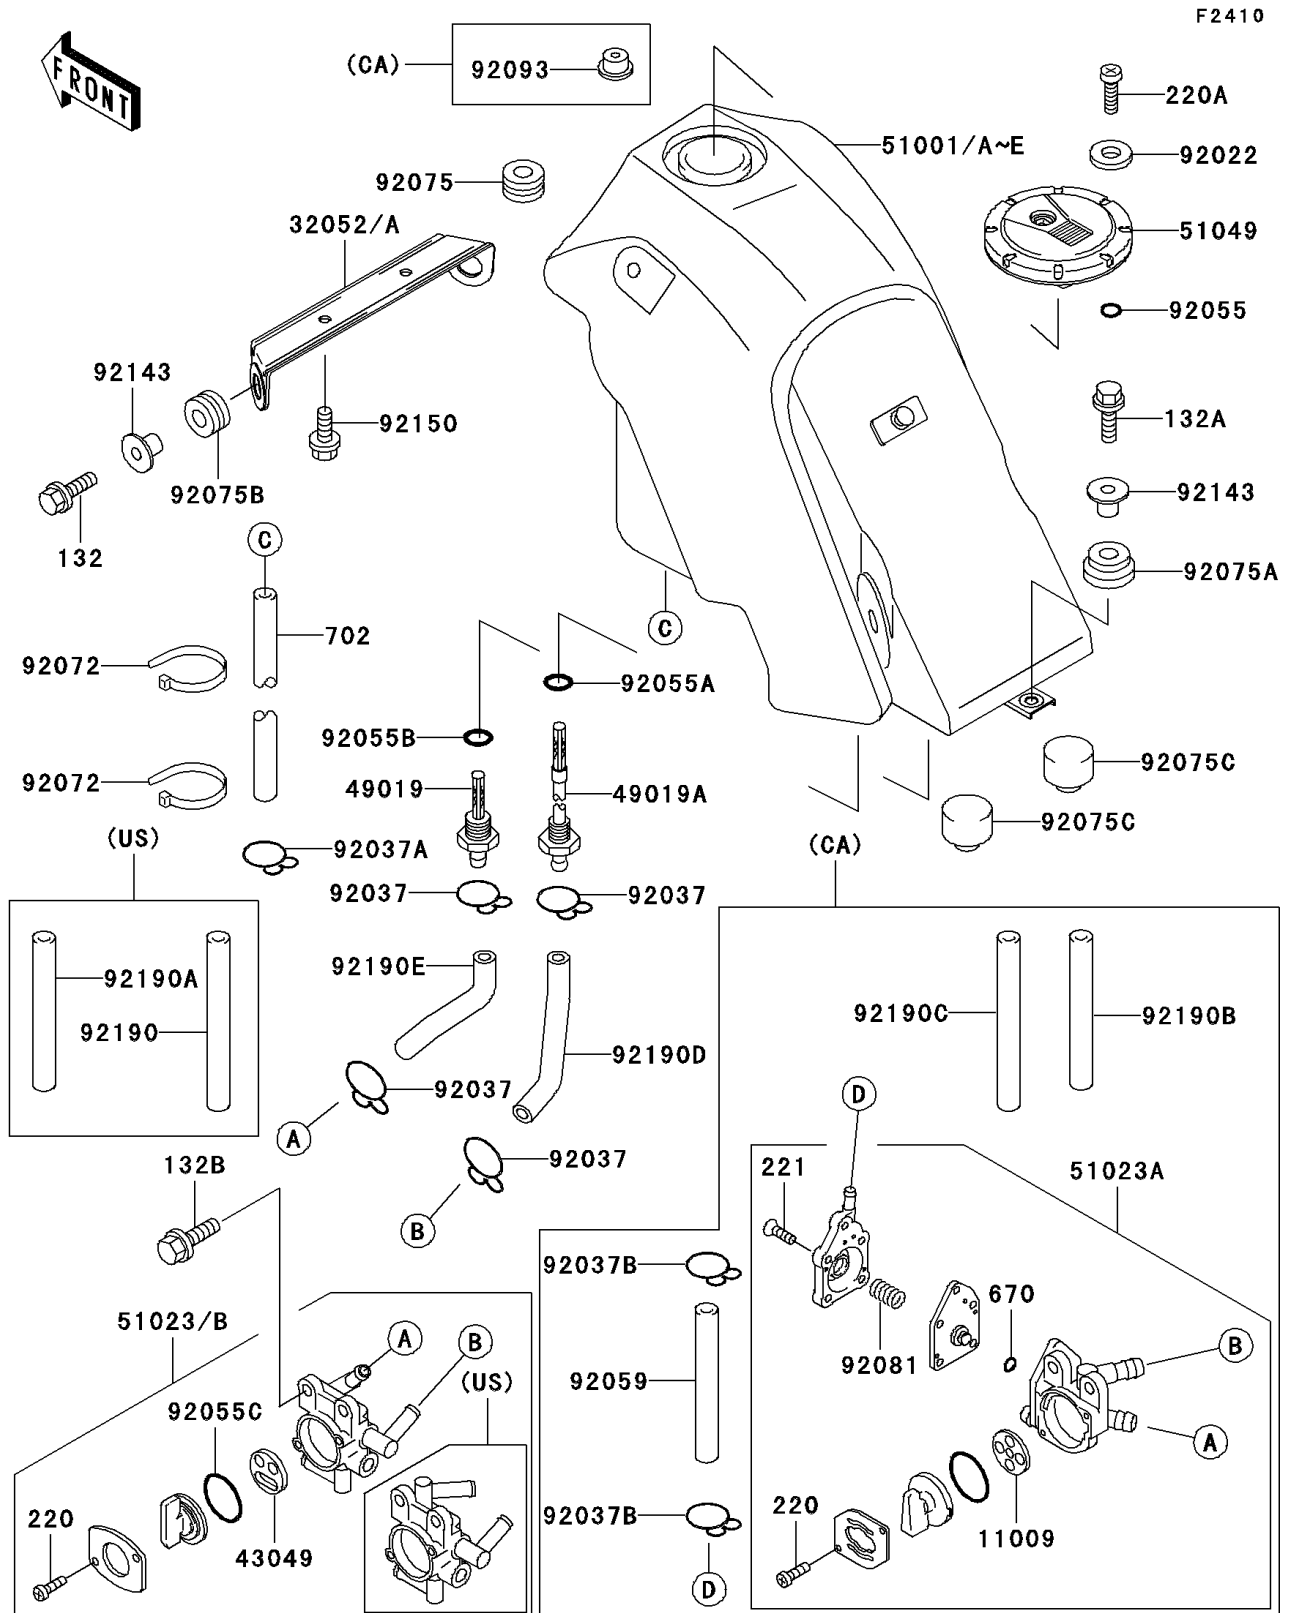

1996 KLX650 PARTS DIAGRAM

Fuel Tank

1996 KLX650 PARTS LIST

Fuel Tank

ITEM NAME	PART NUMBER	QUANTITY
BRACKET-TANK,FR,VIOLET (Ref # 32052A)	32052-1366-TY	1
FILTER-FUEL,"RES" (Ref # 49019)	49019-1057	1
FILTER-FUEL,"ON" (Ref # 49019A)	49019-1058	1
CAP-TANK,FUEL (Ref # 51049)	51049-1077	1
WASHER,5.1X10X1.0 (Ref # 92022)	92022-1977	1
CLAMP,TUBE (Ref # 92037)	92037-147	1
RING-O (Ref # 92055)	92055-1023	1
RING-O,ID=9.5 (Ref # 92055A)	92055-1386	1
RING-O,11.5X1.5 (Ref # 92055B)	92055-1387	1
BOLT-FLANGED-SMALL (Ref # 132)	132G0620	1
BOLT-FLANGED-SMALL (Ref # 132A)	132G0625	1
BOLT-FLANGED-SMALL (Ref # 132B)	132J0608	1
SCREW-PAN-CROS (Ref # 220)	220B0308	1
SCREW-PAN-CROS (Ref # 220A)	220D0510	1
DAMPER (Ref # 92075)	92075-005	1
DAMPER (Ref # 92075A)	92075-112	1
DAMPER,RUBBER (Ref # 92075B)	92075-1123	1
DAMPER (Ref # 92075C)	92075-1876	1
COLLAR (Ref # 92143)	92143-1353	1
BOLT,6X12 (Ref # 92150)	92150-1435	1
GASKET,TAP VALVE (Ref # 11009)	11009-1188	1
PACKING,TAP VALVE (Ref # 43049)	43049-1066	1
TANK-COMP-FUEL,S.RED (Ref # 51001B)	51001-1453-H1	1
TANK-COMP-FUEL,S.RED (Ref # 51001D)	51001-1455-H1	1
TAP-ASSY,FUEL (Ref # 51023A)	51023-1208	1
TAP-ASSY,FUEL (Ref # 51023B)	51023-1210	1
CLAMP (Ref # 92037A)	92037-1610	1
CLAMP (Ref # 92037B)	92037-1712	1
RING-O,TAP LEVER (Ref # 92055C)	92055-1419	1

1996 KLX650 PARTS LIST

Fuel Tank

ITEM NAME	PART NUMBER	QUANTITY
SCREW-CSK-CROS,4X14 (Ref # 221)	221B0414	1
O RING,4MM (Ref # 670)	670B1504	1
TUBE-RUBBER,5X8X620 (Ref # 702)	702A05620	1
TUBE,4X9X80 (Ref # 92059)	92059-1365	1
BAND,L=140 (Ref # 92072)	92072-1293	1
SPRING,TAP DIAPHRAGM (Ref # 92081)	92081-1240	1
SEAL,FUEL TANK CAP (Ref # 92093)	92093-1030	1
TUBE,"ON",5.6X11.1X92 (Ref # 92190B)	92190-1479	1
TUBE,"RES",5.6X11.1X100 (Ref # 92190C)	92190-1480	1
TUBE (Ref # 92190D)	92190-1496	1
TUBE (Ref # 92190E)	92190-1497	1