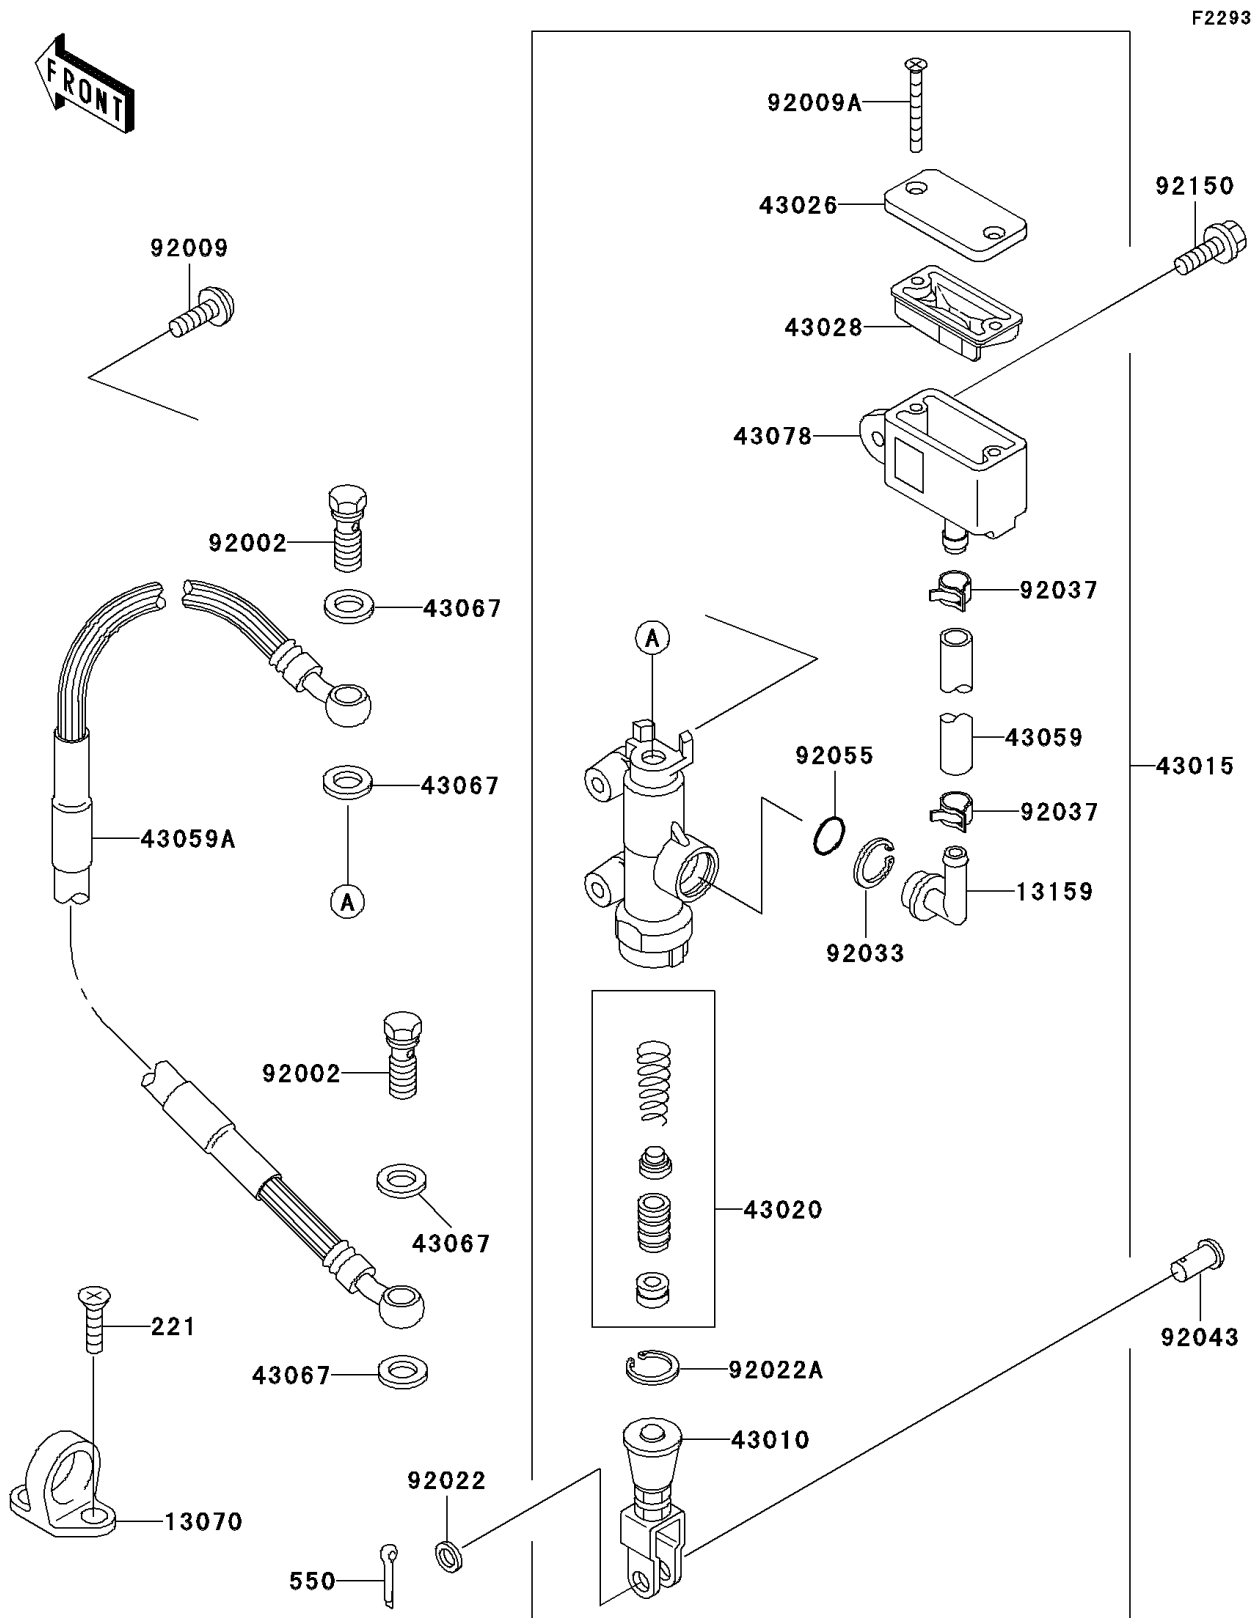

1996 KLX650 PARTS DIAGRAM

Rear Master Cylinder

1996 KLX650 PARTS LIST

Rear Master Cylinder

ITEM NAME	PART NUMBER	QUANTITY
SCREW-CSK-CROS,6X16 (Ref # 221)	221B0616	1
PIN-COTTER,2.0X15 (Ref # 550)	550D2015	1
GUIDE,HOSE (Ref # 13070)	13070-1144	1
CONNECTOR (Ref # 13159)	13159-1056	1
ROD-ASSY-BRAKE (Ref # 43010)	43010-1068	1
CYLINDER-ASSY-MASTER,RR (Ref # 43015)	43015-1515	1
PISTON-COMP-BRAKE (Ref # 43020)	43020-1094	1
CAP-BRAKE (Ref # 43026)	43026-1075	1
DIAPHRAGM (Ref # 43028)	43028-1067	1
HOSE-BRAKE (Ref # 43059)	43059-1561	1
HOSE-BRAKE,RR (Ref # 43059A)	43059-1757	1
WASHER,10.5X15X1.5 (Ref # 43067)	43067-001	1
RESERVOIR (Ref # 43078)	43078-1122	1
BOLT,OIL,L=23 (Ref # 92002)	92002-1888	1
SCREW,6X14,WHITE (Ref # 92009)	92009-1287	1
SCREW,4X40 (Ref # 92009A)	92009-1596	1
WASHER,8.5X13X1 (Ref # 92022)	92022-1028	1
WASHER,CIRCRIP (Ref # 92022A)	92022-1601	1
RING-SNAP,20.5MM (Ref # 92033)	92033-1186	1
CLAMP (Ref # 92037)	92037-1710	1
PIN (Ref # 92043)	92043-1039	1
RING-O,MASTER CYLINDER (Ref # 92055)	92055-1251	1
BOLT,FLANGED,6X25 (Ref # 92150)	92150-1507	1