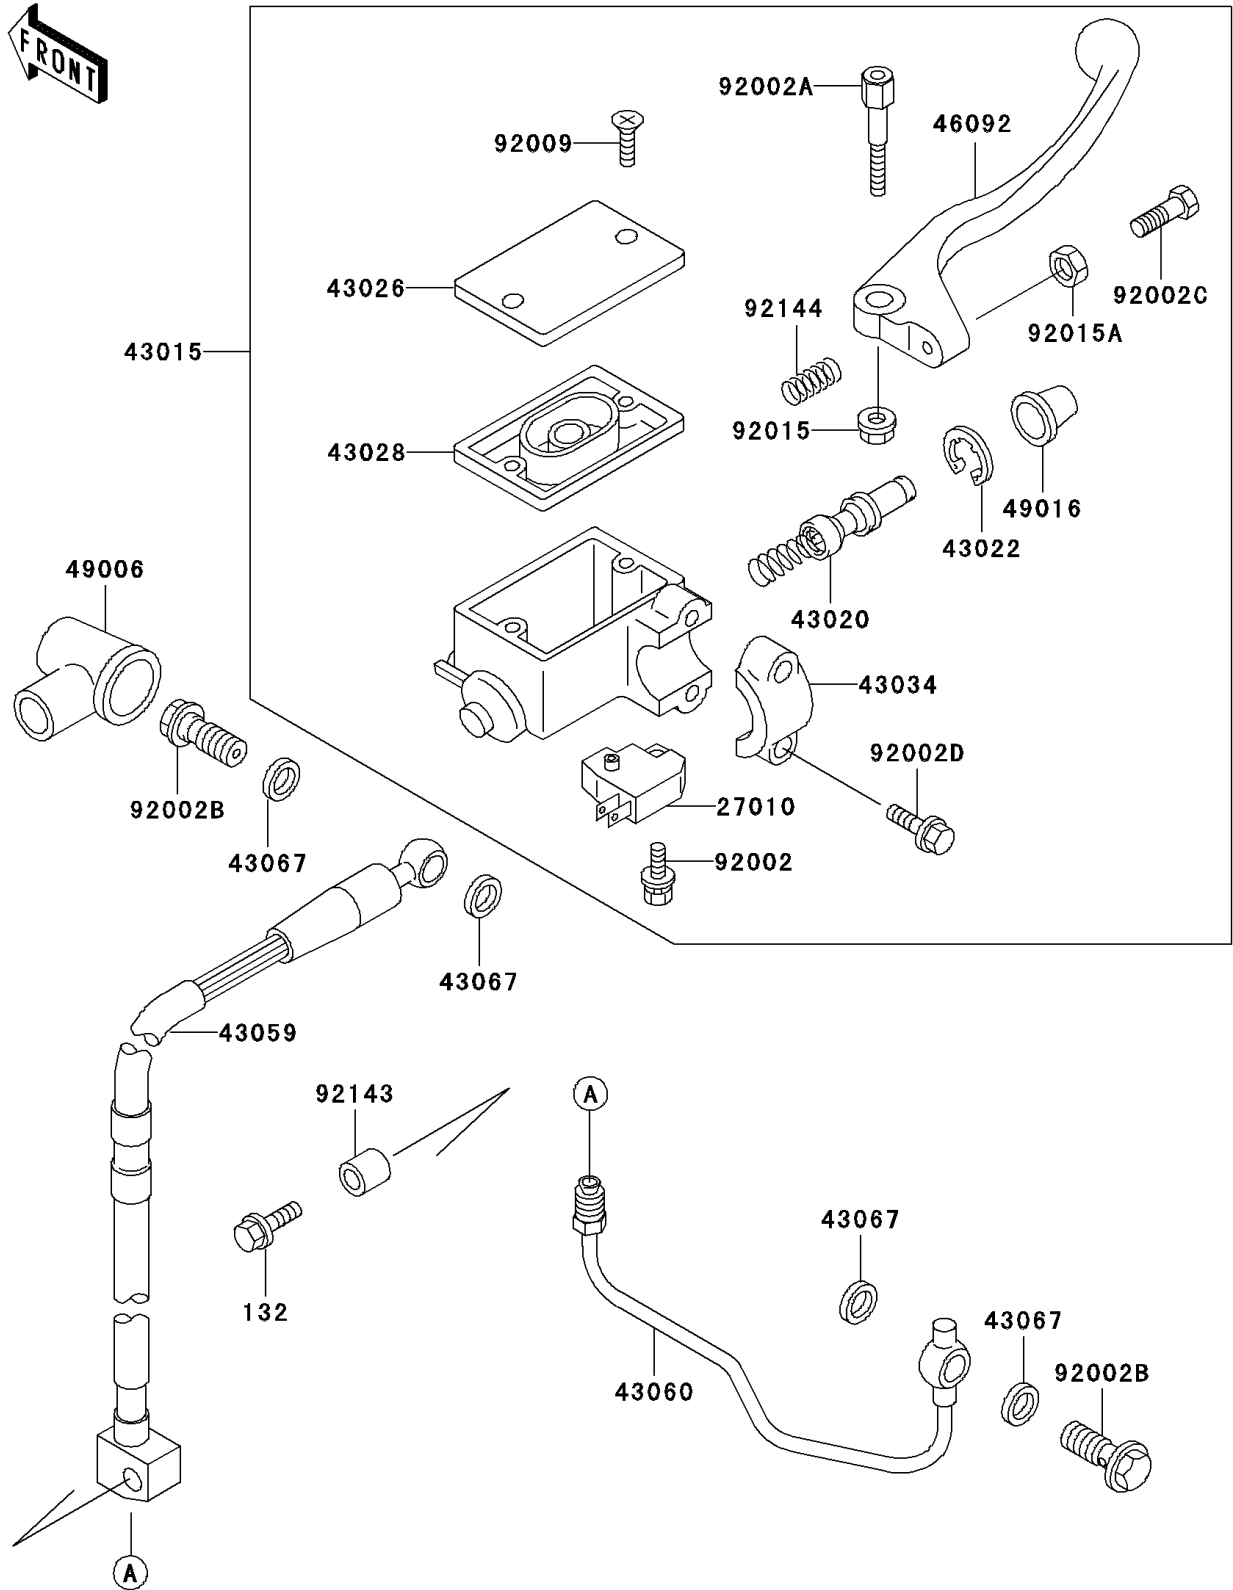

1996 KLX650 PARTS DIAGRAM

Front Master Cylinder

F2291

1996 KLX650 PARTS LIST

Front Master Cylinder

ITEM NAME	PART NUMBER	QUANTITY
BOLT-FLANGED-SMALL (Ref # 132)	132G0630	1
SWITCH,BRAKE (Ref # 27010)	27010-1170	1
CYLINDER-ASSY-MASTER,FR (Ref # 43015)	43015-1534	1
PISTON-COMP-BRAKE (Ref # 43020)	43020-1104	1
STOPPER-BRAKE,PISTON (Ref # 43022)	43022-1010	1
CAP-BRAKE (Ref # 43026)	43026-1074	1
DIAPHRAGM (Ref # 43028)	43028-1061	1
HOLDER-BRAKE,MASTER CYLINDER (Ref # 43034)	43034-1016	1
HOSE-BRAKE,FR (Ref # 43059)	43059-1737	1
PIPE-BRAKE,FR (Ref # 43060)	43060-1093	1
WASHER,10.5X15X1.5 (Ref # 43067)	43067-001	1
LEVER-GRIP,FRONT BRAKE (Ref # 46092)	46092-1175	1
BOOT,DUST (Ref # 49006)	49006-1040	1
COVER-SEAL,MASTER CYLINDER (Ref # 49016)	49016-1044	1
BOLT,SCREW,4X12 (Ref # 92002)	92002-1323	1
BOLT,LEVER SET (Ref # 92002A)	92002-1879	1
BOLT,OIL,L=23 (Ref # 92002B)	92002-1888	1
BOLT,ADJUST (Ref # 92002C)	92002-1893	1
BOLT (Ref # 92002D)	92002-1894	1
SCREW,4MM (Ref # 92009)	92009-1458	1
NUT,FLANGED,6MM,BLACK (Ref # 92015)	92015-1233	1
NUT,ADJUST (Ref # 92015A)	92015-1642	1
COLLAR,6.5X9.5X17 (Ref # 92143)	92143-1408	1
SPRING,RETURN (Ref # 92144)	92144-1103	1