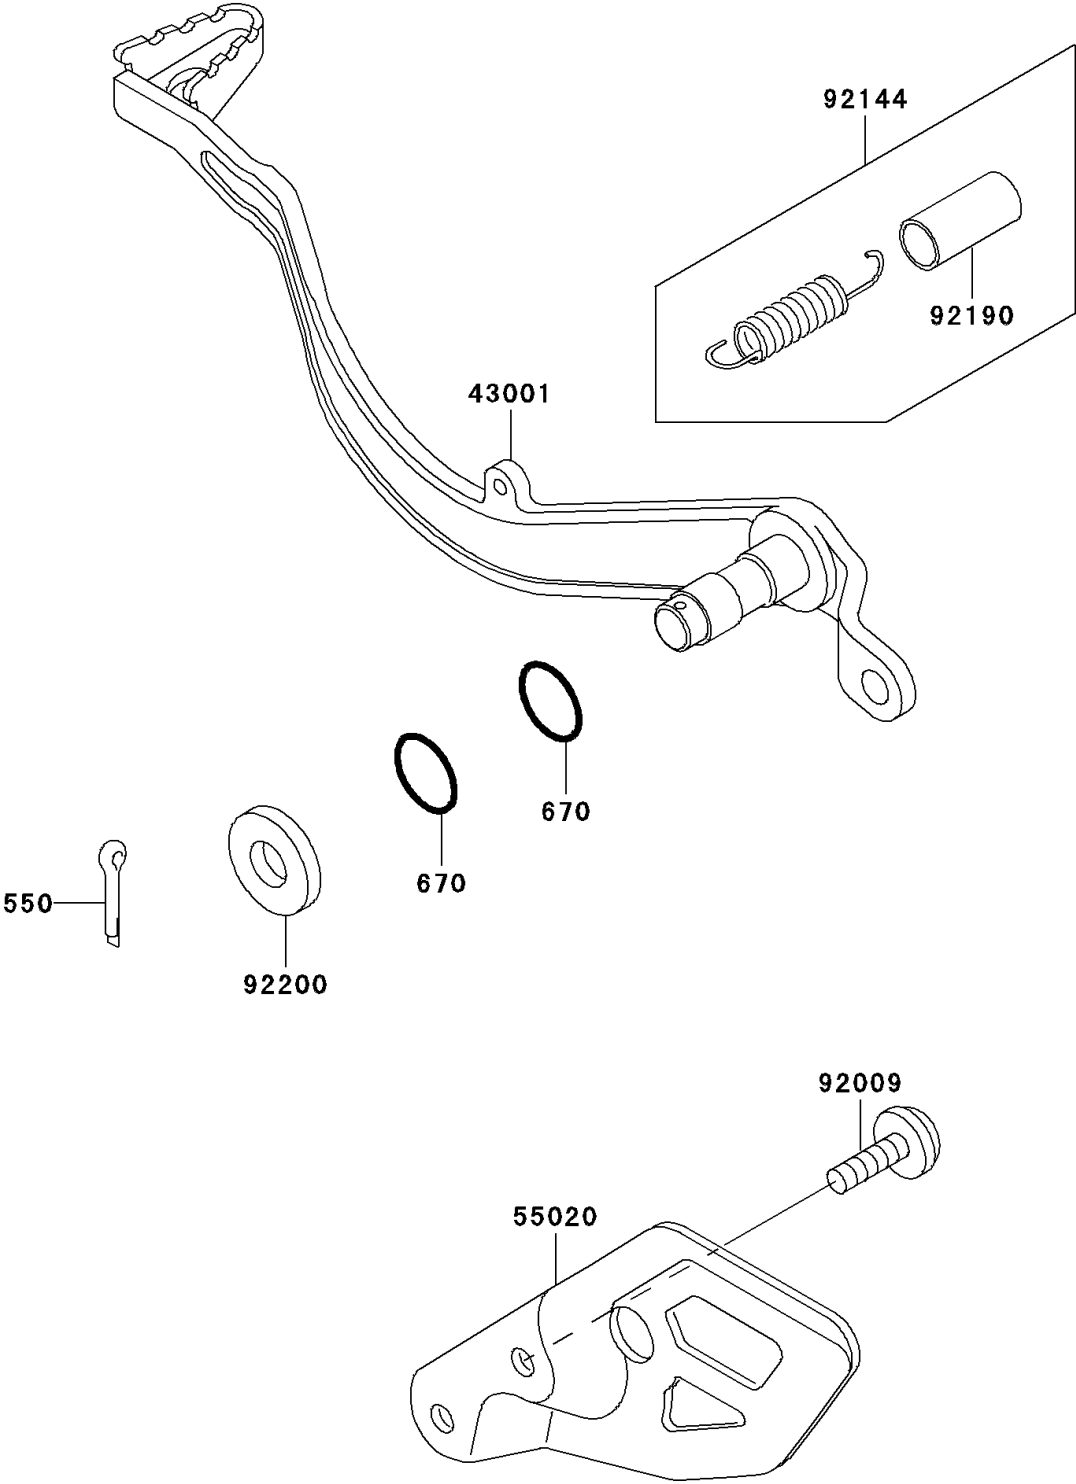

1996 KLX650 PARTS DIAGRAM

Brake Pedal

F2260

1996 KLX650 PARTS LIST

Brake Pedal

ITEM NAME	PART NUMBER	QUANTITY
PIN-COTTER,2.5X25 (Ref # 550)	550D2525	1
O RING,14MM (Ref # 670)	670B2014	1
LEVER-BRAKE,PEDAL (Ref # 43001)	43001-1322	1
GUARD,RR MASTER CYLINDER (Ref # 55020)	55020-1445	1
SCREW,6X10,WHITE (Ref # 92009)	92009-1286	1
SPRING,BRAKE PEDAL RETURN (Ref # 92144)	92144-1752	1
TUBE,13X16X25 (Ref # 92190)	92190-1488	1
WASHER,14.5X24X1.6 (Ref # 92200)	92200-1171	1