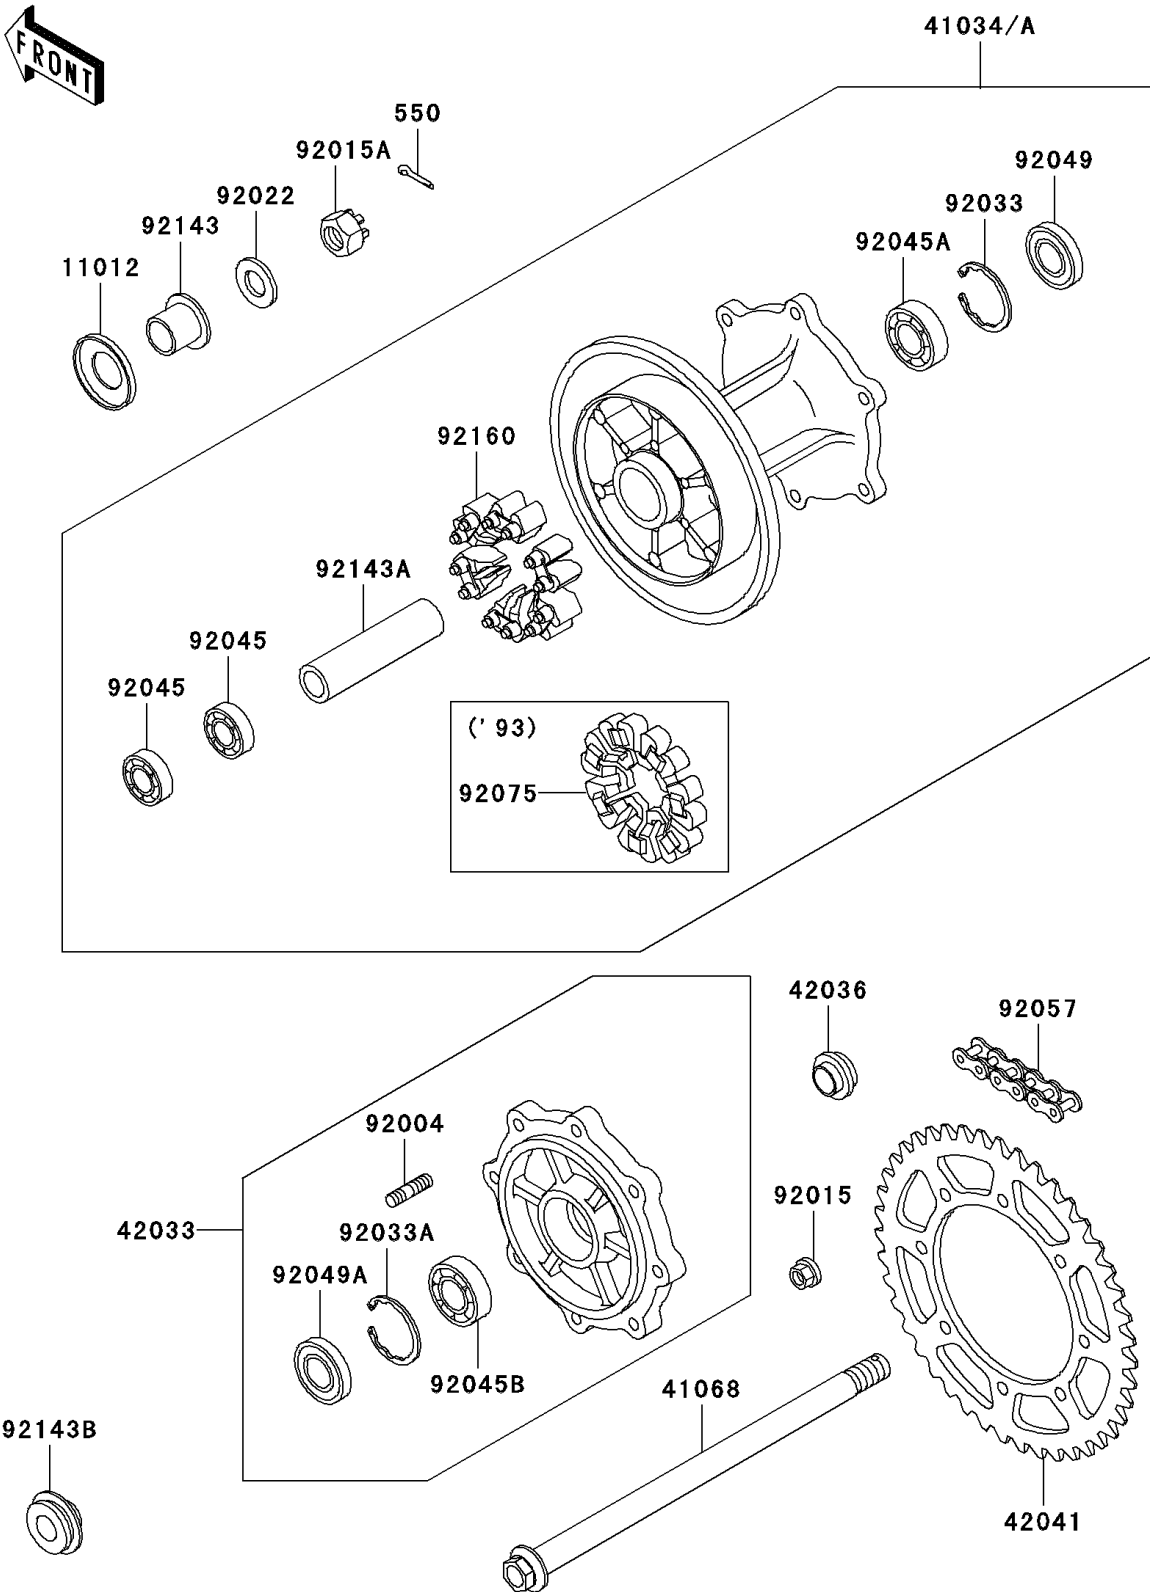

1996 KLX650 PARTS DIAGRAM

Rear Hub

F2240

1996 KLX650 PARTS LIST

Rear Hub

ITEM NAME	PART NUMBER	QUANTITY
PIN-COTTER,3.0X25 (Ref # 550)	550D3025	1
CAP,AXLE (Ref # 11012)	11012-1581	1
DRUM-ASSY,REAR BRAKE (Ref # 41034A)	41034-1234	1
AXLE,RR (Ref # 41068)	41068-1349	1
COUPLING-ASSY,RR HUB (Ref # 42033)	42033-1159	1
SLEEVE,RR AXLE,L=20 (Ref # 42036)	42036-1301	1
SPROCKET-HUB,43T (Ref # 42041)	42041-1419	1
STUD,8X16 (Ref # 92004)	92004-1150	1
NUT,8MM (Ref # 92015)	92015-1432	1
NUT,LOCK,20MM (Ref # 92015A)	92015-1770	1
WASHER,20.1X34X2.0 (Ref # 92022)	92022-1994	1
RING-SNAP,42MM (Ref # 92033)	92033-1041	1
RING-SNAP,47MM (Ref # 92033A)	92033-1042	1
BEARING-BALL,6904LU/2A (Ref # 92045)	92045-1136	1
BEARING-BALL,6004X8JRLX2/3A (Ref # 92045A)	92045-1239	1
BEARING-BALL,TMB005 (Ref # 92045B)	92045-1303	1
SEAL-OIL,BJNC2 25425 (Ref # 92049)	92049-1203	1
SEAL-OIL,BJN 32 47 5 (Ref # 92049A)	92049-1377	1
CHAIN,DRIVE,EK520SR-02X112L (Ref # 92057)	92057-1366	1
COLLAR,RR AXLE,L=22 (Ref # 92143)	92143-1259	1
COLLAR,RR BRAKE DRUM,L=81 (Ref # 92143A)	92143-1608	1
COLLAR,RR AXLE,LH,L=23 (Ref # 92143B)	92143-1609	1
DAMPER,SHOCK,RR HUB (Ref # 92160)	92160-1482	1