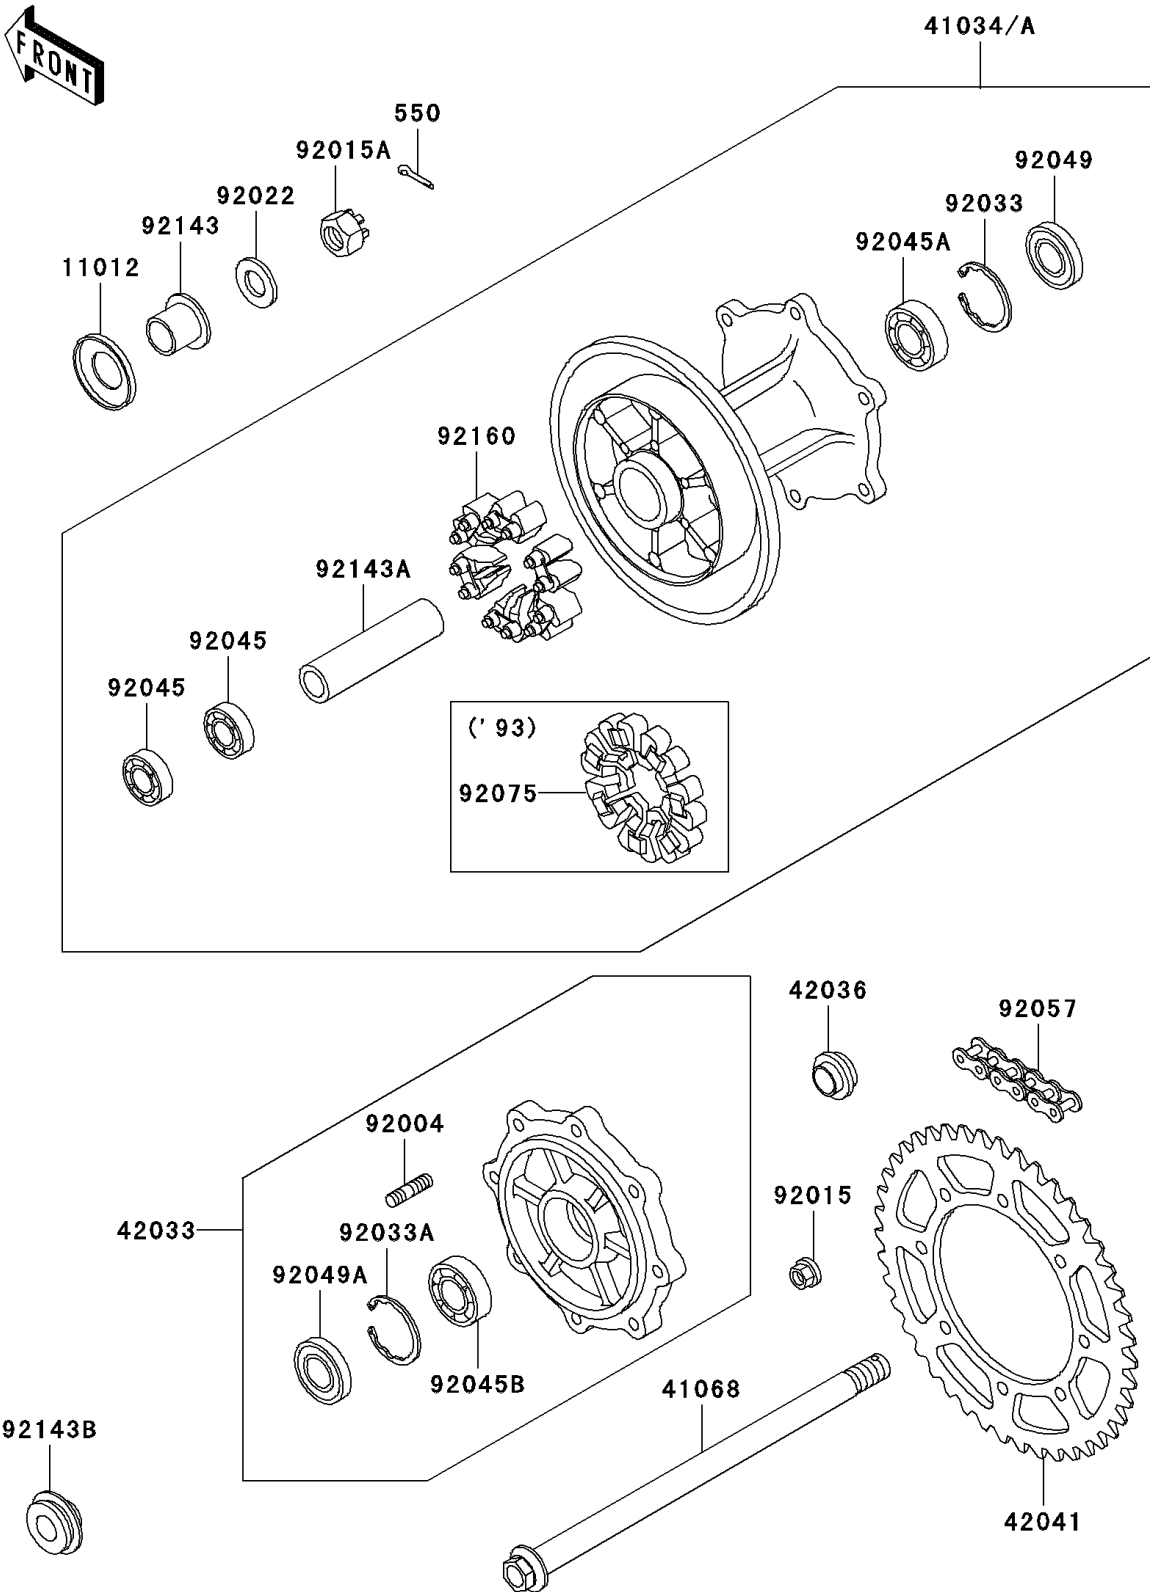

1994 KLX650 PARTS DIAGRAM

Rear Hub

F2240

1994 KLX650 PARTS LIST

Rear Hub

ITEM NAME	PART NUMBER	QUANTITY
PIN-COTTER,3.0X25 (Ref # 550)	550D3025	1
CAP,AXLE (Ref # 11012)	11012-1581	1
DRUM-ASSY,REAR BRAKE (Ref # 41034A)	41034-1234	1
AXLE,RR (Ref # 41068)	41068-1349	1
COUPLING-ASSY,RR HUB (Ref # 42033)	42033-1159	1
SLEEVE,RR AXLE,L=20 (Ref # 42036)	42036-1301	1
SPROCKET-HUB,43T (Ref # 42041)	42041-1419	1
STUD,8X16 (Ref # 92004)	92004-1150	8
NUT,8MM (Ref # 92015)	92015-1432	8
NUT,LOCK,20MM (Ref # 92015A)	92015-1770	1
WASHER,20.1X34X2.0 (Ref # 92022)	92022-1994	1
RING-SNAP,42MM (Ref # 92033)	92033-1041	1
RING-SNAP,47MM (Ref # 92033A)	92033-1042	1
BEARING-BALL,6904LU/2A (Ref # 92045)	92045-1136	2
BEARING-BALL,6004X8JRLX2/3A (Ref # 92045A)	92045-1239	1
BEARING-BALL,TMB005 (Ref # 92045B)	92045-1303	1
SEAL-OIL,BJNC2 25425 (Ref # 92049)	92049-1203	1
SEAL-OIL,BJN 32 47 5 (Ref # 92049A)	92049-1377	1
CHAIN,DRIVE,EK520SR-O2X112L (Ref # 92057)	92057-1366	1
COLLAR,RR AXLE,L=22 (Ref # 92143)	92143-1259	1
COLLAR,RR BRAKE DRUM,L=81 (Ref # 92143A)	92143-1608	1
COLLAR,RR AXLE,LH,L=23 (Ref # 92143B)	92143-1609	1
DAMPER,SHOCK,RR HUB (Ref # 92160)	92160-1482	6