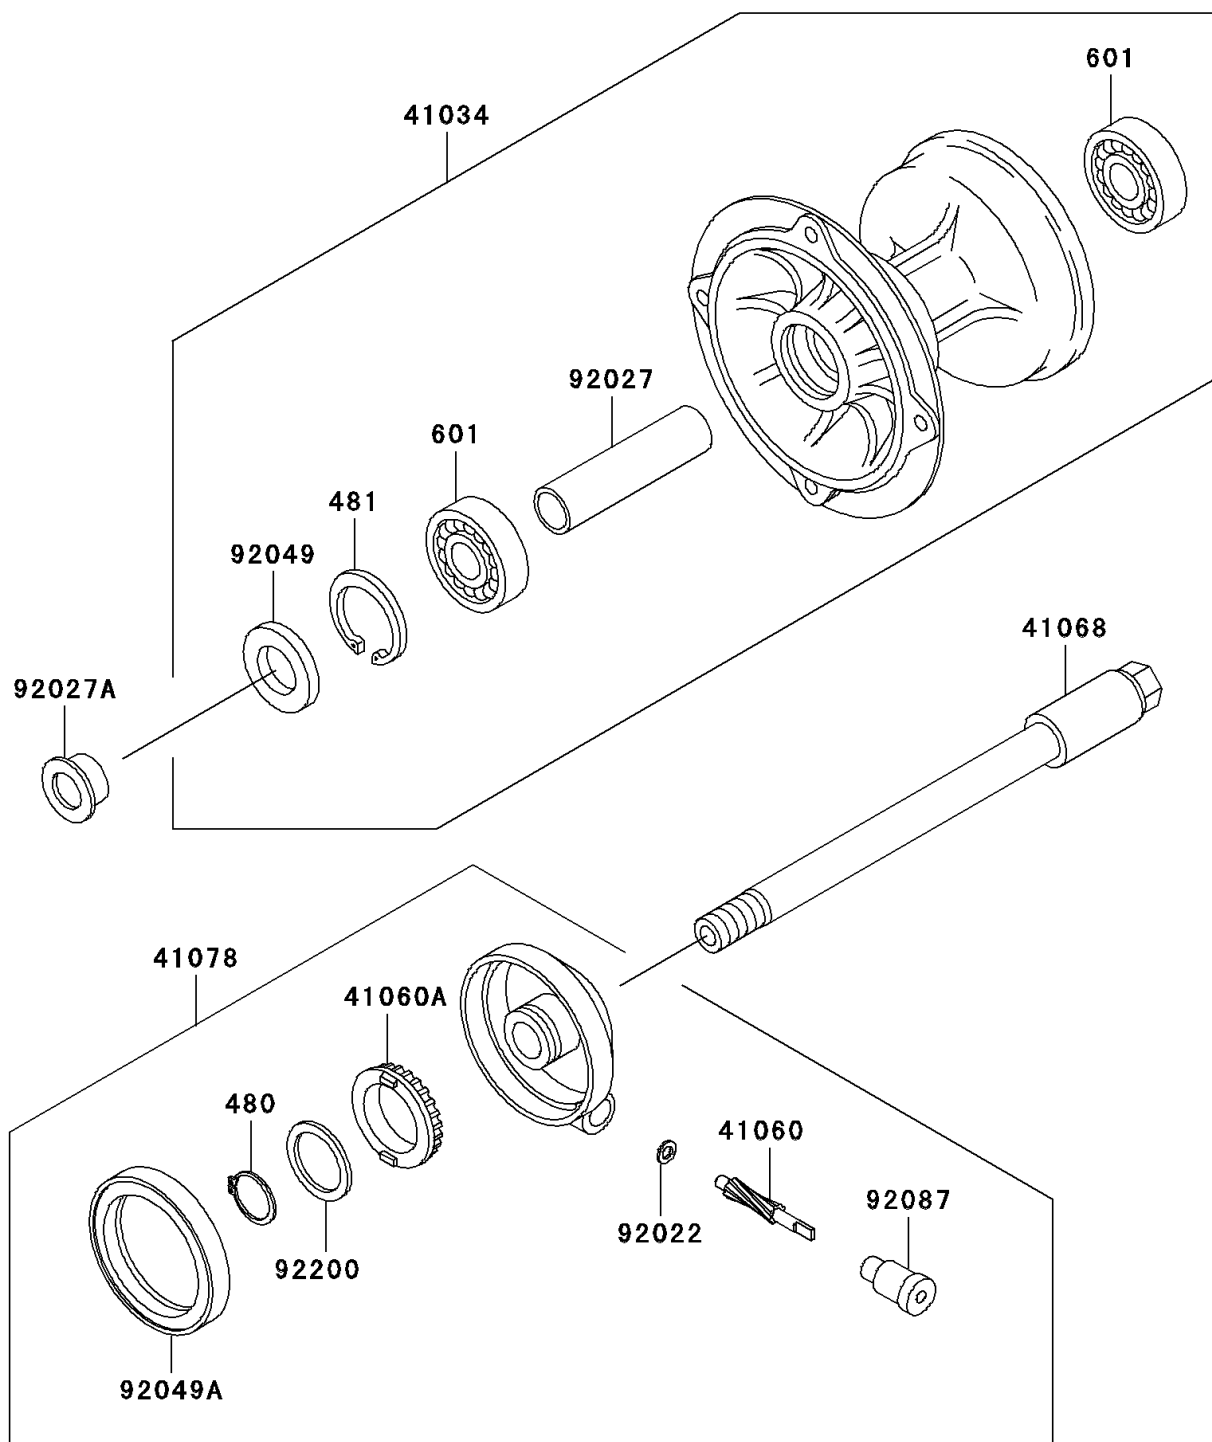

## 1996 KLX650 PARTS DIAGRAM

Front Hub

F2230

## 1996 KLX650 PARTS LIST

Front Hub

ITEM NAME	PART NUMBER	QUANTITY
CIRCLIP-TYPE-C,24MM (Ref # 480)	480J2400	1
CIRCLIP-TYPE-C,35MM (Ref # 481)	481J3500	1
BEARING-BALL,#6202UG (Ref # 601)	601B6202UG	1
DRUM-ASSY,FRONT BRAKE (Ref # 41034)	41034-1217	1
GEAR-METER SCREW,8T (Ref # 41060)	41060-1145	1
GEAR-METER SCREW,24T (Ref # 41060A)	41060-1146	1
AXLE,FR (Ref # 41068)	41068-1352	1
CASE-ASSY-METER GEAR (Ref # 41078)	41078-1096	1
WASHER,5X9.5X0.8 (Ref # 92022)	92022-1511	1
COLLAR,15.2X22.2X75 (Ref # 92027)	92027-1958	1
COLLAR,L=12 (Ref # 92027A)	92027-1959	1
SEAL-OIL,MH20354.5 (Ref # 92049)	92049-1176	1
SEAL-OIL,SDD 50 62 7 (Ref # 92049A)	92049-1399	1
BUSHING-METER GEAR (Ref # 92087)	92087-1060	1
WASHER,24X31X0.8 (Ref # 92200)	92200-1137	1