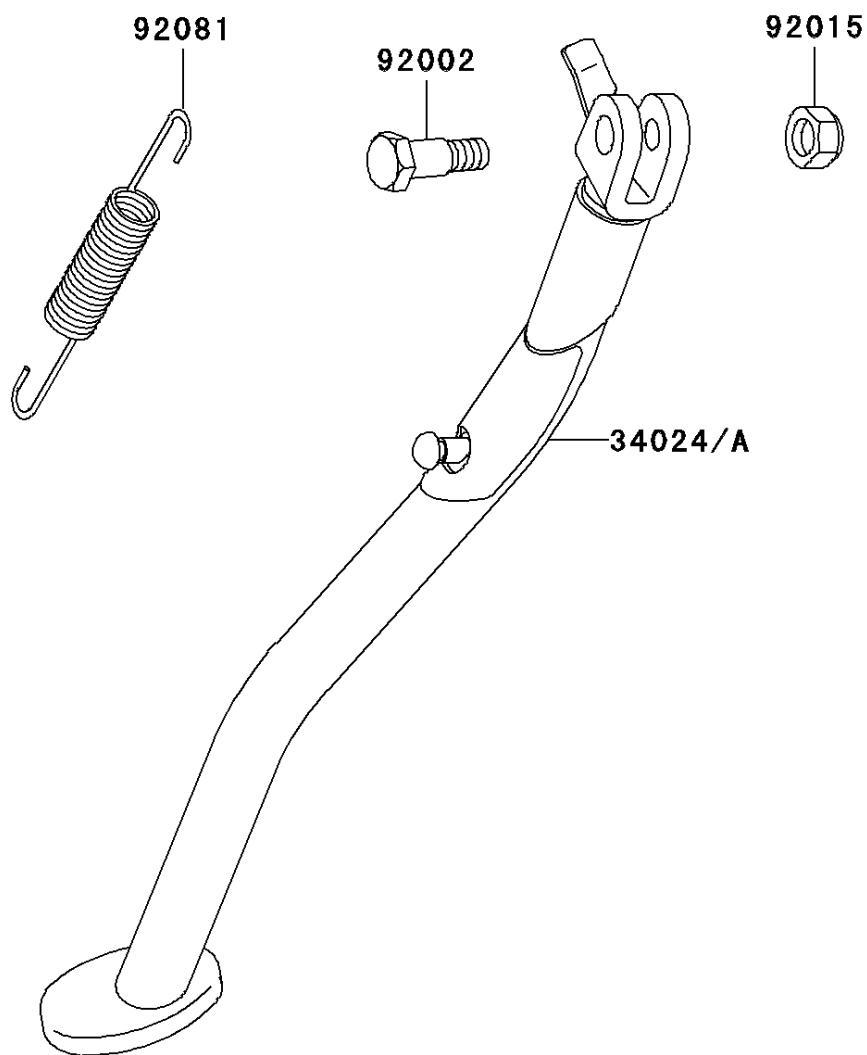

1996 KLX650 PARTS DIAGRAM

Stand(s)

F2190

1996 KLX650 PARTS LIST

Stand(s)

ITEM NAME	PART NUMBER	QUANTITY
STAND-SIDE,SILVER NO.25 (Ref # 34024A)	34024-1312-CE	1
BOLT,SIDE STAND (Ref # 92002)	92002-1813	1
NUT,LOCK,10MM,BLACK (Ref # 92015)	92015-1188	1
SPRING (Ref # 92081)	92081-1419	1