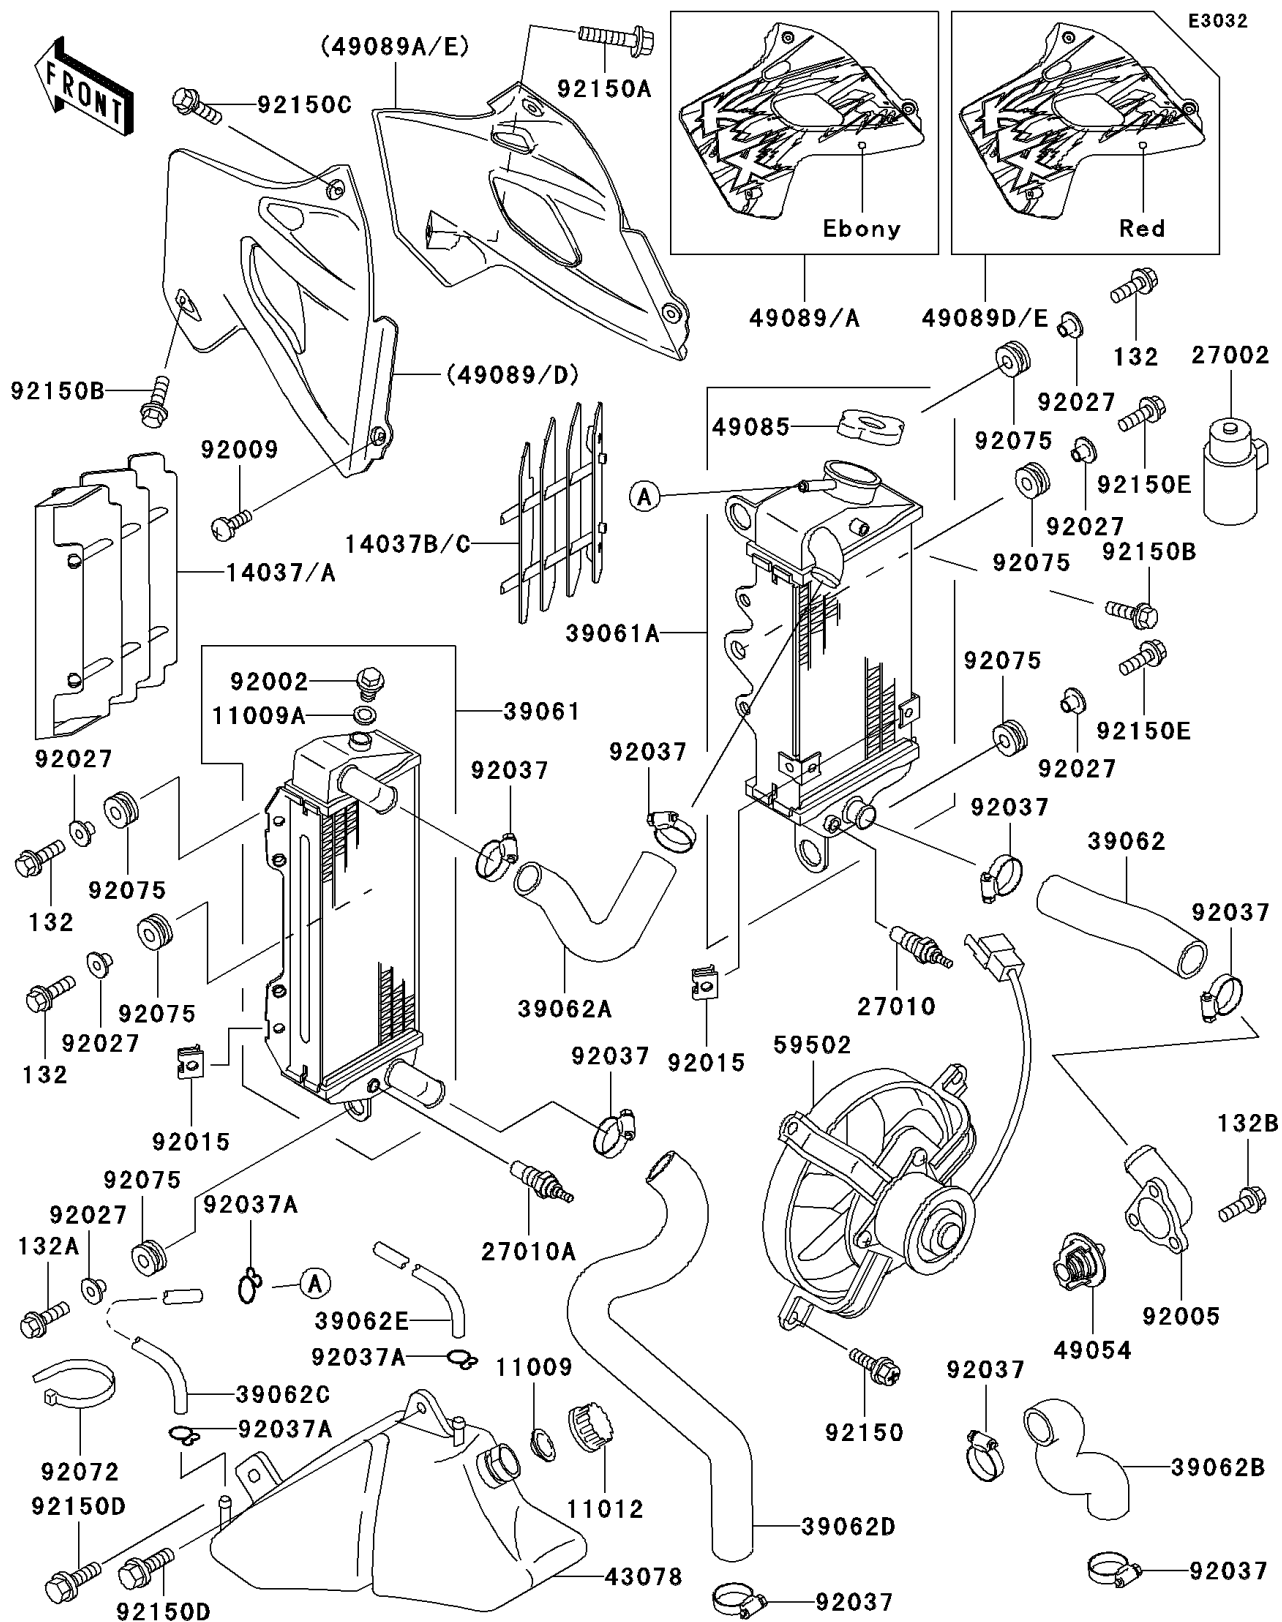

1996 KLX650 PARTS DIAGRAM

Radiator

1996 KLX650 PARTS LIST

Radiator

ITEM NAME	PART NUMBER	QUANTITY
GASKET,RESERVOIR TANK CAP (Ref # 11009)	11009-1145	1
GASKET,DRAIN BOLT (Ref # 11009A)	11009-1152	1
CAP (Ref # 11012)	11012-1084	1
SCREEN,LH,S.RED (Ref # 14037)	14037-1160-6B	1
SCREEN,RH,S.RED (Ref # 14037B)	14037-1164-6B	1
RELAY-ASSY (Ref # 27002)	27002-1051	1
SWITCH,FAN (Ref # 27010)	27010-1180	1
SWITCH,WARNING (Ref # 27010A)	27010-1199	1
RADIATOR-ASSY,LH (Ref # 39061)	39061-1188	1
RADIATOR-ASSY,RH (Ref # 39061A)	39061-1189	1
HOSE-COOLING,HEAD-RADIATOR RH (Ref # 39062)	39062-1514	1
HOSE-COOLING,RADIATOR-RADIATOR (Ref # 39062A)	39062-1515	1
HOSE-COOLING,PUMP-CYLINDER (Ref # 39062B)	39062-1517	1
HOSE-COOLING,RESERVOIR (Ref # 39062C)	39062-1560	1
HOSE-COOLING,RADIATOR,LH-PUMP (Ref # 39062D)	39062-1561	1
HOSE-COOLING,OVERFLOW (Ref # 39062E)	39062-1570	1
RESERVOIR (Ref # 43078)	43078-1128	1
THERMOSTAT (Ref # 49054)	49054-1053	1
CAP-ASSY-PRESSURE (Ref # 49085)	49085-1066	1
SHROUD-ENGINE,LH,S.RED (Ref # 49089D)	49089-5201-6B	1
SHROUD-ENGINE,RH,S.RED (Ref # 49089E)	49089-5202-6B	1
FAN-ASSY (Ref # 59502)	59502-1103	1
BOLT,RADIATOR DRAIN (Ref # 92002)	92002-1682	1
FITTING (Ref # 92005)	92005-1258	1
SCREW,6X10 (Ref # 92009)	92009-1661	1
NUT (Ref # 92015)	92015-1487	1
COLLAR,L=11.1 (Ref # 92027)	92027-194	1
CLAMP,COOLING HOSE (Ref # 92037)	92037-1589	1
CLAMP (Ref # 92037A)	92037-1712	1

1996 KLX650 PARTS LIST

Radiator

ITEM NAME	PART NUMBER	QUANTITY
BAND,L=140 (Ref # 92072)	92072-1293	1
BOLT-FLANGED-SMALL (Ref # 132)	132J0620	1
BOLT-FLANGED-SMALL (Ref # 132A)	132J0625	1
BOLT-FLANGED-SMALL (Ref # 132B)	132Y0612	1
DAMPER (Ref # 92075)	92075-209	1
BOLT,6X12 (Ref # 92150)	92150-1186	1
BOLT,6X20 (Ref # 92150A)	92150-1339	1
BOLT,6X14 (Ref # 92150B)	92150-1340	1
BOLT,6X12 (Ref # 92150C)	92150-1435	1
BOLT,FLANGED,6X14 (Ref # 92150D)	92150-1504	1
BOLT,6X25 (Ref # 92150E)	92150-1829	1