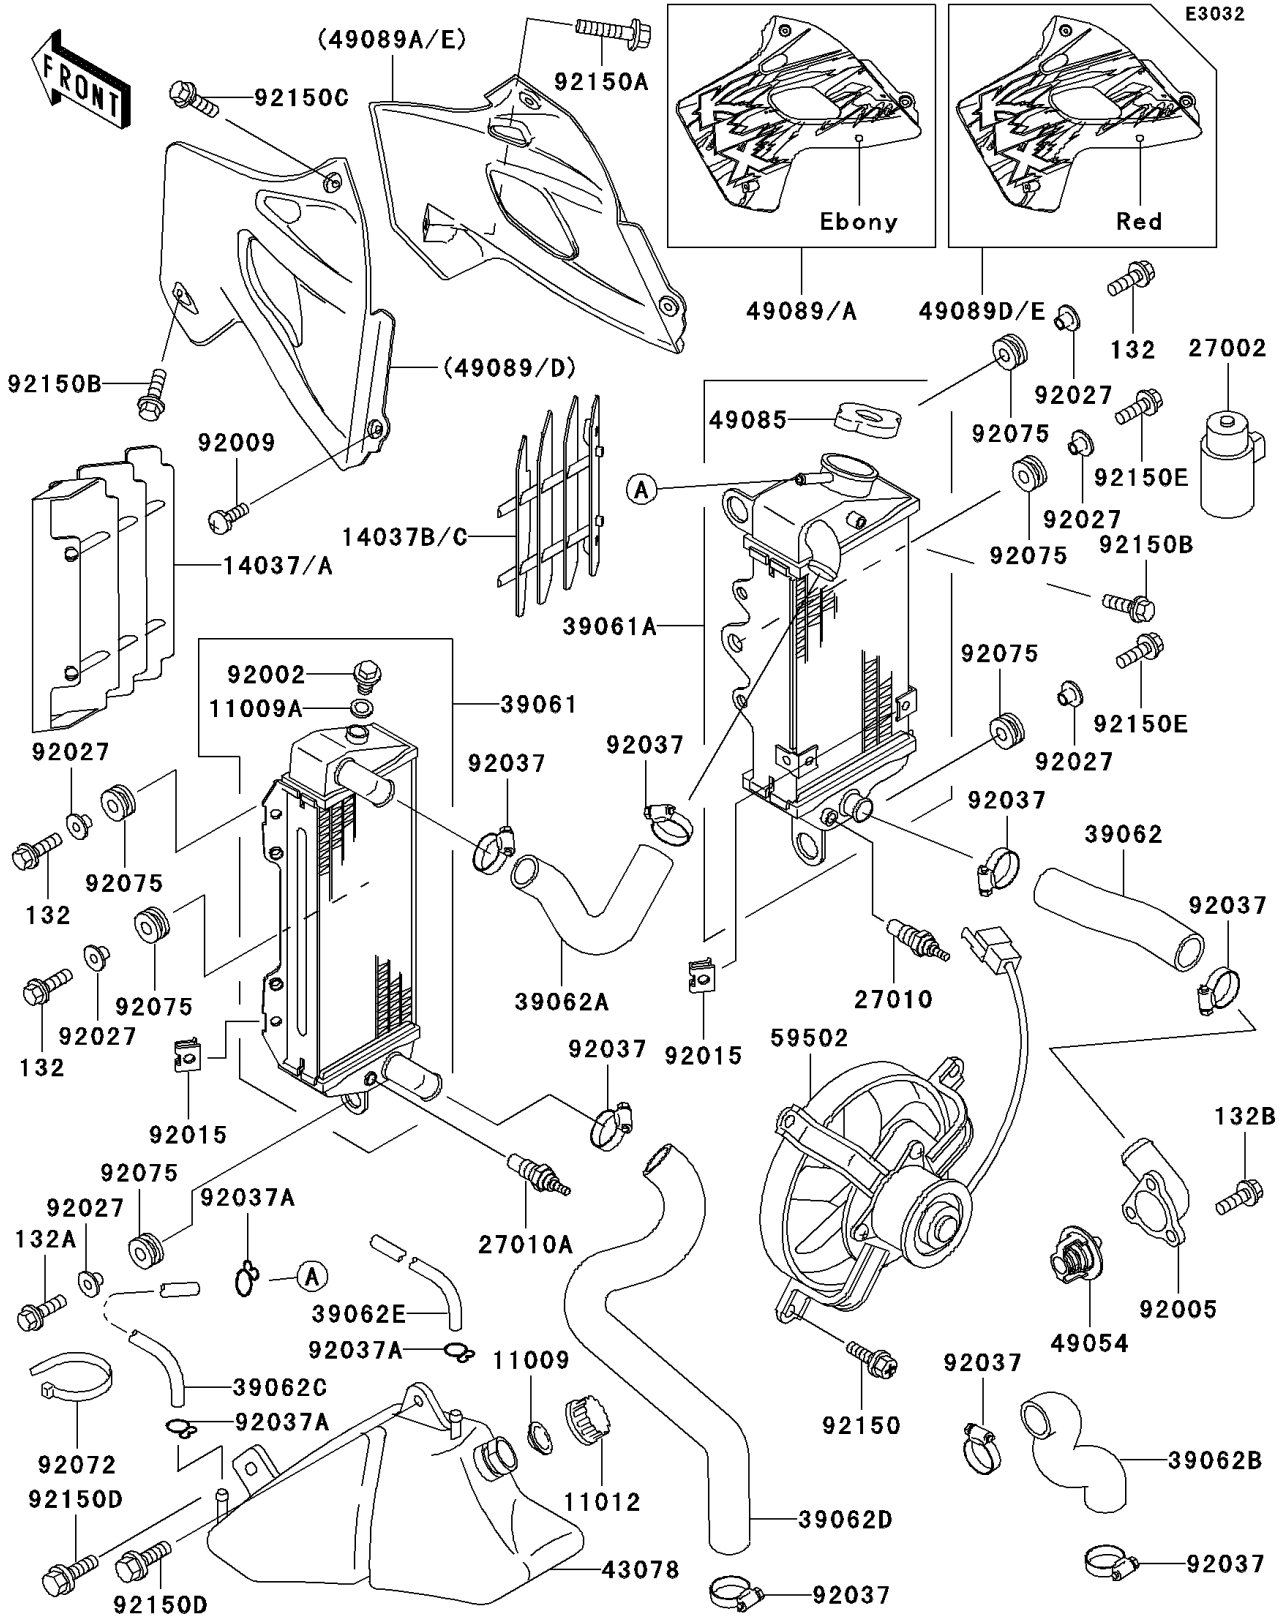

1995 KLX650 PARTS DIAGRAM

Radiator

1995 KLX650 PARTS LIST

Radiator

ITEM NAME	PART NUMBER	QUANTITY
GASKET,RESERVOIR TANK CAP (Ref # 11009)	11009-1145	1
GASKET,DRAIN BOLT (Ref # 11009A)	11009-1152	1
CAP (Ref # 11012)	11012-1084	1
SCREEN,LH,S.RED (Ref # 14037)	14037-1160-6B	1
SCREEN,RH,S.RED (Ref # 14037B)	14037-1164-6B	1
RELAY-ASSY (Ref # 27002)	27002-1051	1
SWITCH,FAN (Ref # 27010)	27010-1180	1
SWITCH,WARNING (Ref # 27010A)	27010-1199	1
RADIATOR-ASSY,LH (Ref # 39061)	39061-1188	1
RADIATOR-ASSY,RH (Ref # 39061A)	39061-1189	1
HOSE-COOLING,HEAD-RADIATOR RH (Ref # 39062)	39062-1514	1
HOSE-COOLING,RADIATOR-RADIATOR (Ref # 39062A)	39062-1515	1
HOSE-COOLING,PUMP-CYLINDER (Ref # 39062B)	39062-1517	1
HOSE-COOLING,RESERVOIR (Ref # 39062C)	39062-1560	1
HOSE-COOLING,RADIATOR,LH-PUMP (Ref # 39062D)	39062-1561	1
HOSE-COOLING,OVERFLOW (Ref # 39062E)	39062-1570	1
RESERVOIR (Ref # 43078)	43078-1128	1
THERMOSTAT (Ref # 49054)	49054-1053	1
CAP-ASSY-PRESSURE (Ref # 49085)	49085-1066	1
SHROUD-ENGINE,LH,S.RED (Ref # 49089D)	49089-5201-6B	1
SHROUD-ENGINE,RH,S.RED (Ref # 49089E)	49089-5202-6B	1
FAN-ASSY (Ref # 59502)	59502-1103	1
BOLT,RADIATOR DRAIN (Ref # 92002)	92002-1682	1
FITTING (Ref # 92005)	92005-1258	1
SCREW,6X10 (Ref # 92009)	92009-1661	2
NUT (Ref # 92015)	92015-1487	4
COLLAR,L=11.1 (Ref # 92027)	92027-194	6
CLAMP,COOLING HOSE (Ref # 92037)	92037-1589	8
CLAMP (Ref # 92037A)	92037-1712	3

1995 KLX650 PARTS LIST

Radiator

ITEM NAME	PART NUMBER	QUANTITY
BAND,L=140 (Ref # 92072)	92072-1293	3
BOLT-FLANGED-SMALL (Ref # 132)	132J0620	3
BOLT-FLANGED-SMALL (Ref # 132A)	132J0625	1
BOLT-FLANGED-SMALL (Ref # 132B)	132Y0612	3
DAMPER (Ref # 92075)	92075-209	6
BOLT,6X12 (Ref # 92150)	92150-1186	3
BOLT,6X20 (Ref # 92150A)	92150-1339	1
BOLT,6X14 (Ref # 92150B)	92150-1340	3
BOLT,6X12 (Ref # 92150C)	92150-1435	2
BOLT,FLANGED,6X14 (Ref # 92150D)	92150-1504	2
BOLT,6X25 (Ref # 92150E)	92150-1829	2