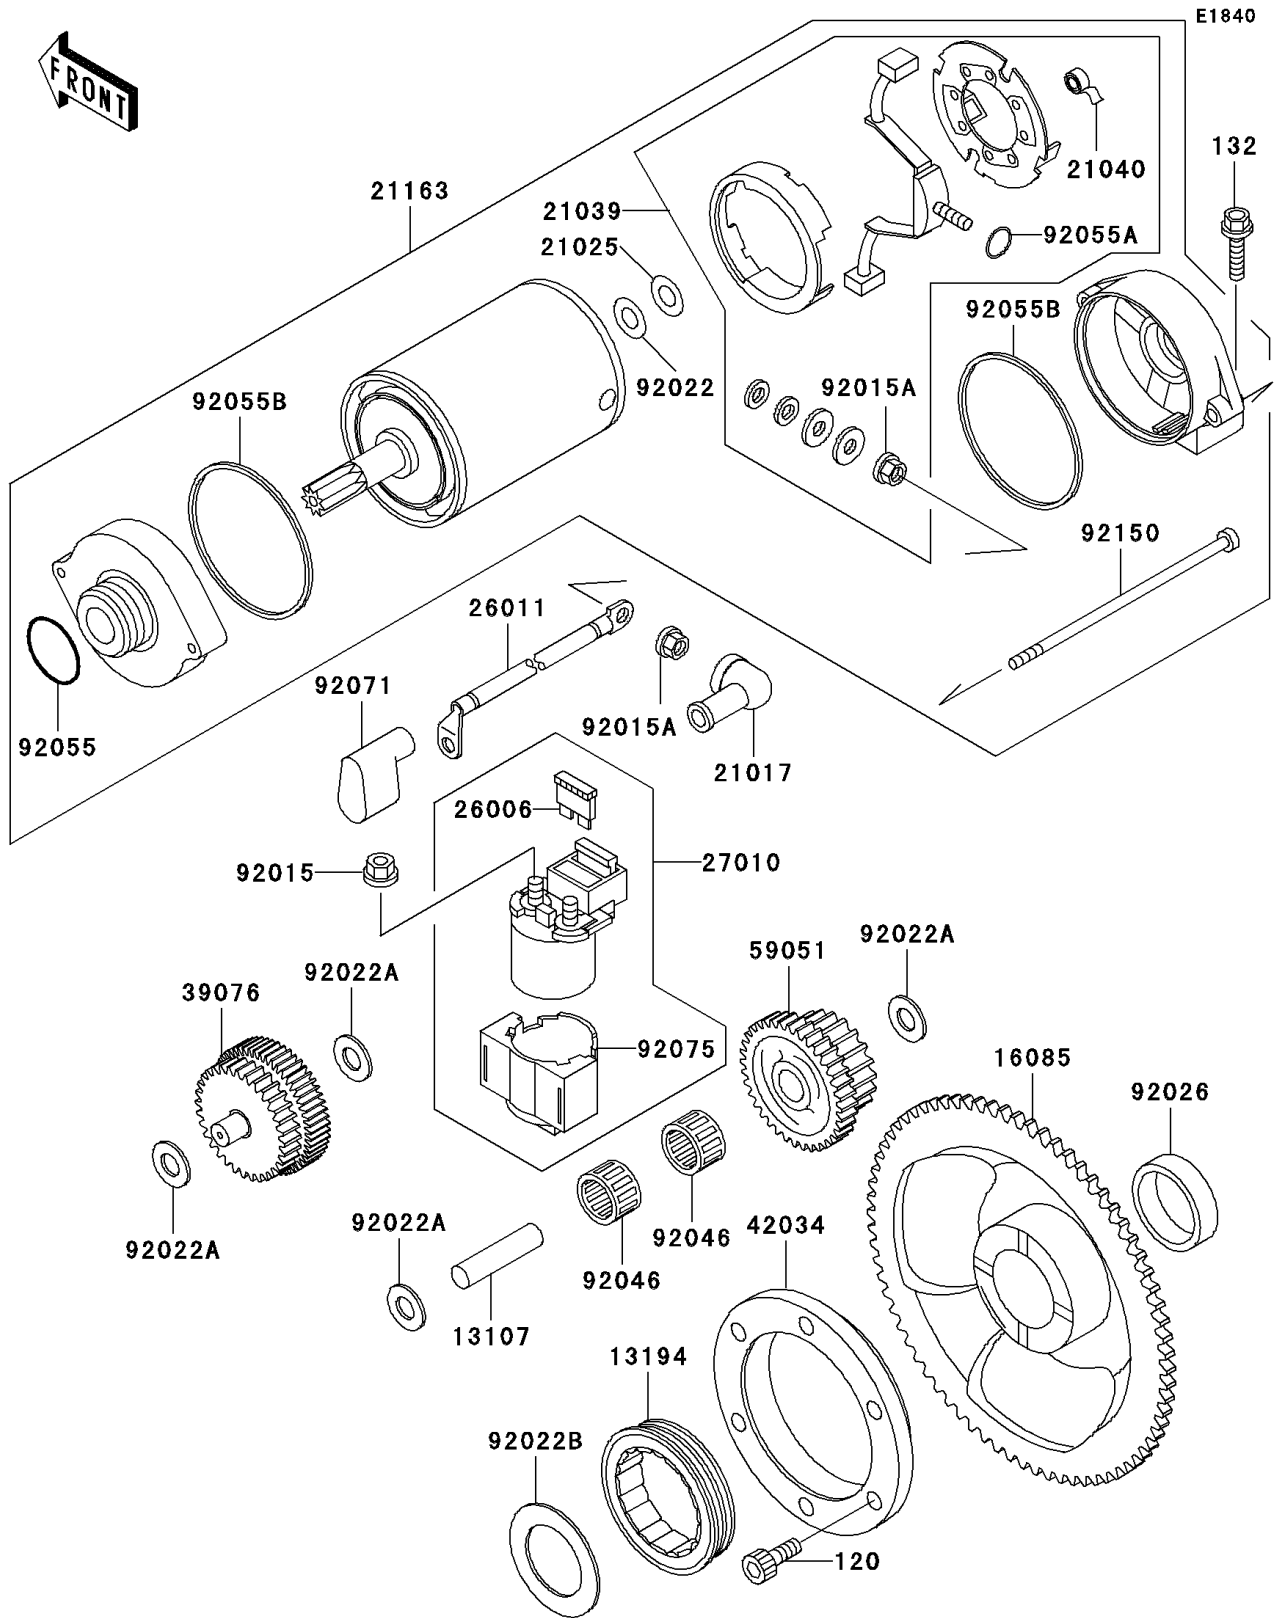

1996 KLX650 PARTS DIAGRAM

Starter Motor

1996 KLX650 PARTS LIST

Starter Motor

ITEM NAME	PART NUMBER	QUANTITY
BOLT-SOCKET (Ref # 120)	120P0818	1
BOLT-FLANGED-SMALL (Ref # 132)	132Y0625	1
SHAFT,IDLER (Ref # 13107)	13107-1135	1
CLUTCH-ONEWAY (Ref # 13194)	13194-1089	1
GEAR,ONEWAY CLUTCH,85T (Ref # 16085)	16085-1259	1
GROMMET,STARTER TERMINAL (Ref # 21017)	21017-017	1
WASHER,9.1X18X0.2 (Ref # 21025)	21025-011	1
BRUSH,CARBON (Ref # 21039)	21039-1060	1
SPRING-BRUSH (Ref # 21040)	21040-1055	1
STARTER-ELECTRIC (Ref # 21163)	21163-1217	1
FUSE,20A-Y (Ref # 26006)	26006-1051	1
WIRE-LEAD,STARTER MOTOR (Ref # 26011)	26011-1583	1
SWITCH (Ref # 27010)	27010-1243	1
LIMITER,STARTER IDLE GEAR (Ref # 39076)	39076-1065	1
COUPLING (Ref # 42034)	42034-1094	1
GEAR-SPUR,39T&20T (Ref # 59051)	59051-1298	1
NUT,FLANGED,6MM (Ref # 92015)	92015-1193	1
NUT,STARTER MOTOR (Ref # 92015A)	92015-1476	1
WASHER,9.1X18X0.8 (Ref # 92022)	92022-1132	1
WASHER,10.2X20X0.5 (Ref # 92022A)	92022-1649	1
WASHER,32.2X50X1.0 (Ref # 92022B)	92022-1650	1
SPACER,32.1X38.8X10.1 (Ref # 92026)	92026-1426	1
BEARING-NEEDLE,K10X14X10 (Ref # 92046)	92046-1134	1
RING-O (Ref # 92055)	92055-1276	1
RING-O,4.5X2.0 (Ref # 92055A)	92055-1370	1
RING-O,STARTER MOTOR (Ref # 92055B)	92055-1381	1
GROMMET,TERMINAL (Ref # 92071)	92071-1130	1
DAMPER,MAGNETIC SWITCH (Ref # 92075)	92075-1863	1
BOLT (Ref # 92150)	92150-1693	1