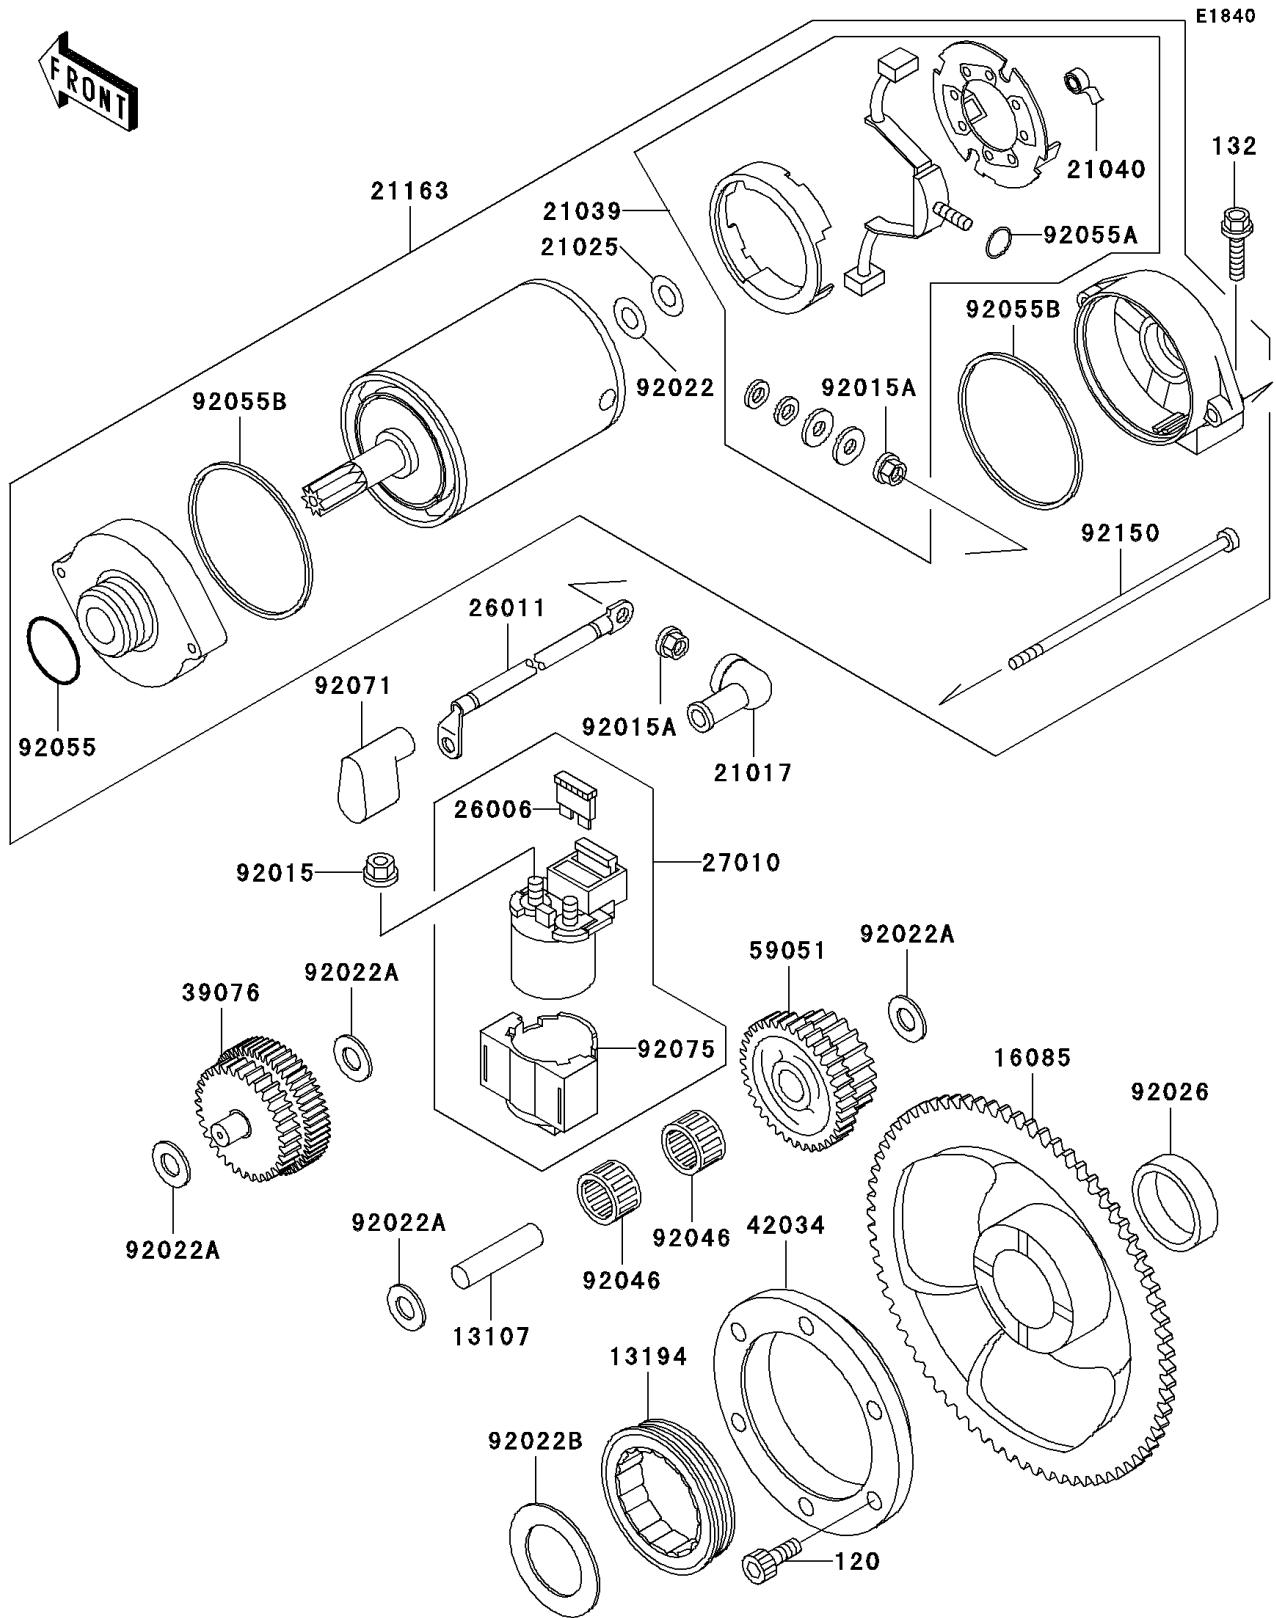

# 1994 KLX650 PARTS DIAGRAM

Starter Motor

# 1994 KLX650 PARTS LIST

## Starter Motor

ITEM NAME	PART NUMBER	QUANTITY
BOLT-SOCKET (Ref # 120)	120P0818	6
BOLT-FLANGED-SMALL (Ref # 132)	132Y0625	2
SHAFT,IDLER (Ref # 13107)	13107-1135	1
CLUTCH-ONEWAY (Ref # 13194)	13194-1089	1
GEAR,ONEWAY CLUTCH,85T (Ref # 16085)	16085-1259	1
GROMMET,STARTER TERMINAL (Ref # 21017)	21017-017	1
WASHER,9.1X18X0.2 (Ref # 21025)	21025-011	AR
BRUSH,CARBON (Ref # 21039)	21039-1060	1
SPRING-BRUSH (Ref # 21040)	21040-1055	4
STARTER-ELECTRIC (Ref # 21163)	21163-1217	1
FUSE,20A-Y (Ref # 26006)	26006-1051	2
WIRE-LEAD,STARTER MOTOR (Ref # 26011)	26011-1583	1
SWITCH (Ref # 27010)	27010-1243	1
LIMITER,STARTER IDLE GEAR (Ref # 39076)	39076-1065	1
COUPLING (Ref # 42034)	42034-1094	1
GEAR-SPUR,39T&20T (Ref # 59051)	59051-1298	1
NUT,FLANGED,6MM (Ref # 92015)	92015-1193	2
NUT,STARTER MOTOR (Ref # 92015A)	92015-1476	2
WASHER,9.1X18X0.8 (Ref # 92022)	92022-1132	1
WASHER,10.2X20X0.5 (Ref # 92022A)	92022-1649	4
WASHER,32.2X50X1.0 (Ref # 92022B)	92022-1650	1
SPACER,32.1X38.8X10.1 (Ref # 92026)	92026-1426	1
BEARING-NEEDLE,K10X14X10 (Ref # 92046)	92046-1134	2
RING-O (Ref # 92055)	92055-1276	1
RING-O,4.5X2.0 (Ref # 92055A)	92055-1370	1
RING-O,STARTER MOTOR (Ref # 92055B)	92055-1381	2
GROMMET,TERMINAL (Ref # 92071)	92071-1130	1
DAMPER,MAGNETIC SWITCH (Ref # 92075)	92075-1863	1
BOLT (Ref # 92150)	92150-1693	2