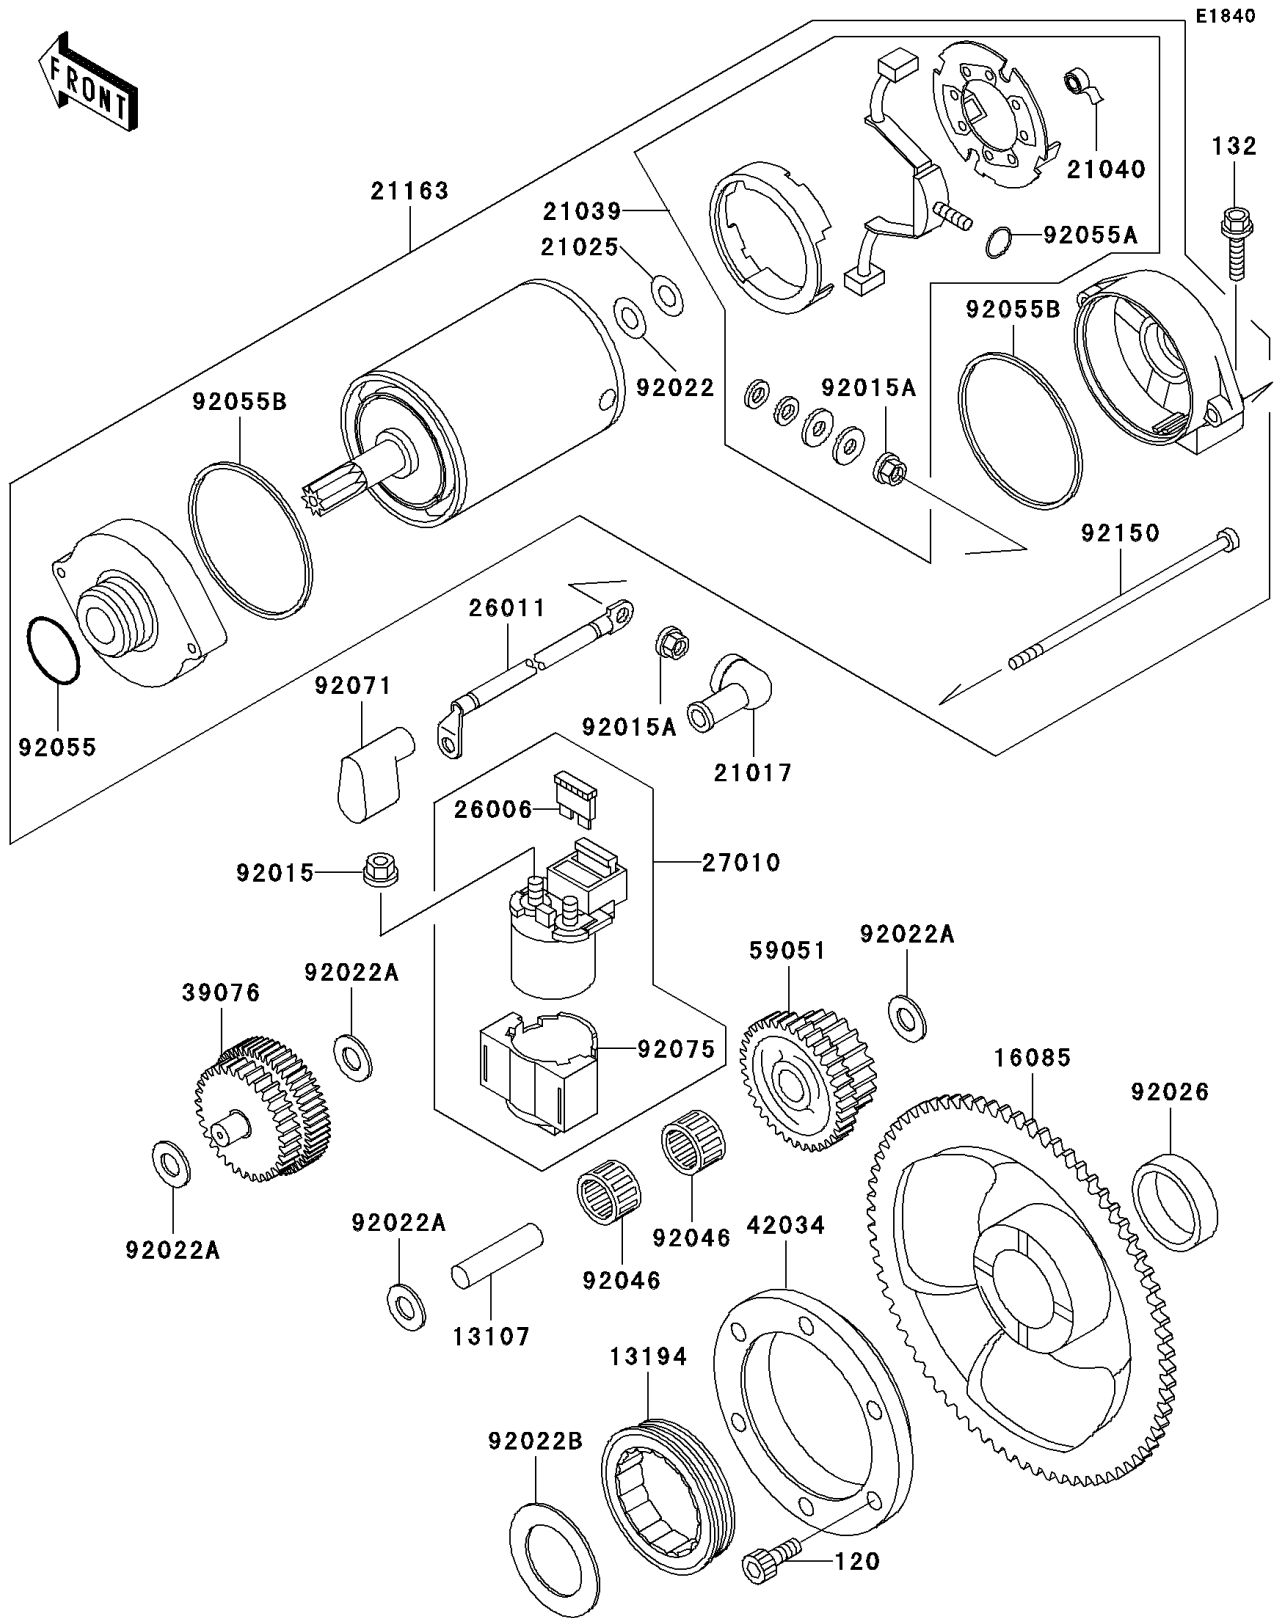

1994 KLX650 PARTS DIAGRAM

Starter Motor

1994 KLX650 PARTS LIST

Starter Motor

ITEM NAME	PART NUMBER	QUANTITY
BOLT-SOCKET (Ref # 120)	120P0818	6
BOLT-FLANGED-SMALL (Ref # 132)	132Y0625	2
SHAFT,IDLER (Ref # 13107)	13107-1135	1
CLUTCH-ONEWAY (Ref # 13194)	13194-1089	1
GEAR,ONEWAY CLUTCH,85T (Ref # 16085)	16085-1259	1
GROMMET,STARTER TERMINAL (Ref # 21017)	21017-017	1
WASHER,9.1X18X0.2 (Ref # 21025)	21025-011	AR
BRUSH,CARBON (Ref # 21039)	21039-1060	1
SPRING-BRUSH (Ref # 21040)	21040-1055	4
STARTER-ELECTRIC (Ref # 21163)	21163-1217	1
FUSE,20A-Y (Ref # 26006)	26006-1051	2
WIRE-LEAD,STARTER MOTOR (Ref # 26011)	26011-1583	1
SWITCH (Ref # 27010)	27010-1243	1
LIMITER,STARTER IDLE GEAR (Ref # 39076)	39076-1065	1
COUPLING (Ref # 42034)	42034-1094	1
GEAR-SPUR,39T&20T (Ref # 59051)	59051-1298	1
NUT,FLANGED,6MM (Ref # 92015)	92015-1193	2
NUT,STARTER MOTOR (Ref # 92015A)	92015-1476	2
WASHER,9.1X18X0.8 (Ref # 92022)	92022-1132	1
WASHER,10.2X20X0.5 (Ref # 92022A)	92022-1649	4
WASHER,32.2X50X1.0 (Ref # 92022B)	92022-1650	1
SPACER,32.1X38.8X10.1 (Ref # 92026)	92026-1426	1
BEARING-NEEDLE,K10X14X10 (Ref # 92046)	92046-1134	2
RING-O (Ref # 92055)	92055-1276	1
RING-O,4.5X2.0 (Ref # 92055A)	92055-1370	1
RING-O,STARTER MOTOR (Ref # 92055B)	92055-1381	2
GROMMET,TERMINAL (Ref # 92071)	92071-1130	1
DAMPER,MAGNETIC SWITCH (Ref # 92075)	92075-1863	1
BOLT (Ref # 92150)	92150-1693	2