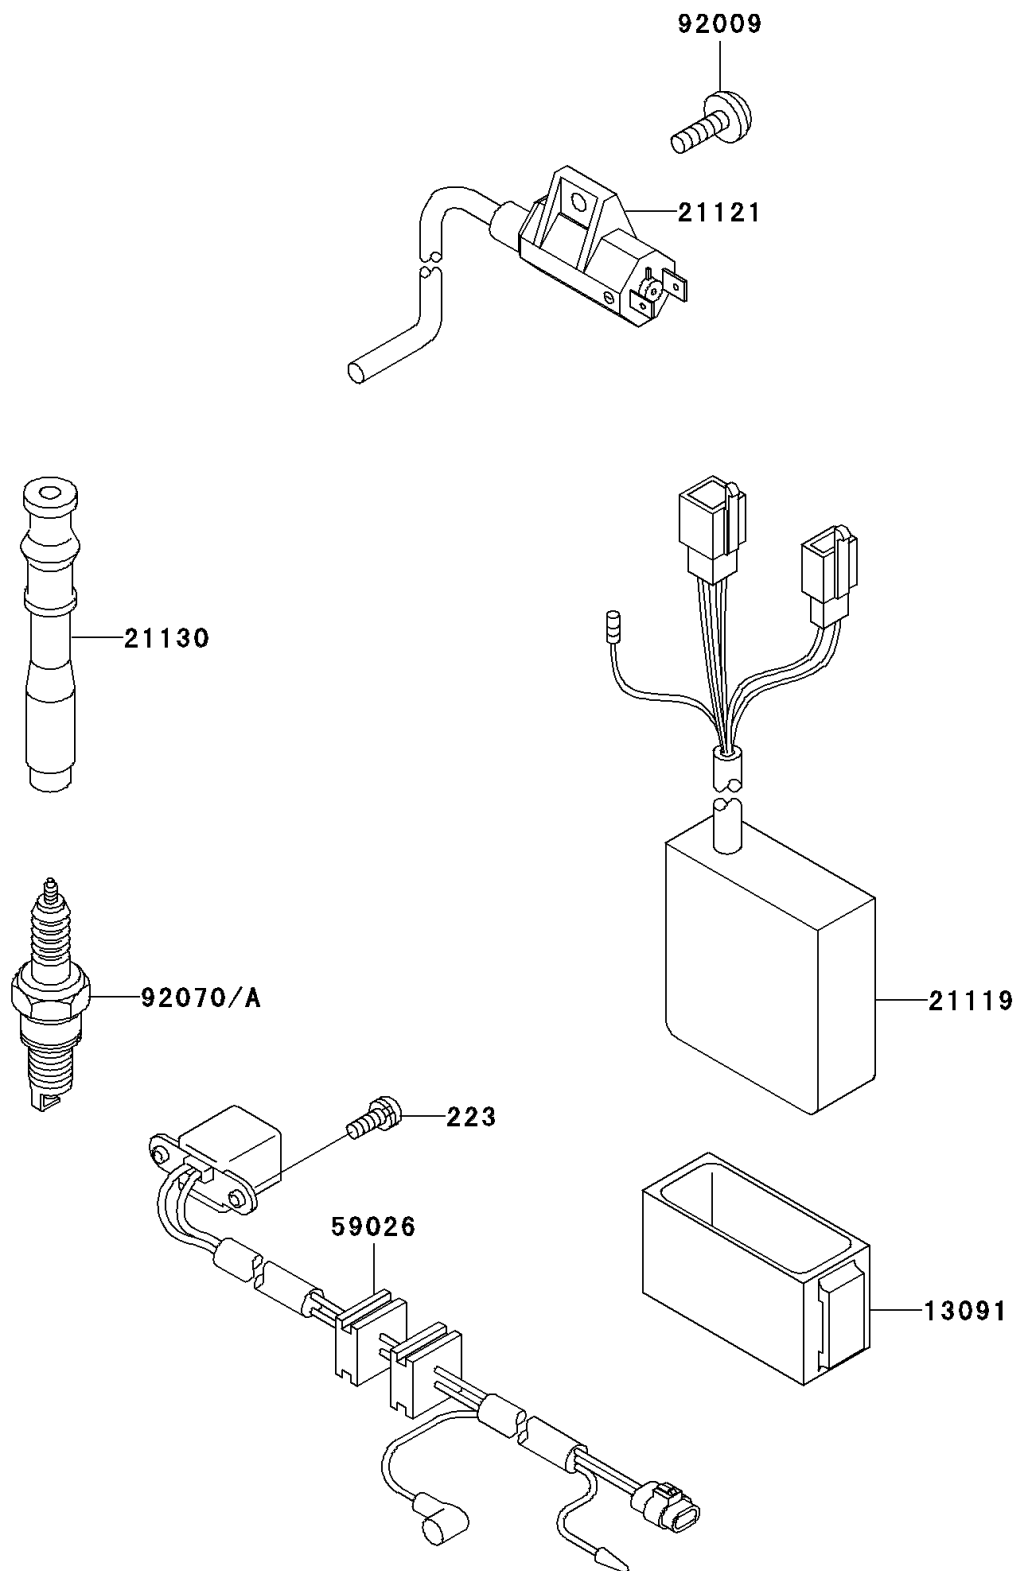

1996 KLX650 PARTS DIAGRAM

Ignition System

E1830

1996 KLX650 PARTS LIST

Ignition System

ITEM NAME	PART NUMBER	QUANTITY
SCREW-PAN-WS-CROS (Ref # 223)	223B0514	1
HOLDER,IGNITER (Ref # 13091)	13091-1271	1
IGNITER (Ref # 21119)	21119-1368	1
COIL-IGNITION (Ref # 21121)	21121-1152	1
CAP-SPARK PLUG (Ref # 21130)	21130-1065	1
COIL-PULSING (Ref # 59026)	59026-1125	1
SCREW,6X18,WHITE (Ref # 92009)	92009-1111	1
PLUG-SPARK,DPR8EA-9(NGK) (Ref # 92070)	92070-1065	1
PLUG-SPARK,X24EPR-U9(ND) (Ref # 92070A)		1