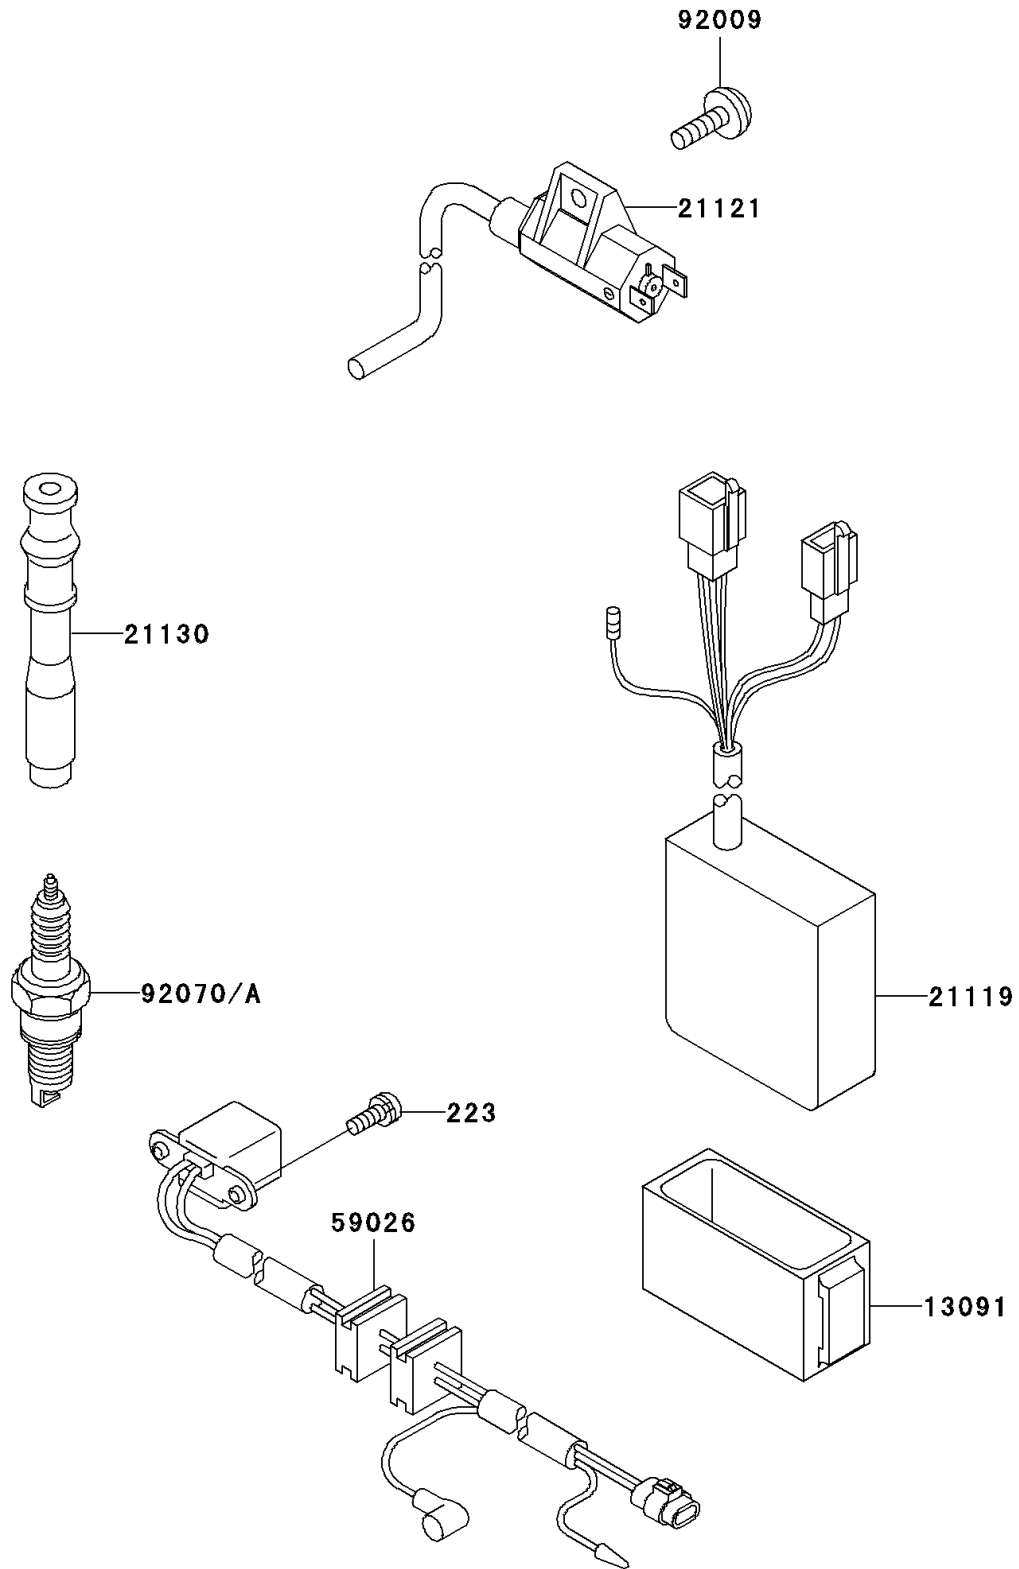

1994 KLX650 PARTS DIAGRAM

Ignition System

E1830

1994 KLX650 PARTS LIST

Ignition System

ITEM NAME	PART NUMBER	QUANTITY
SCREW-PAN-WS-CROS (Ref # 223)	223B0514	2
HOLDER,IGNITER (Ref # 13091)	13091-1271	1
IGNITER (Ref # 21119)	21119-1368	1
COIL-IGNITION (Ref # 21121)	21121-1152	1
CAP-SPARK PLUG (Ref # 21130)	21130-1065	1
COIL-PULSING (Ref # 59026)	59026-1125	1
SCREW,6X18,WHITE (Ref # 92009)	92009-1111	1
PLUG-SPARK,DPR8EA-9(NGK) (Ref # 92070)	92070-1065	1
PLUG-SPARK,X24EPR-U9(ND) (Ref # 92070A)		1