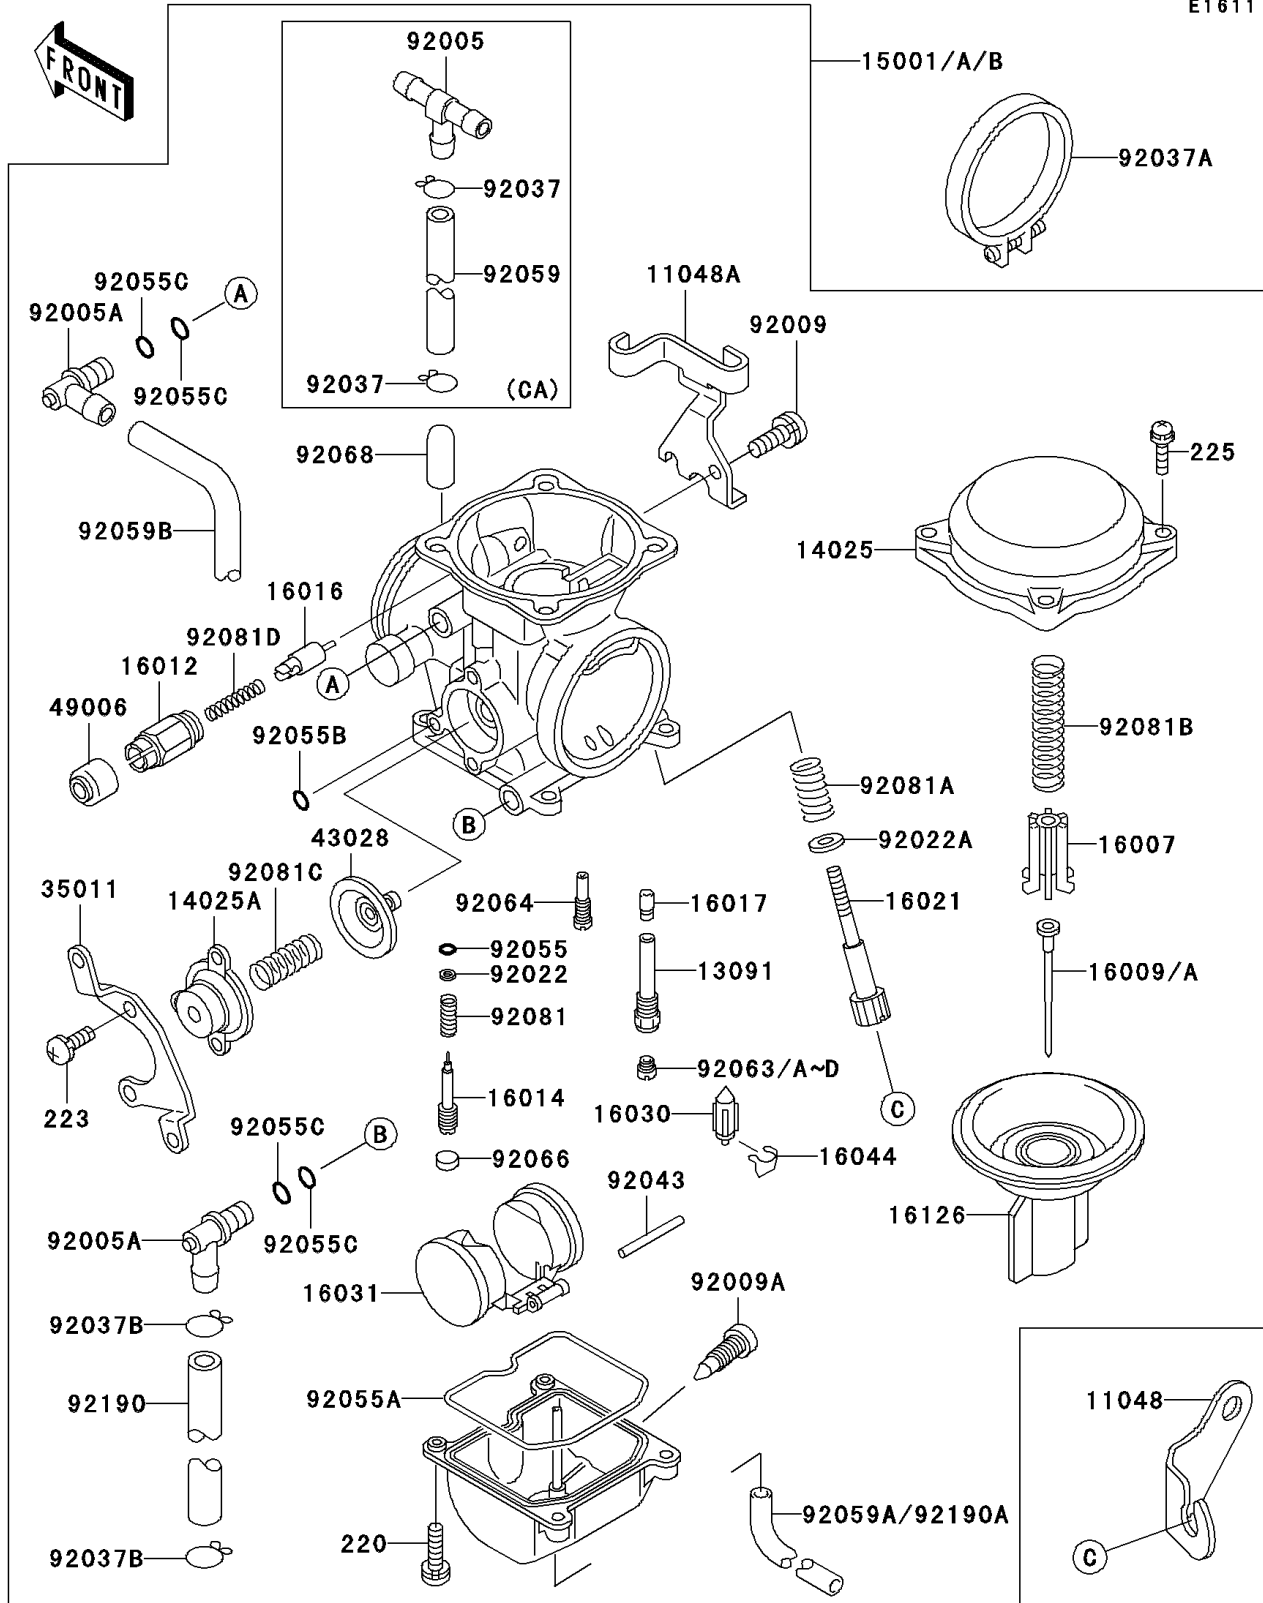

1996 KLX650 PARTS DIAGRAM

Carburetor

E1611