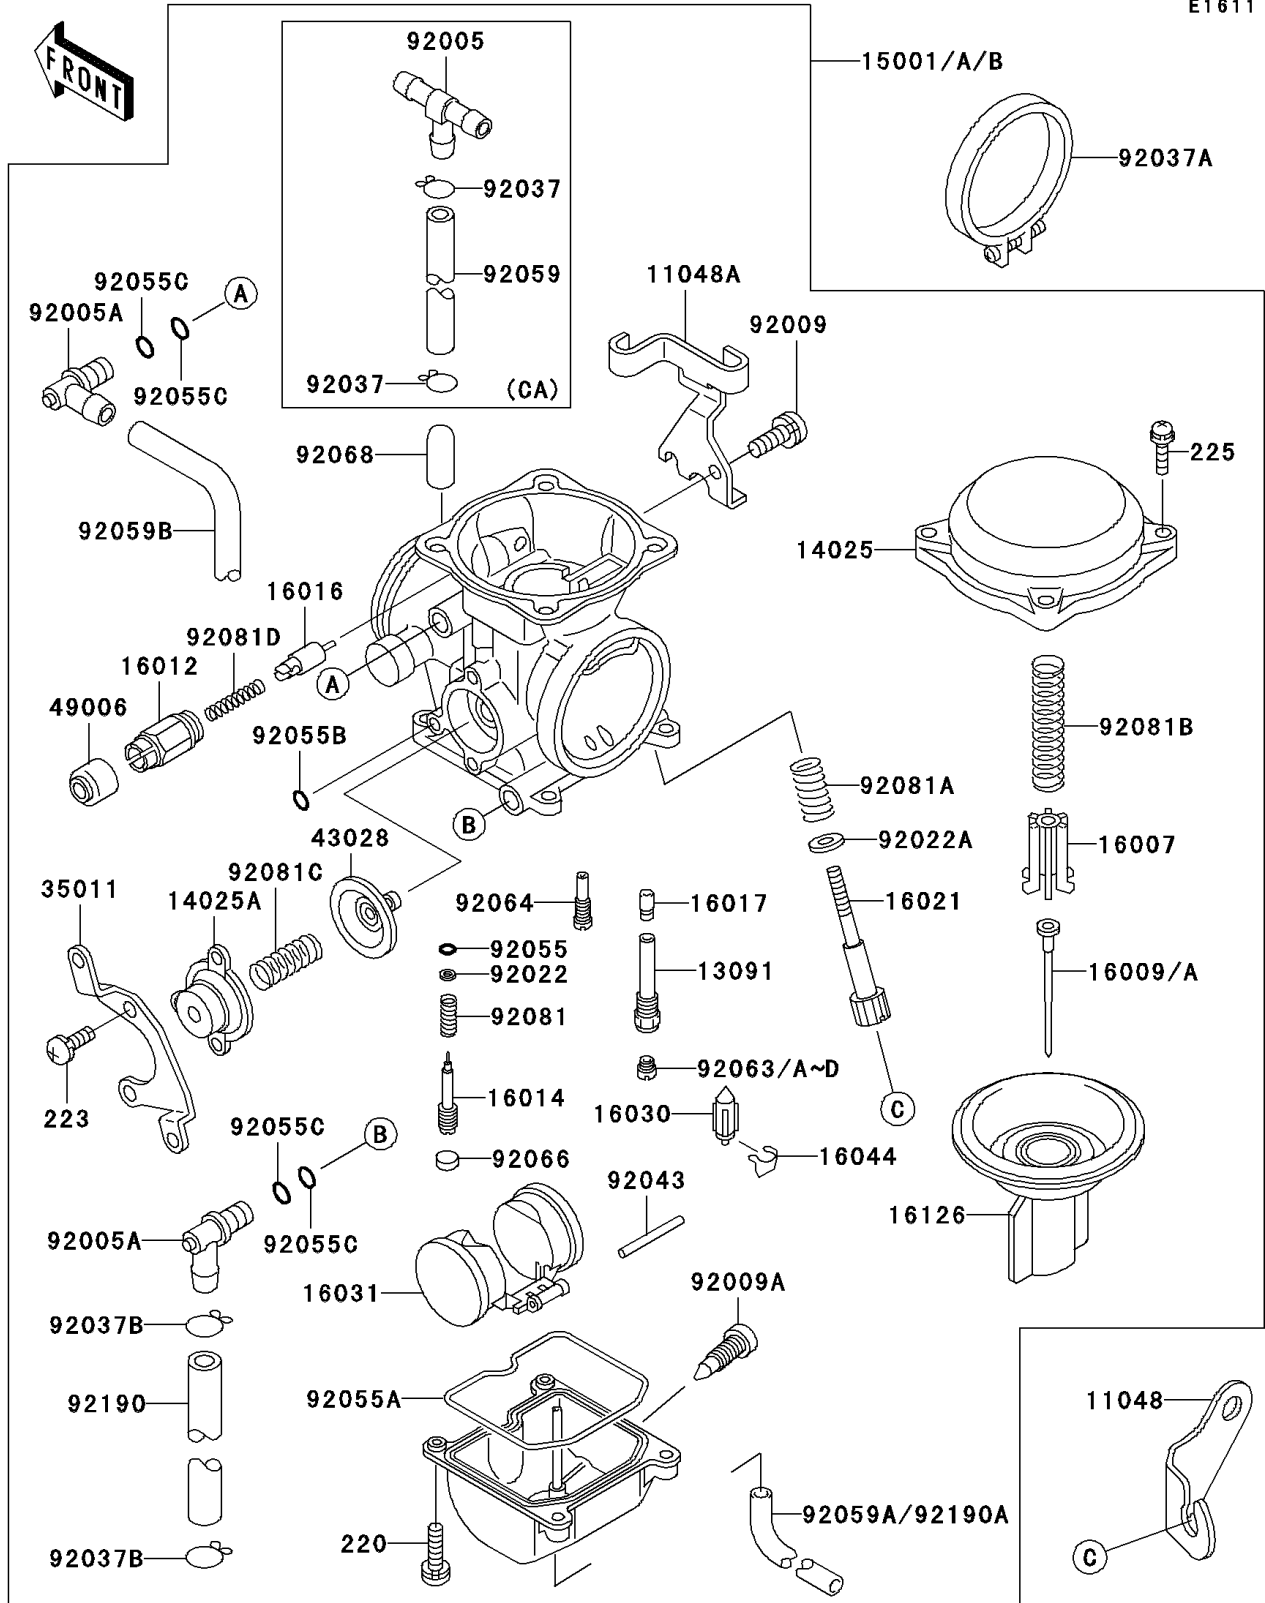

1994 KLX650 PARTS DIAGRAM

Carburetor

E1611