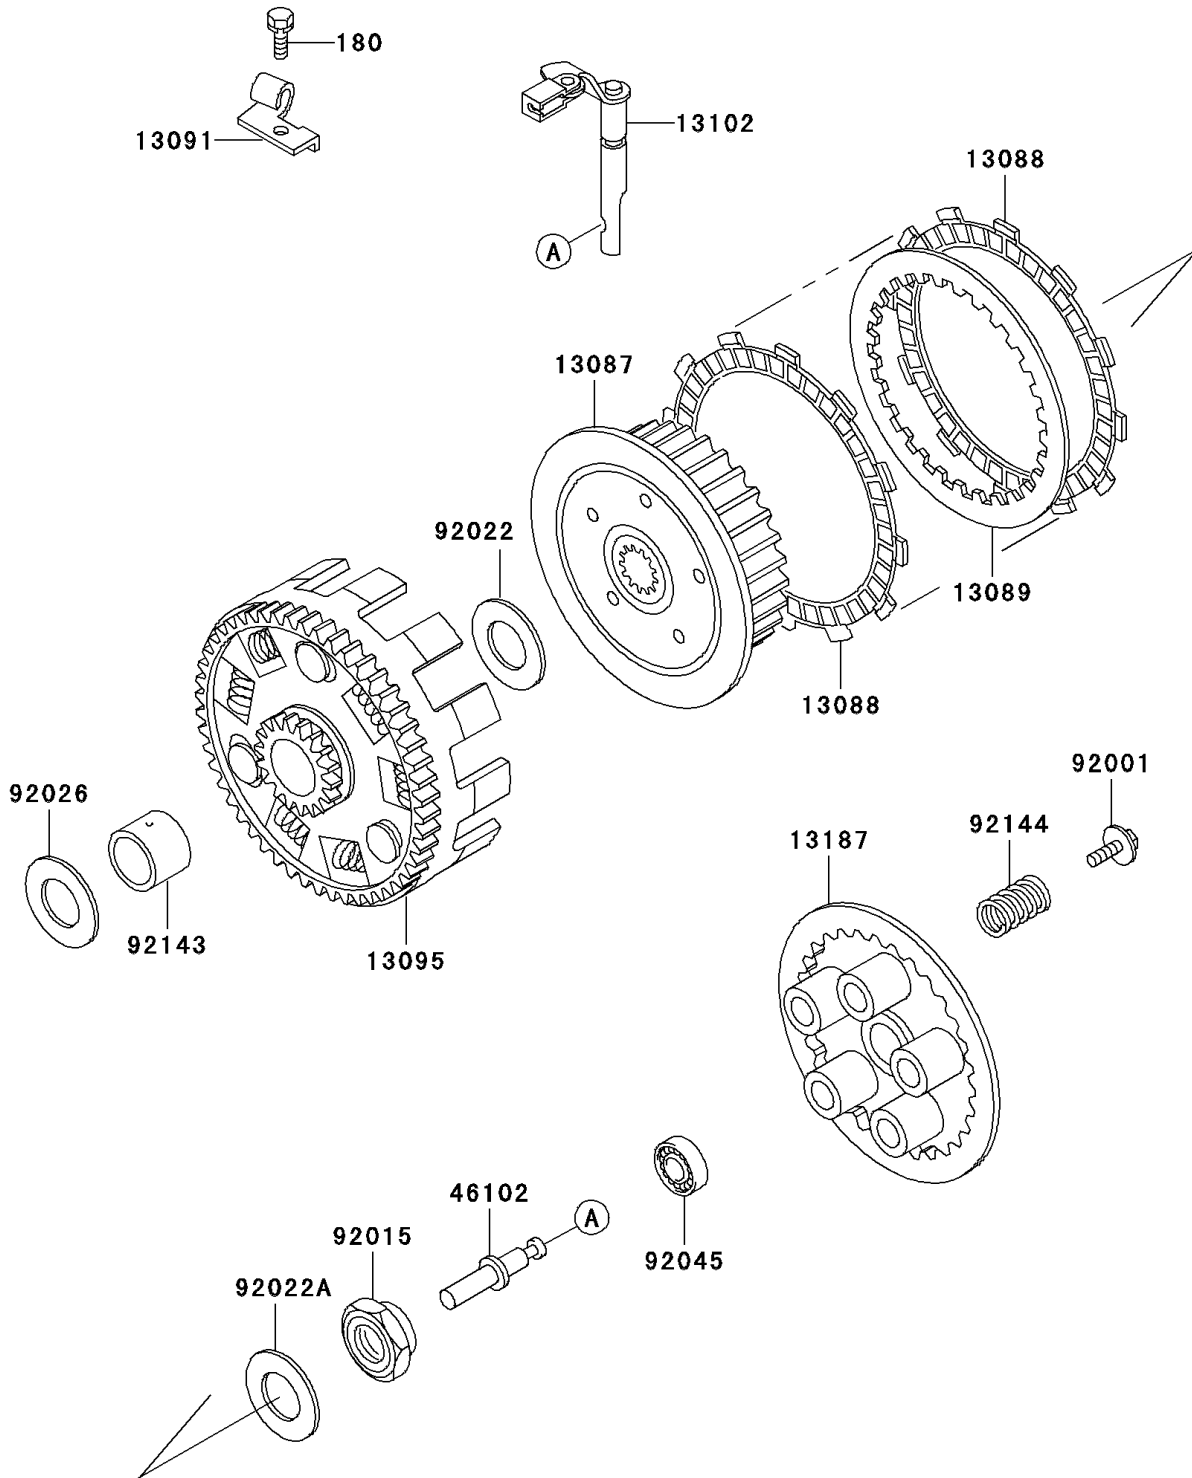

1996 KLX650 PARTS DIAGRAM

Clutch

E1350

1996 KLX650 PARTS LIST

Clutch

ITEM NAME	PART NUMBER	QUANTITY
BOLT-UPSET-WS (Ref # 180)	180J0612	1
HUB-CLUTCH (Ref # 13087)	13087-1162	1
PLATE-FRICTION (Ref # 13088)	13088-040	1
PLATE-CLUTCH,T=2.0 (Ref # 13089)	13089-1068	1
HOLDER,CLUTCH CABLE (Ref # 13091)	13091-1932	1
HOUSING-COMP-CLUTCH (Ref # 13095)	13095-1274	1
RELEASE-COMP-CLUTCH (Ref # 13102)	13102-1131	1
PLATE-CLUTCH OPERATING (Ref # 13187)	13187-1012	1
ROD,CLUTCH (Ref # 46102)	46102-1030	1
BOLT,FLANGED,6X18 (Ref # 92001)	92001-1066	1
NUT,20MM (Ref # 92015)	92015-1555	1
WASHER,25.5X52.6X2 (Ref # 92022)	92022-1476	1
WASHER (Ref # 92022A)	92022-1868	1
SPACER,25.1X38X4 (Ref # 92026)	92026-1206	1
BEARING-BALL,6001C3ML01 (Ref # 92045)	92045-1235	1
COLLAR (Ref # 92143)	92143-1769	1
SPRING,CLUTCH (Ref # 92144)	92144-1151	1