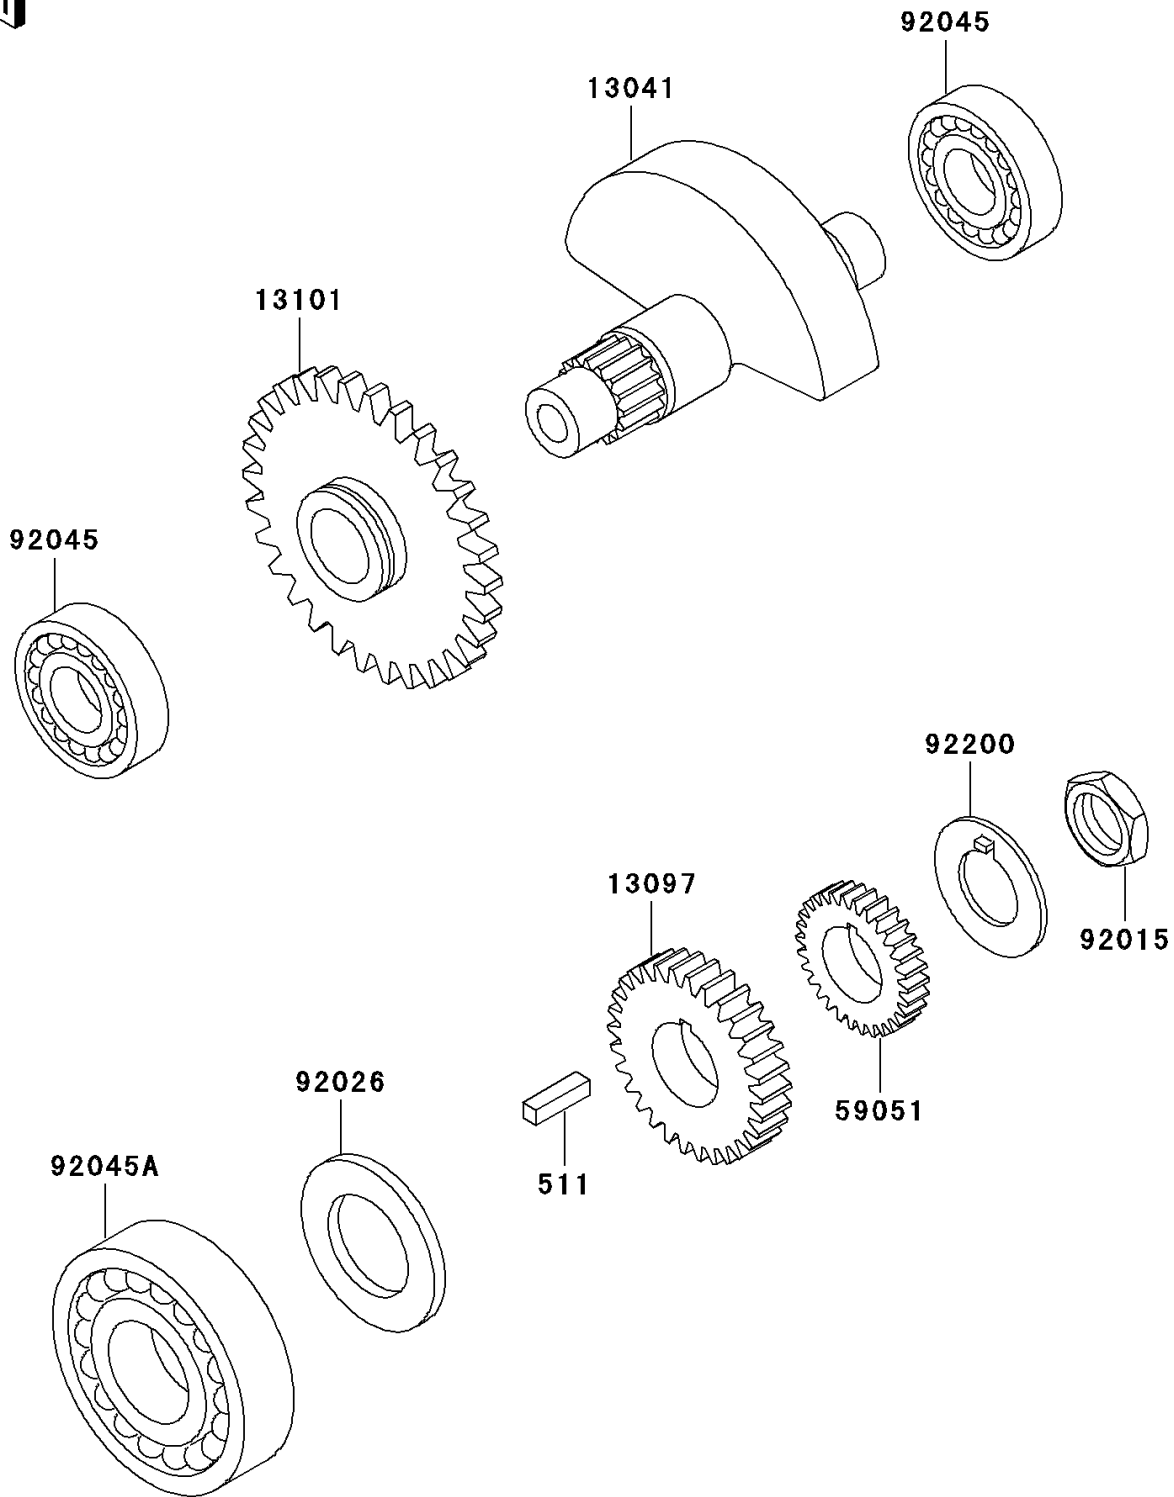

## 1996 KLX650 PARTS DIAGRAM

Balancer

E1323

## 1996 KLX650 PARTS LIST

Balancer

ITEM NAME	PART NUMBER	QUANTITY
KEY-SUNK (Ref # 511)	511A0520	1
BALANCER (Ref # 13041)	13041-1105	1
GEAR-PRIMARY SPUR,33T (Ref # 13097)	13097-1333	1
GEAR-ASSY,BALANCER (Ref # 13101)	13101-1205	1
GEAR-SPUR,27T (Ref # 59051)	59051-1145	1
NUT,22MM (Ref # 92015)	92015-1890	1
SPACER,30X50X4 (Ref # 92026)	92026-1280	1
BEARING-BALL,#6204 (Ref # 92045)	92045-1032	1
BEARING-BALL,TM-SX08A50C3 (Ref # 92045A)	92045-1187	1
WASHER,CLAW (Ref # 92200)	92200-1157	1