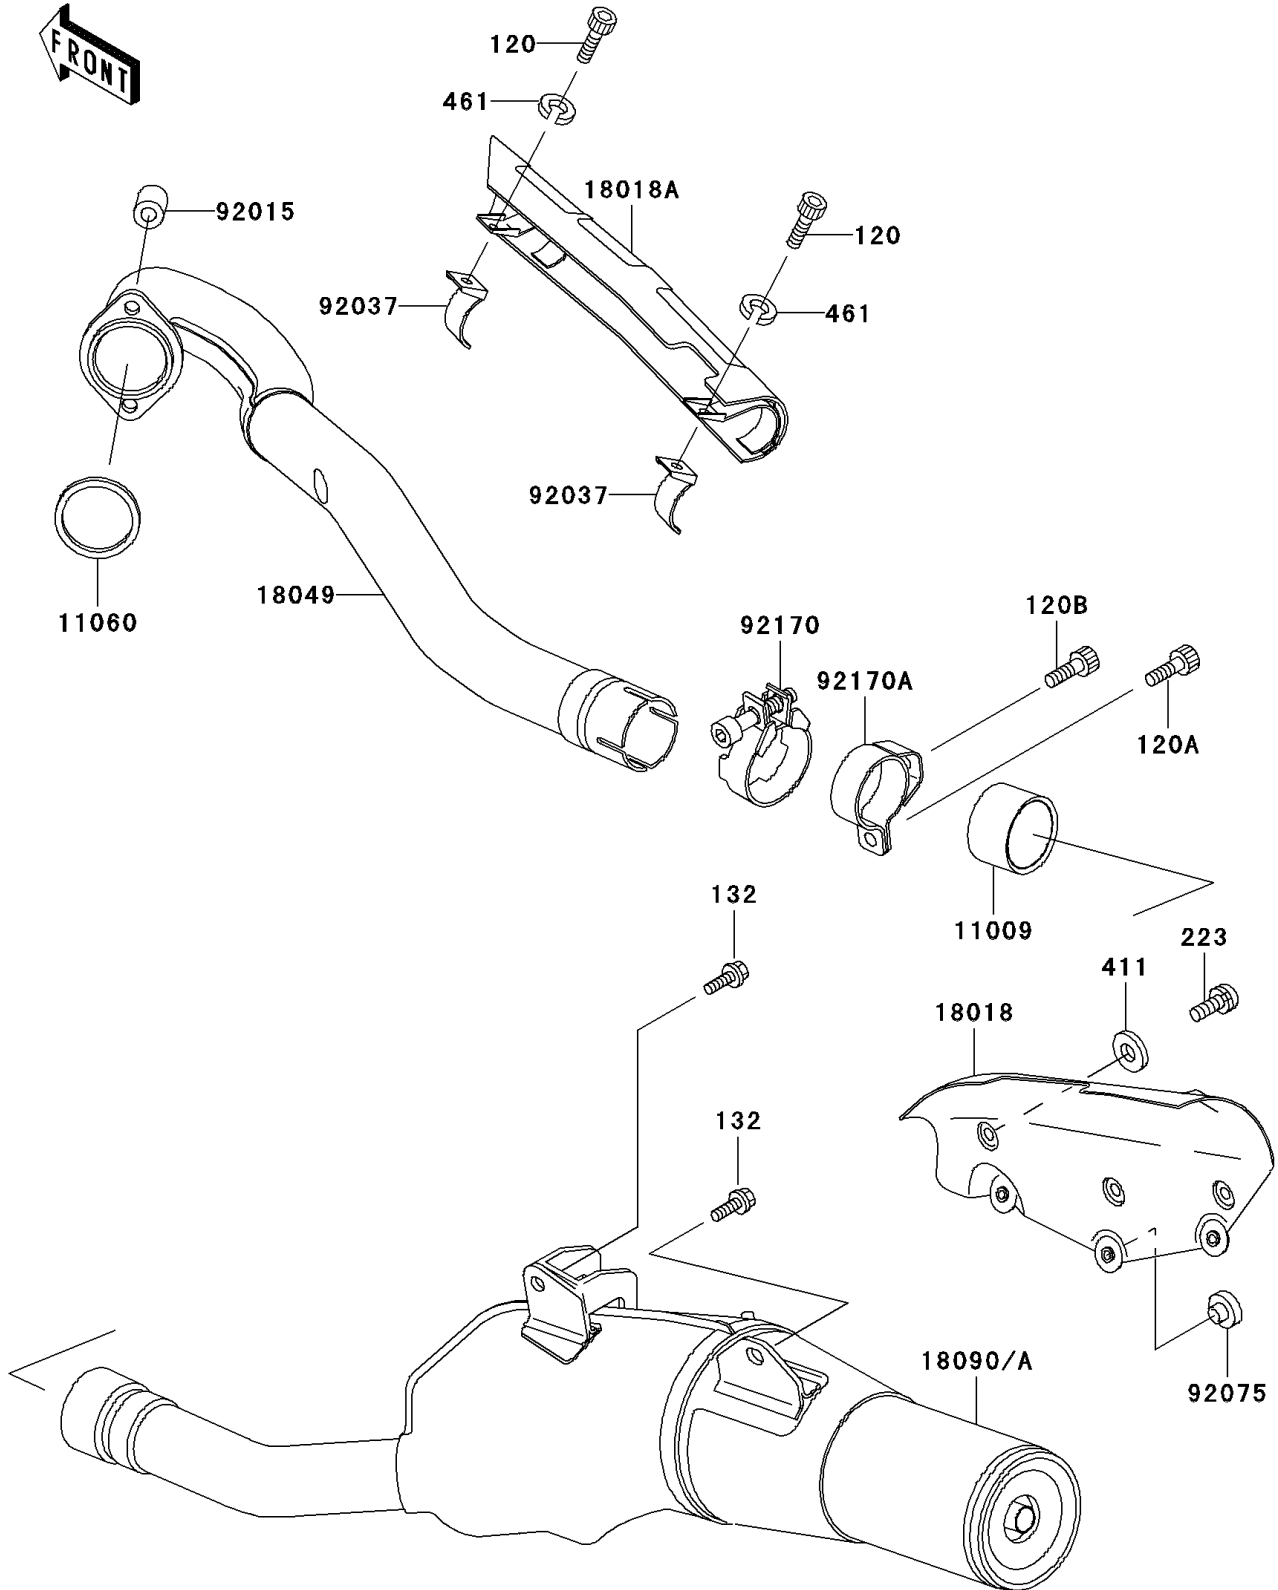

1996 KLX650 PARTS DIAGRAM

Muffler(s)

E1140

1996 KLX650 PARTS LIST

Muffler(s)

ITEM NAME	PART NUMBER	QUANTITY
BOLT-SOCKET,6X20 (Ref # 120)	120R0620	1
BOLT-SOCKET (Ref # 120A)	120Z0812	1
BOLT-SOCKET (Ref # 120B)	120Z0814	1
BOLT-FLANGED-SMALL (Ref # 132)	132Y0816	1
SCREW-PAN-WS-CROS (Ref # 223)	223C0610	1
WASHER-PLAIN,6MM,BLACK (Ref # 411)	411F0600	1
WASHER-SPRING,6MM (Ref # 461)	461S0600	1
GASKET,EXHAUST PIPE CONNECTING (Ref # 11009)	11009-1666	1
GASKET,EXHAUST PIPE (Ref # 11060)	11060-1119	1
PLATE-HEAT GUARD (Ref # 18018)	18018-1106	1
PLATE-HEAT GUARD (Ref # 18018A)	18018-1111	1
PIPE-EXHAUST (Ref # 18049)	18049-1664	1
NUT (Ref # 92015)	92015-1983	1
CLAMP,EXHAUST PIPE COVER (Ref # 92037)	92037-1613	1
DAMPER (Ref # 92075)	92075-005	1
CLAMP (Ref # 92170)	92170-1590	1
CLAMP (Ref # 92170A)	92170-1591	1
BODY-COMP-MUFFLER (Ref # 18090)	18090-1300	1
BODY-COMP-MUFFLER (Ref # 18090A)	18090-1305	1