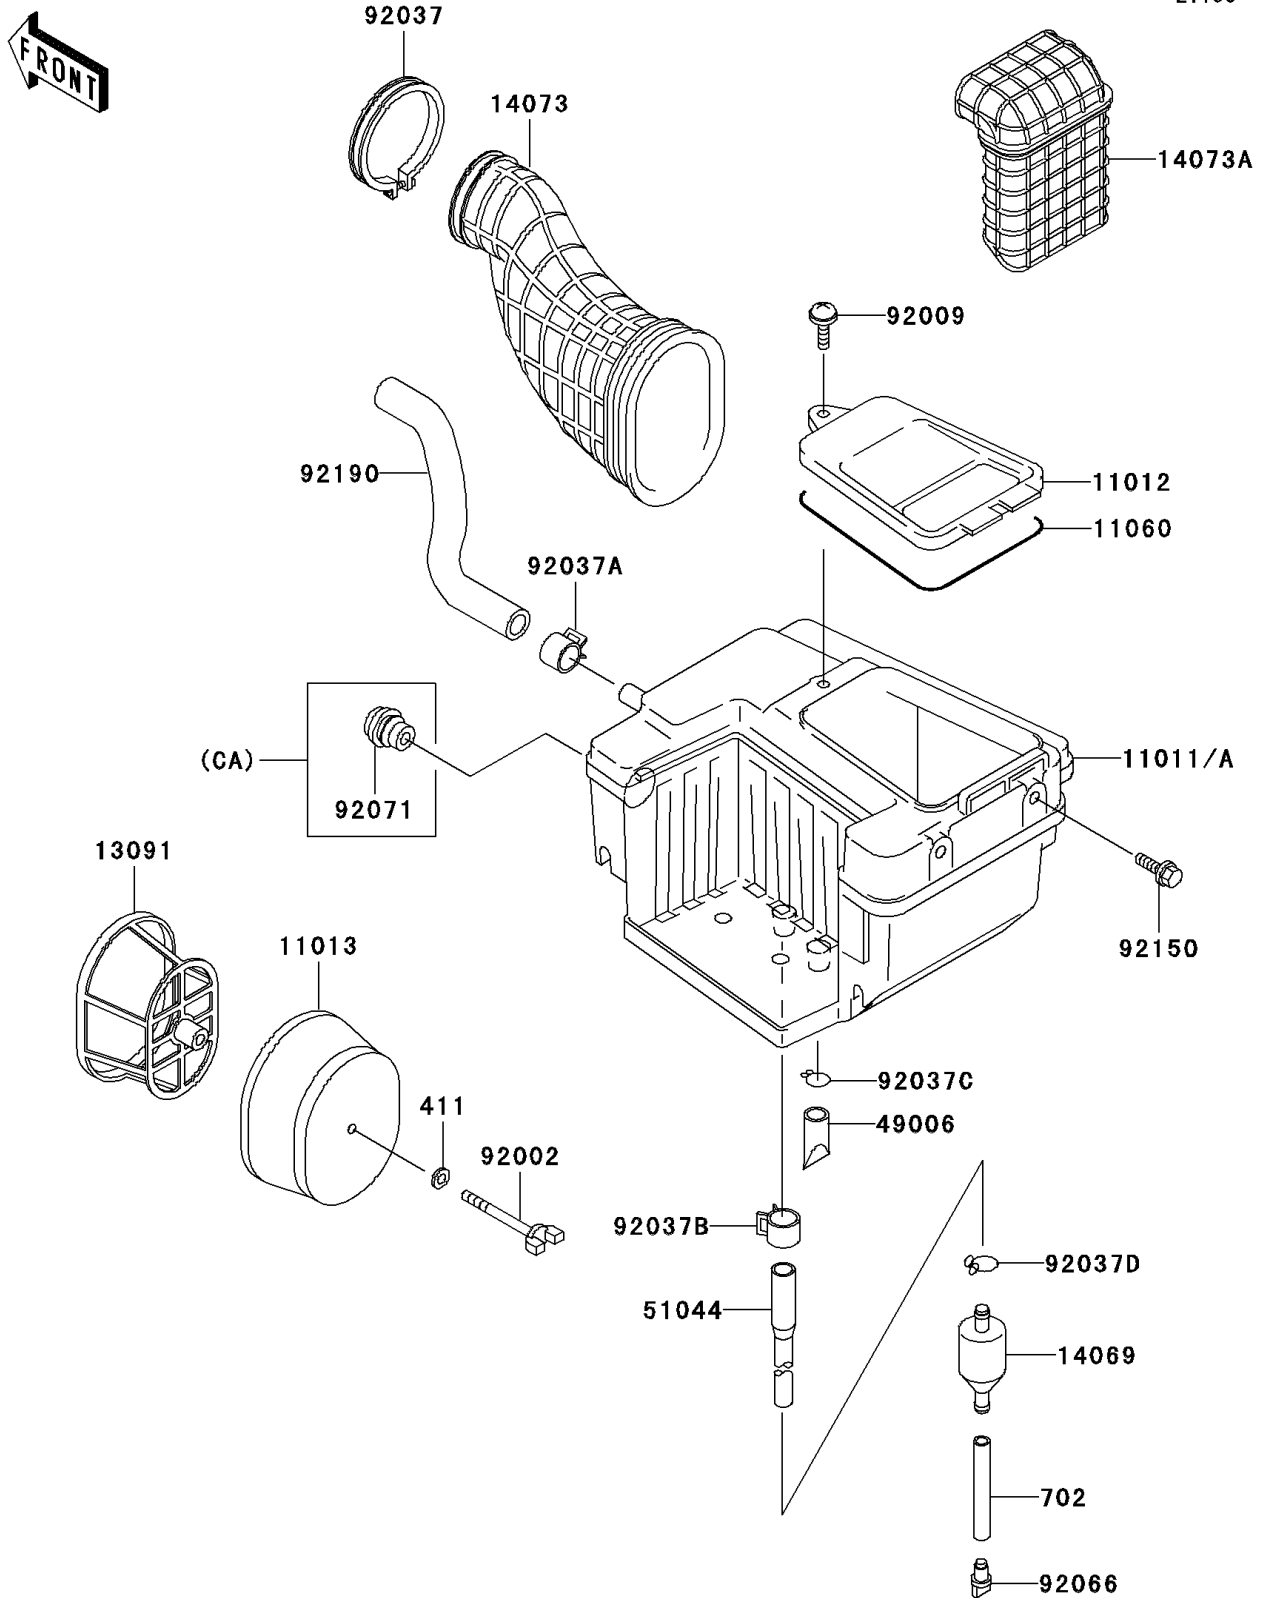

1996 KLX650 PARTS DIAGRAM

Air Cleaner

1996 KLX650 PARTS LIST

Air Cleaner

ITEM NAME	PART NUMBER	QUANTITY
WASHER-PLAIN,6MM (Ref # 411)	411E0600	1
TUBE-RUBBER,7X10X280 (Ref # 702)	702A07280	1
CAP,AIR FILTER (Ref # 11012)	11012-1829	1
ELEMENT-AIR FILTER (Ref # 11013)	11013-1152	1
GASKET,AIR FILTER CAP (Ref # 11060)	11060-1320	1
HOLDER (Ref # 13091)	13091-1473	1
BREATHER (Ref # 14069)	14069-1051	1
DUCT,CARBURETOR-AIR FILTER (Ref # 14073)	14073-1544	1
DUCT,AIR INLET (Ref # 14073A)	14073-1577	1
BOOT (Ref # 49006)	49006-1211	1
TUBE-ASSY (Ref # 51044)	51044-1155	1
BOLT (Ref # 92002)	92002-1904	1
SCREW (Ref # 92009)	92009-1460	1
CLAMP (Ref # 92037)	92037-1859	1
CLAMP (Ref # 92037A)	92037-1860	1
CLAMP (Ref # 92037B)	92037-1861	1
CLAMP,14.5MM (Ref # 92037C)	92037-1900	1
CLAMP,TUBE (Ref # 92037D)	92037-1972	1
PLUG,DRAIN (Ref # 92066)	92066-1211	1
BOLT,FLANGED,6X16 (Ref # 92150)	92150-1506	1
TUBE,BREATHER (Ref # 92190)	92190-1471	1
CASE-AIR FILTER (Ref # 11011)	11011-1429	1
CASE-AIR FILTER (Ref # 11011A)	11011-1430	1
GROMMET,AIR FILTER (Ref # 92071)	92071-1112	1