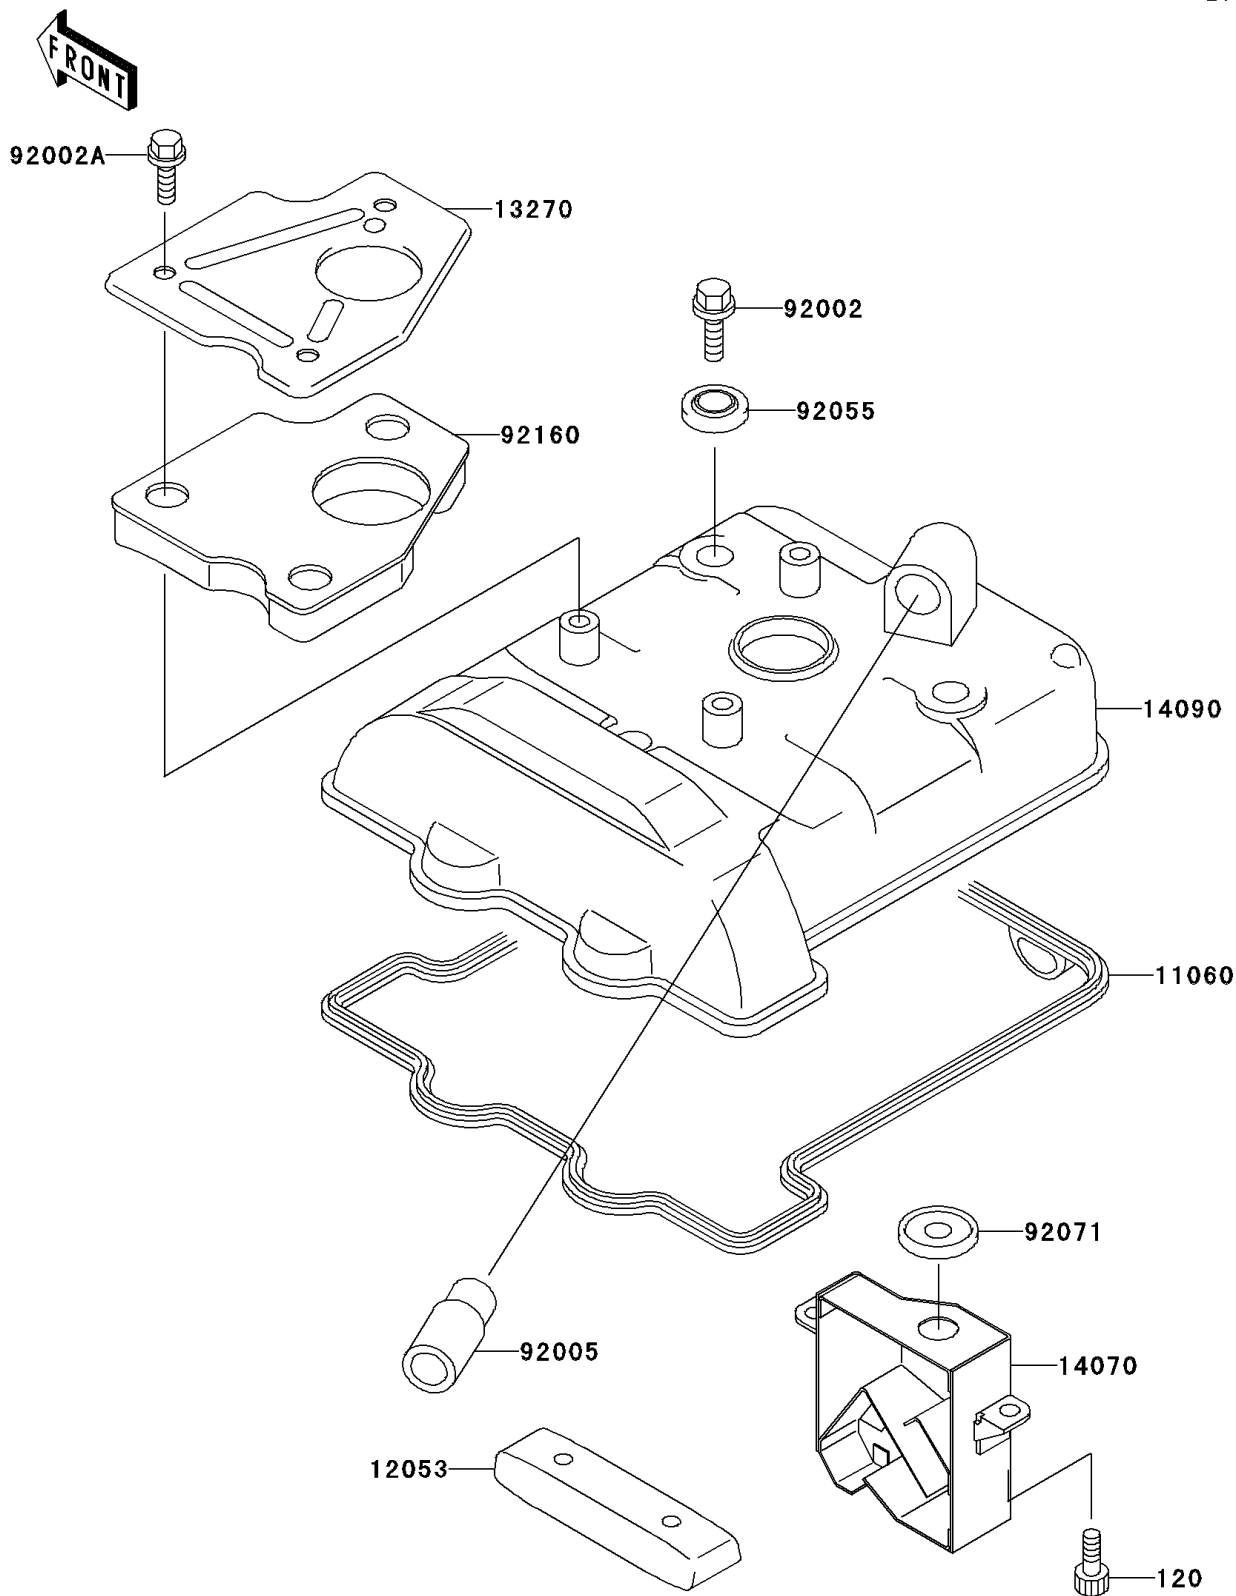

1996 KLX650 PARTS DIAGRAM

Cylinder Head Cover

E1112

1996 KLX650 PARTS LIST

Cylinder Head Cover

ITEM NAME	PART NUMBER	QUANTITY
BOLT-SOCKET (Ref # 120)	120P0512	1
GASKET,HEAD COVER (Ref # 11060)	11060-1299	1
GUIDE-CHAIN (Ref # 12053)	12053-1274	1
PLATE,HEAD COVER (Ref # 13270)	13270-1078	1
BODY-BREATHER (Ref # 14070)	14070-1078	1
COVER,HEAD (Ref # 14090)	14090-1476	1
BOLT,L=20.5 (Ref # 92002)	92002-1327	1
BOLT,6X8 (Ref # 92002A)	92002-1944	1
FITTING,REED VALVE (Ref # 92005)	92005-1006	1
RING-O,HEAD COVER BOLT (Ref # 92055)	92055-1352	1
GROMMET (Ref # 92071)	92071-1219	1
DAMPER,HEAD COVER (Ref # 92160)	92160-1438	1