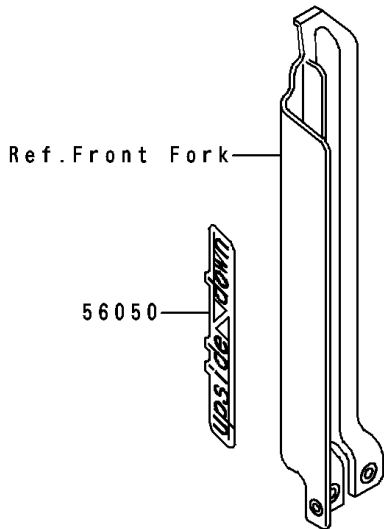

1993 KLX650R PARTS DIAGRAM

Decals(KLX650-A1/A2)

F2861

1993 KLX650R PARTS LIST

Decals(KLX650-A1/A2)

ITEM NAME	PART NUMBER	QUANTITY
MARK,UP SIDE DOWN (Ref # 56050)	56050-1835	2
MARK,SWING ARM,LH,UNI-TRAK 650 (Ref # 56050A)	56050-1914	1
MARK,SWING ARM,RH,650 UNI-TRAK (Ref # 56050B)	56050-1915	1
PATTERN,SHROUD,LH (Ref # 56060)	56060-1510	1
PATTERN,SHROUD,RH (Ref # 56060A)	56060-1511	1
PATTERN,HEAD LAMP COVER (Ref # 56060B)	56060-1512	1