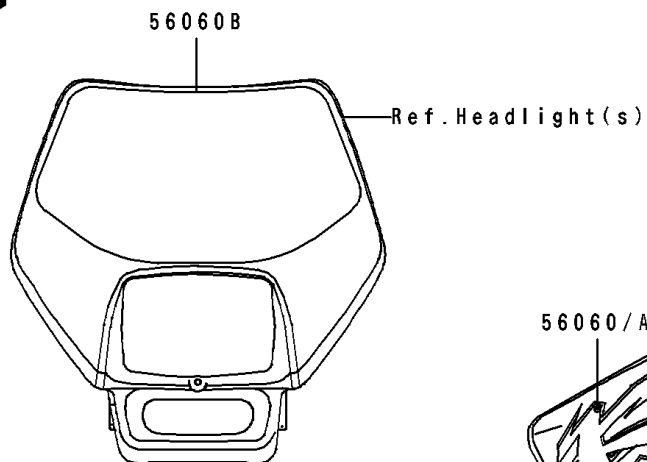

1993 KLX650R PARTS DIAGRAM

Decals(KLX650-A1/A2)

F2861

1993 KLX650R PARTS LIST

Decals(KLX650-A1/A2)

ITEM NAME	PART NUMBER	QUANTITY
MARK,UP SIDE DOWN (Ref # 56050)	56050-1835	1
MARK,SWING ARM,LH,UNI-TRAK 650 (Ref # 56050A)	56050-1914	1
MARK,SWING ARM,RH,650 UNI-TRAK (Ref # 56050B)	56050-1915	1
PATTERN,SHROUD,LH (Ref # 56060)	56060-1510	1
PATTERN,SHROUD,RH (Ref # 56060A)	56060-1511	1
PATTERN,HEAD LAMP COVER (Ref # 56060B)	56060-1512	1