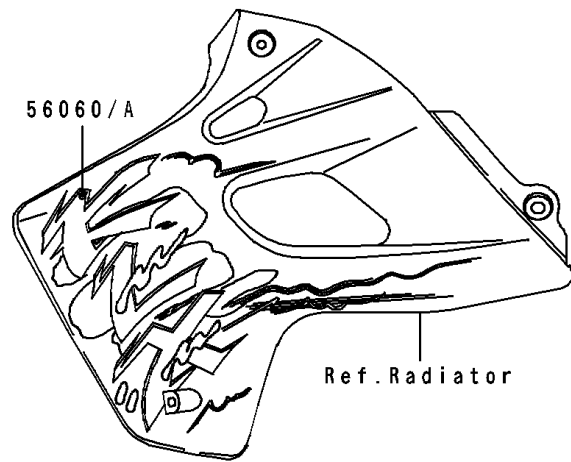

1993 KLX650R PARTS DIAGRAM

Decals(KLX650-A1/A2)

F2861

1993 KLX650R PARTS LIST

Decals(KLX650-A1/A2)

ITEM NAME	PART NUMBER	QUANTITY
MARK,UP SIDE DOWN (Ref # 56050)	56050-1835	2
MARK,SWING ARM,LH,UNI-TRAK 650 (Ref # 56050A)	56050-1914	1
MARK,SWING ARM,RH,650 UNI-TRAK (Ref # 56050B)	56050-1915	1
PATTERN,SHROUD,LH (Ref # 56060)	56060-1510	1
PATTERN,SHROUD,RH (Ref # 56060A)	56060-1511	1
PATTERN,HEAD LAMP COVER (Ref # 56060B)	56060-1512	1