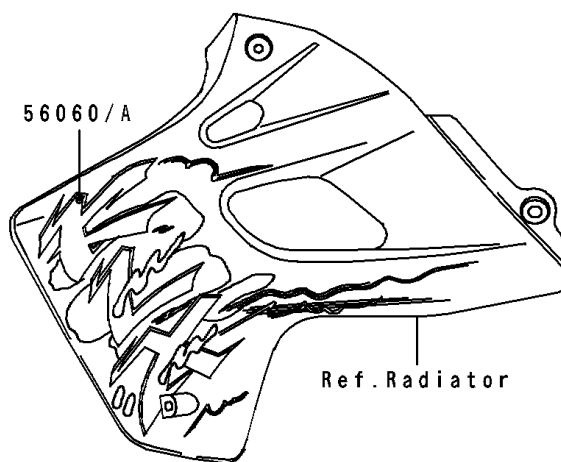

1993 KLX650R PARTS DIAGRAM

Decals(KLX650-A1/A2)

F2861

1993 KLX650R PARTS LIST

Decals(KLX650-A1/A2)

ITEM NAME	PART NUMBER	QUANTITY
MARK,UP SIDE DOWN (Ref # 56050)	56050-1835	1
MARK,SWING ARM,LH,UNI-TRAK 650 (Ref # 56050A)	56050-1914	1
MARK,SWING ARM,RH,650 UNI-TRAK (Ref # 56050B)	56050-1915	1
PATTERN,SHROUD,LH (Ref # 56060)	56060-1510	1
PATTERN,SHROUD,RH (Ref # 56060A)	56060-1511	1
PATTERN,HEAD LAMP COVER (Ref # 56060B)	56060-1512	1