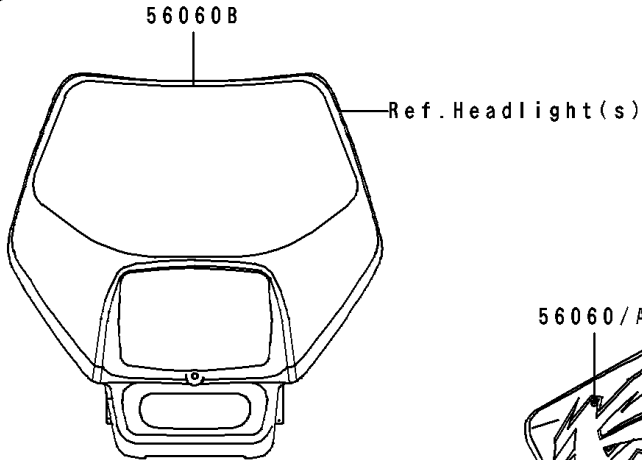

1993 KLX650R PARTS DIAGRAM

Decals(KLX650-A1/A2)

F2861

1993 KLX650R PARTS LIST

Decals(KLX650-A1/A2)

ITEM NAME	PART NUMBER	QUANTITY
MARK,UP SIDE DOWN (Ref # 56050)	56050-1835	2
MARK,SWING ARM,LH,UNI-TRAK 650 (Ref # 56050A)	56050-1914	1
MARK,SWING ARM,RH,650 UNI-TRAK (Ref # 56050B)	56050-1915	1
PATTERN,SHROUD,LH (Ref # 56060)	56060-1510	1
PATTERN,SHROUD,RH (Ref # 56060A)	56060-1511	1
PATTERN,HEAD LAMP COVER (Ref # 56060B)	56060-1512	1