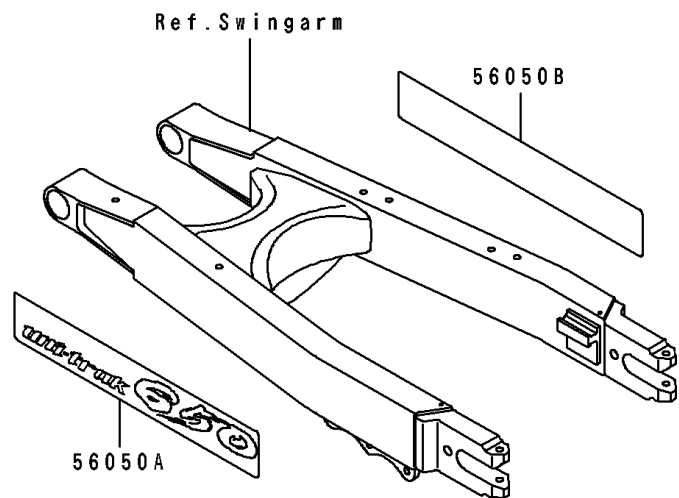

1993 KLX650R PARTS DIAGRAM

Decals(KLX650-A1/A2)

F2861

1993 KLX650R PARTS LIST

Decals(KLX650-A1/A2)

ITEM NAME	PART NUMBER	QUANTITY
MARK,UP SIDE DOWN (Ref # 56050)	56050-1835	2
MARK,SWING ARM,LH,UNI-TRAK 650 (Ref # 56050A)	56050-1914	1
MARK,SWING ARM,RH,650 UNI-TRAK (Ref # 56050B)	56050-1915	1
PATTERN,SHROUD,LH (Ref # 56060)	56060-1510	1
PATTERN,SHROUD,RH (Ref # 56060A)	56060-1511	1
PATTERN,HEAD LAMP COVER (Ref # 56060B)	56060-1512	1