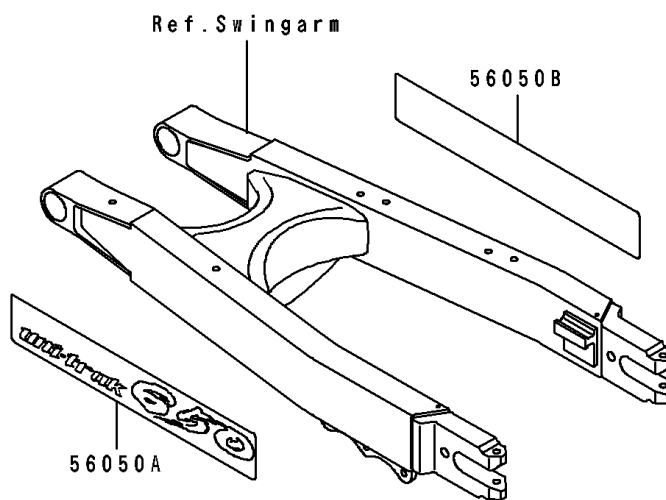

1993 KLX650R PARTS DIAGRAM

Decals(KLX650-A1/A2)

F2861

1993 KLX650R PARTS LIST

Decals(KLX650-A1/A2)

ITEM NAME	PART NUMBER	QUANTITY
MARK,UP SIDE DOWN (Ref # 56050)	56050-1835	1
MARK,SWING ARM,LH,UNI-TRAK 650 (Ref # 56050A)	56050-1914	1
MARK,SWING ARM,RH,650 UNI-TRAK (Ref # 56050B)	56050-1915	1
PATTERN,SHROUD,LH (Ref # 56060)	56060-1510	1
PATTERN,SHROUD,RH (Ref # 56060A)	56060-1511	1
PATTERN,HEAD LAMP COVER (Ref # 56060B)	56060-1512	1