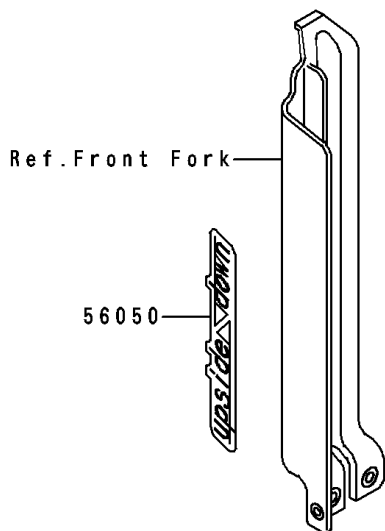

1993 KLX650R PARTS DIAGRAM

Decals(KLX650-A1/A2)

F2861

1993 KLX650R PARTS LIST

Decals(KLX650-A1/A2)

ITEM NAME	PART NUMBER	QUANTITY
MARK,UP SIDE DOWN (Ref # 56050)	56050-1835	1
MARK,SWING ARM,LH,UNI-TRAK 650 (Ref # 56050A)	56050-1914	1
MARK,SWING ARM,RH,650 UNI-TRAK (Ref # 56050B)	56050-1915	1
PATTERN,SHROUD,LH (Ref # 56060)	56060-1510	1
PATTERN,SHROUD,RH (Ref # 56060A)	56060-1511	1
PATTERN,HEAD LAMP COVER (Ref # 56060B)	56060-1512	1