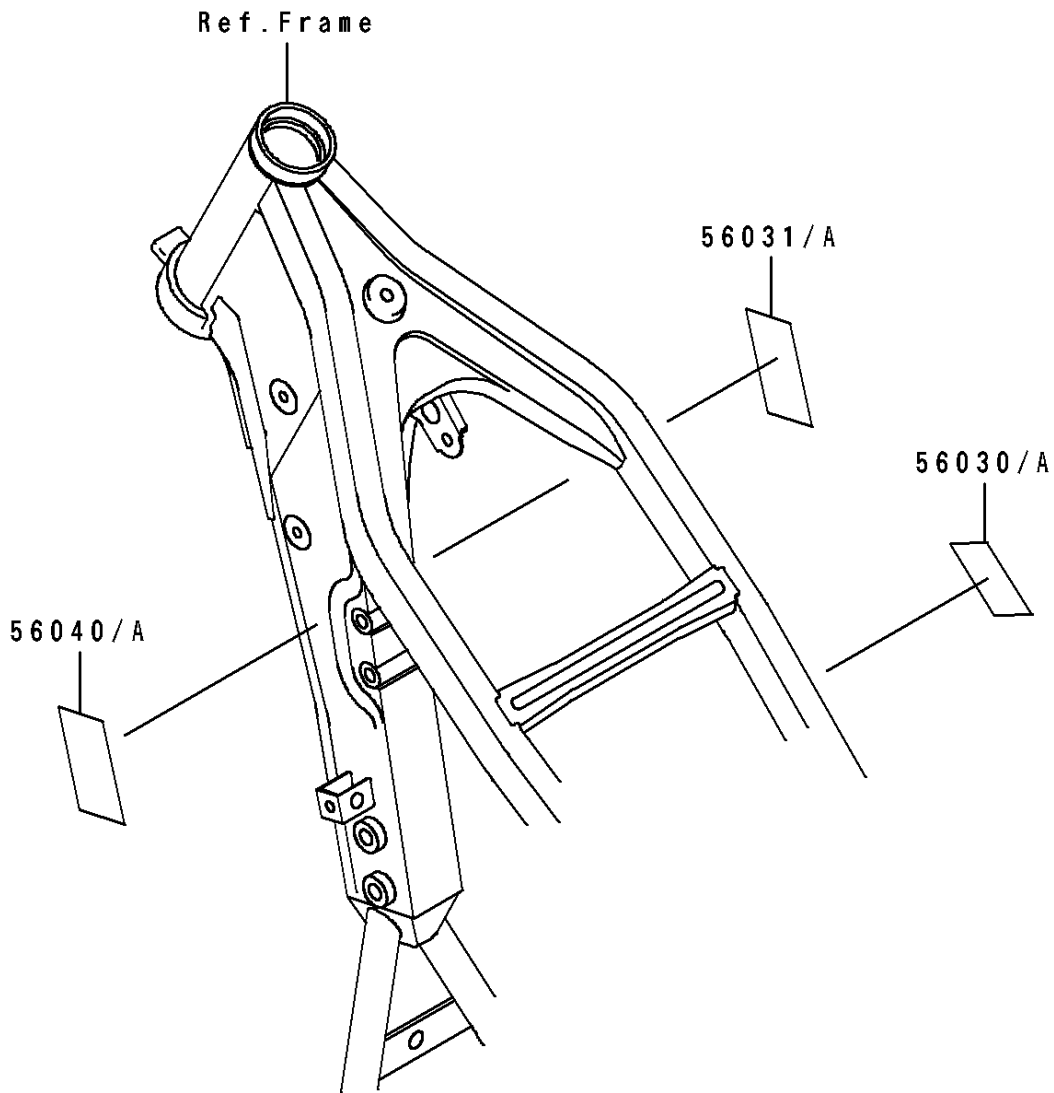

1993 KLX650R PARTS DIAGRAM

Labels

F 2 8 6 0

1993 KLX650R PARTS LIST

Labels

ITEM NAME	PART NUMBER	QUANTITY
LABEL-MANUAL,OIL&OIL FILTER (Ref # 56031)	56031-1848	1
LABEL-WARNING,OFF-ROAD VEHICLE (Ref # 56040)	56040-1018	1