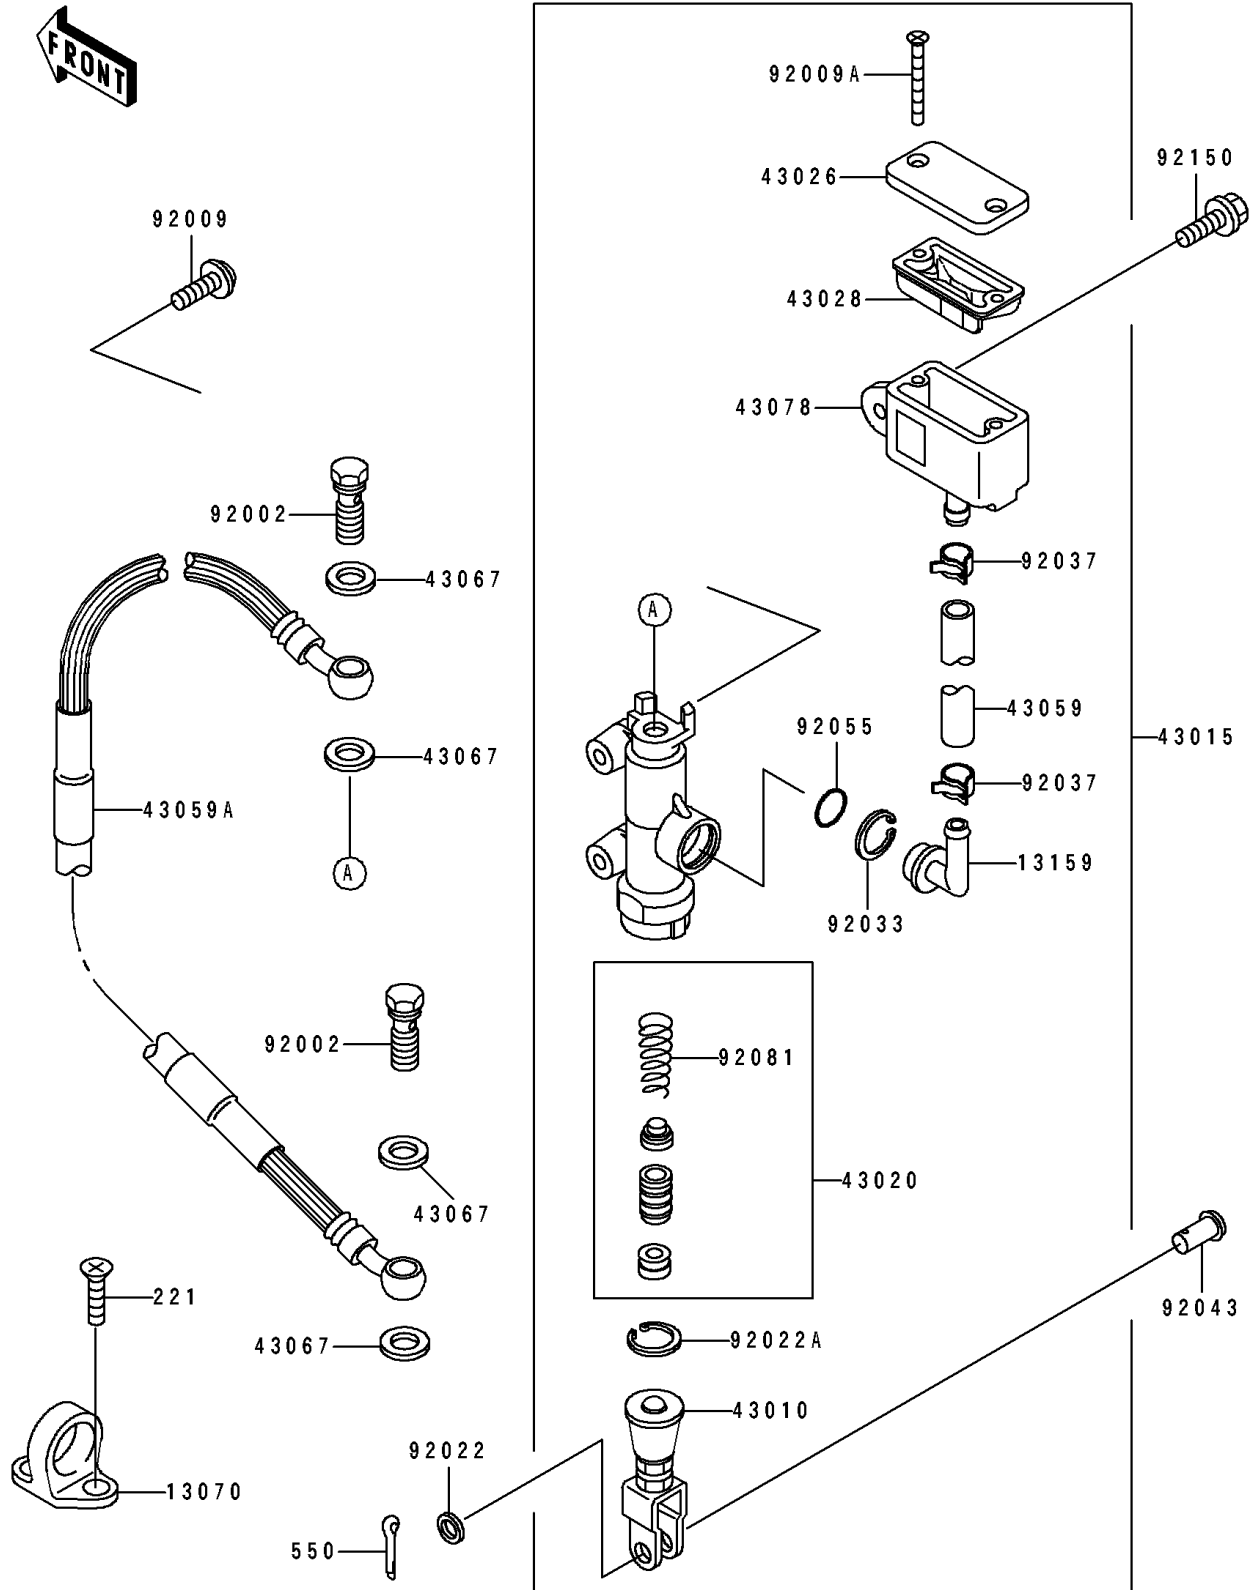

## 1994 KLX650R PARTS DIAGRAM

Rear Master Cylinder

F2293

## 1994 KLX650R PARTS LIST

Rear Master Cylinder

ITEM NAME	PART NUMBER	QUANTITY
GUIDE,HOSE (Ref # 13070)	13070-1144	1
CONNECTOR (Ref # 13159)	13159-1056	1
ROD-ASSY-BRAKE (Ref # 43010)	43010-1068	1
CYLINDER-ASSY-MASTER,RR (Ref # 43015)	43015-1469	1
PISTON-COMP-BRAKE (Ref # 43020)	43020-1057	1
CAP-BRAKE (Ref # 43026)	43026-1075	1
DIAPHRAGM (Ref # 43028)	43028-1067	1
HOSE-BRAKE (Ref # 43059)	43059-1561	1
HOSE-BRAKE,RR (Ref # 43059A)	43059-1757	1
WASHER,10.5X15X1.5 (Ref # 43067)	43067-001	1
RESERVOIR (Ref # 43078)	43078-1122	1
BOLT,OIL,L=23 (Ref # 92002)	92002-1888	1
SCREW,6X14,WHITE (Ref # 92009)	92009-1287	1
SCREW,4X40 (Ref # 92009A)	92009-1596	1
WASHER,8.5X13X1 (Ref # 92022)	92022-1028	1
WASHER,CIRCRIP (Ref # 92022A)	92022-1601	1
RING-SNAP,20.5MM (Ref # 92033)	92033-1186	1
CLAMP (Ref # 92037)	92037-1710	1
PIN (Ref # 92043)	92043-1039	1
RING-O,MASTER CYLINDER (Ref # 92055)	92055-1251	1
SPRING,MASTER CYLINDER (Ref # 92081)	92081-1737	1
BOLT,FLANGED,6X25 (Ref # 92150)	92150-1507	1
SCREW-CSK-CROS,6X16 (Ref # 221)	221B0616	1
PIN-COTTER,2.0X15 (Ref # 550)	550D2015	1