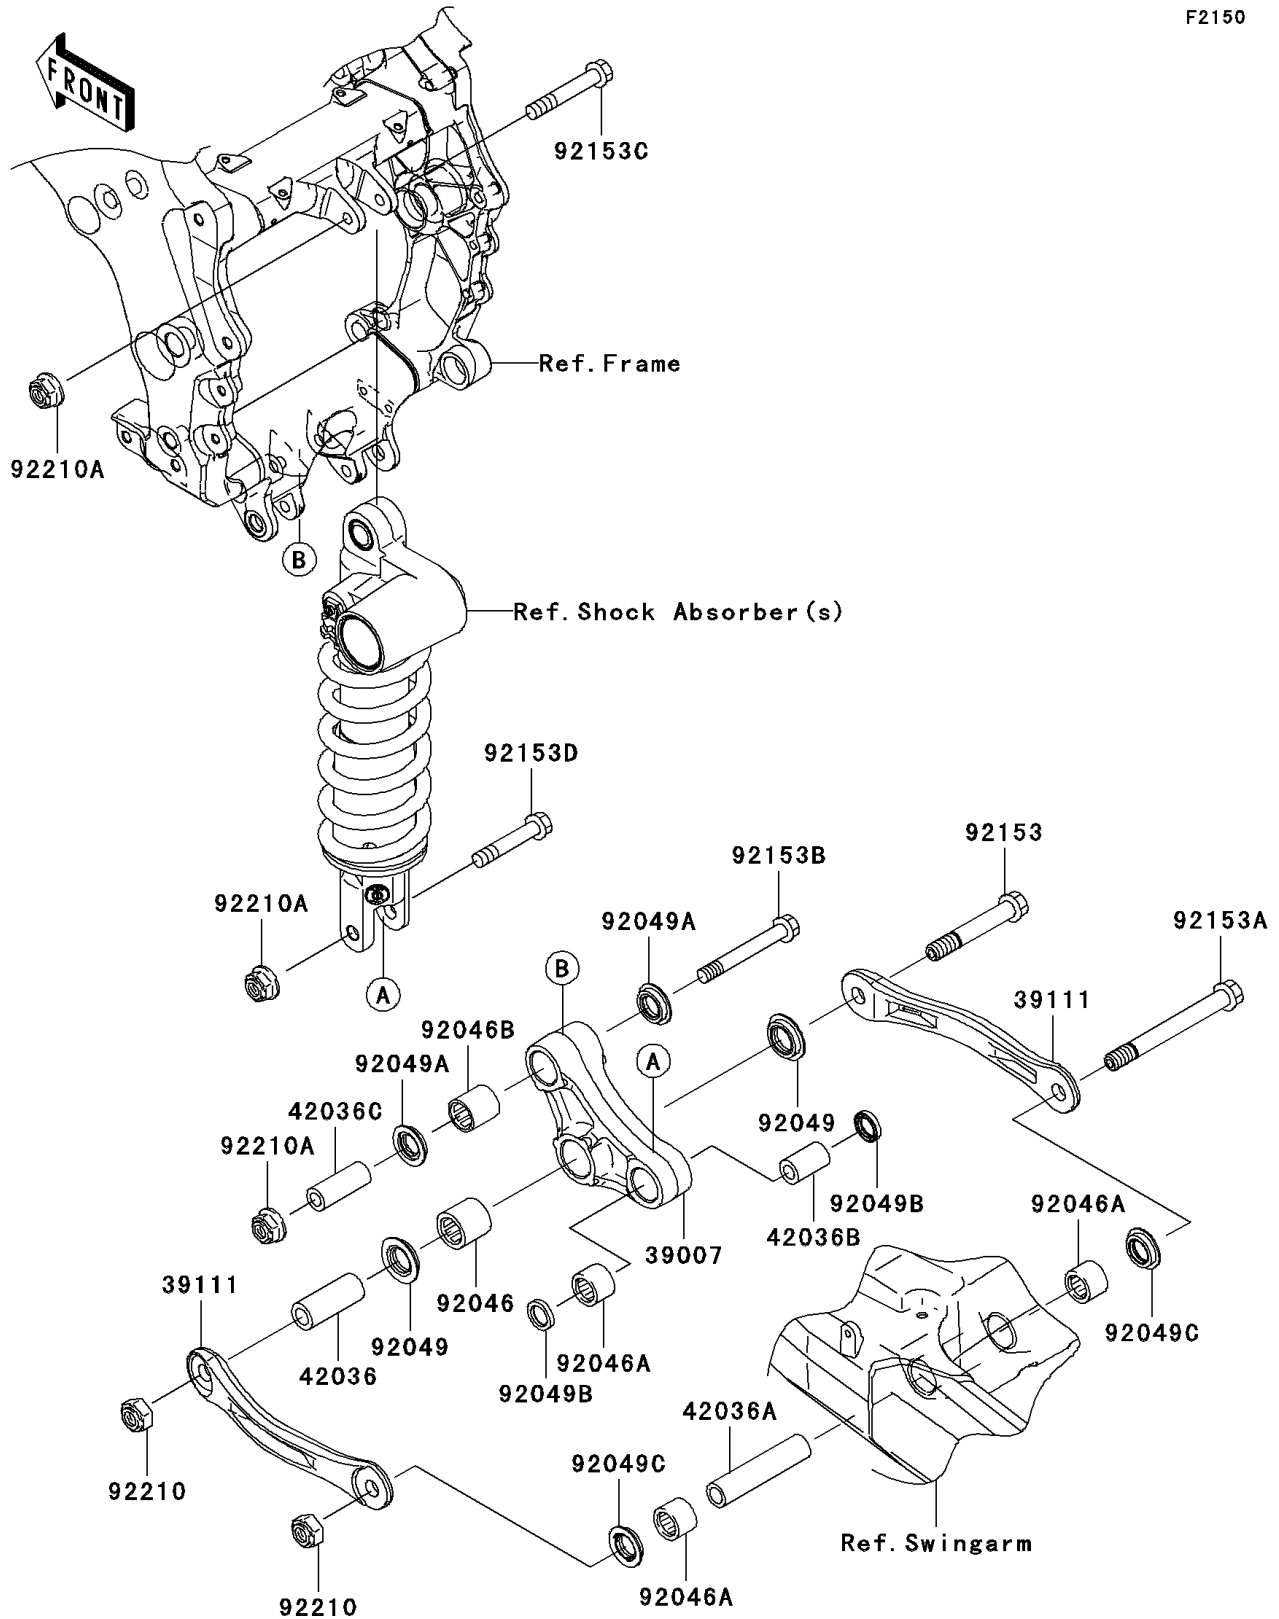

2009 Ninja® ZX™-14 PARTS DIAGRAM

Rear Suspension

F2150

2009 Ninja® ZX™ -14 PARTS LIST

Rear Suspension

ITEM NAME	PART NUMBER	QUANTITY
ARM-SUSP,UNI TRAK (Ref # 39007)	39007-0061	1
ROD-TIE,SUSPENSION (Ref # 39111)	39111-0025	2
SLEEVE,12.1X20X50 (Ref # 42036)	42036-1111	1
SLEEVE,12.1X18X82 (Ref # 42036A)	42036-1231	1
SLEEVE,10.1X18X30 (Ref # 42036B)	42036-1258	1
SLEEVE,10.1X17X44.5 (Ref # 42036C)	42036-1342	1
BEARING-NEEDLE,7E-HVS20X27X25 (Ref # 92046)	92046-1236	1
BEARING-NEEDLE,SFYZM182417 (Ref # 92046A)	92046-1272	3
BEARING-NEEDLE,SFYZM172425 (Ref # 92046B)	92046-1273	1
SEAL-OIL,ARM (Ref # 92049)	92049-1109	2
SEAL-OIL,MHA17245.7F (Ref # 92049A)	92049-1223	2
SEAL-OIL,MHA18244 (Ref # 92049B)	92049-1225	2
SEAL-OIL,KCR MF018N1 (Ref # 92049C)	92049-1493	2
BOLT,FLANGED,12X75 (Ref # 92153)	92153-1367	1
BOLT,FLANGED,12X110 (Ref # 92153A)	92153-1368	1
BOLT,FLANGED,10X77 (Ref # 92153B)	92153-1613	1
BOLT,FLANGED,10X62 (Ref # 92153C)	92153-1614	1
BOLT,FLANGED,10X55 (Ref # 92153D)	92153-1615	1
NUT,LOCK,12MM (Ref # 92210)	92210-0274	2
NUT,LOCK,FLANGED,10MM (Ref # 92210A)	92210-1139	3