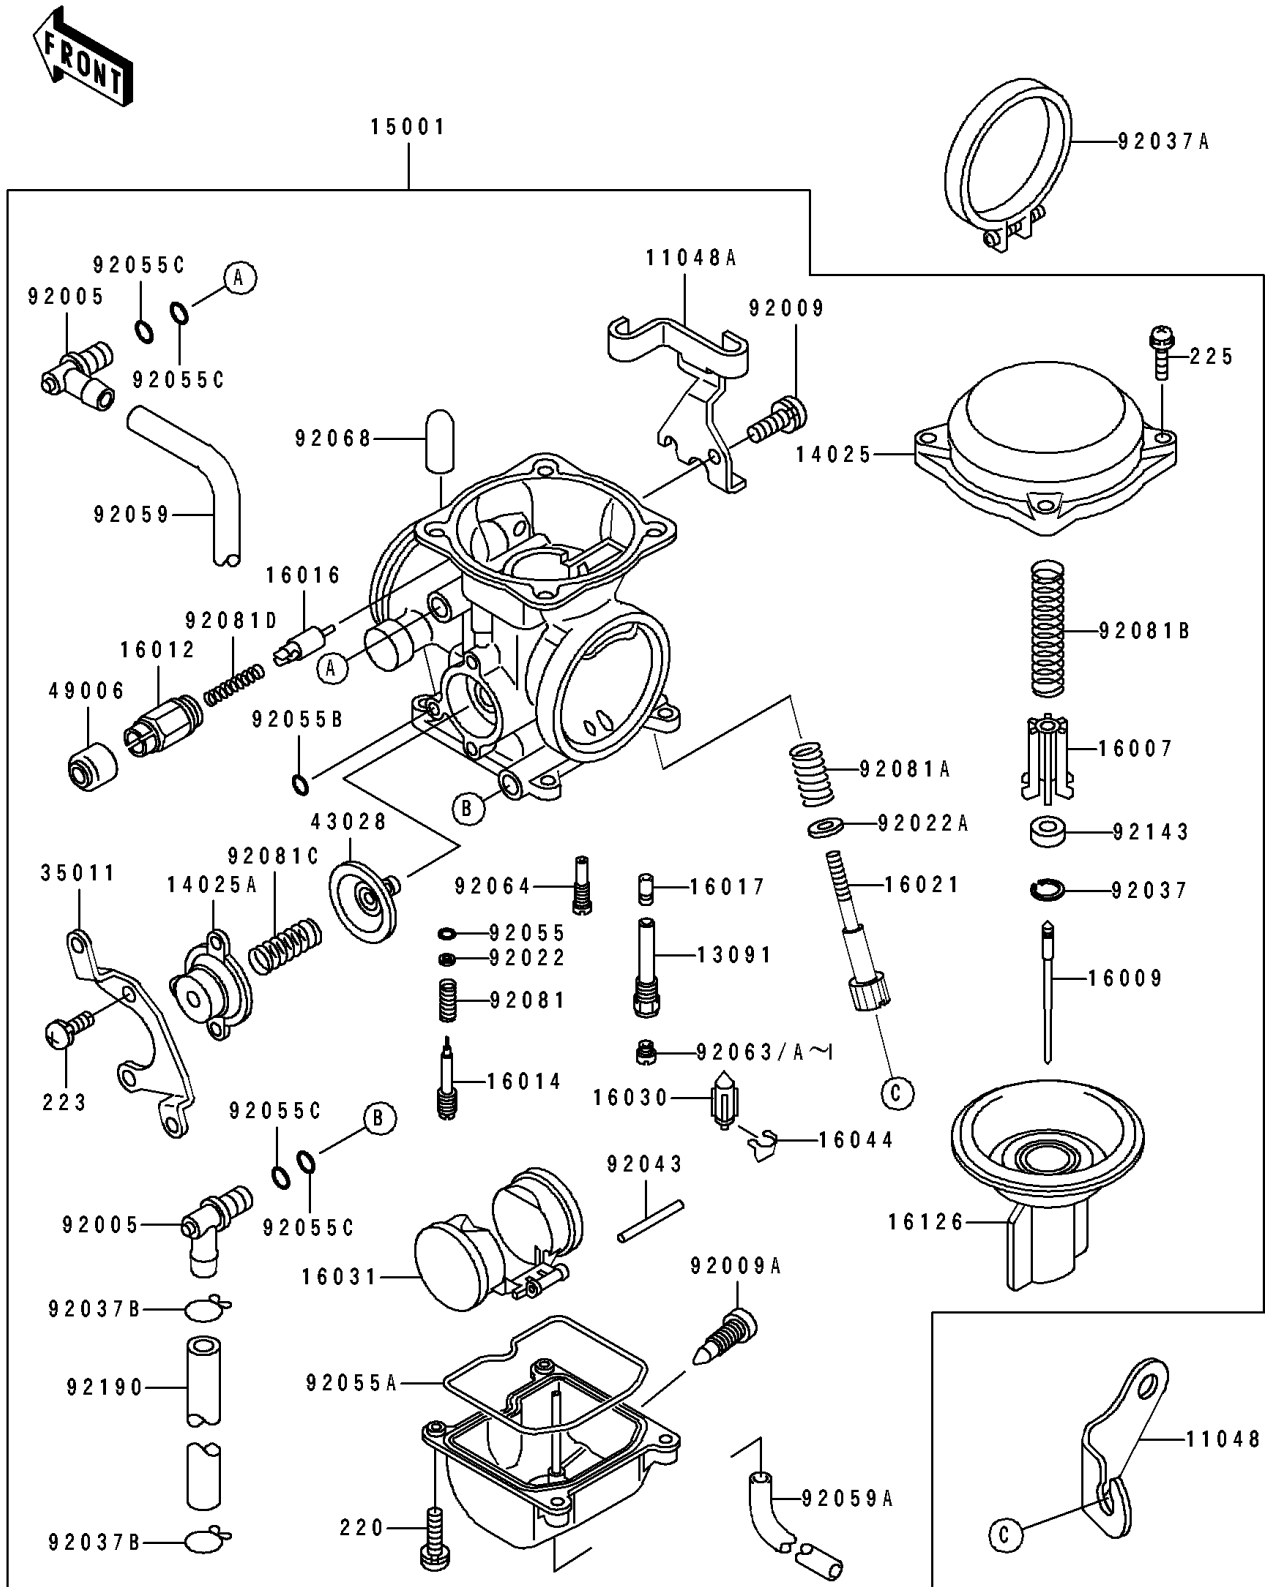

## 1993 KLX650R PARTS LIST

Carburetor

ITEM NAME	PART NUMBER	QUANTITY
BRACKET,CARBURETOR (Ref # 11048)	11048-1210	1
BRACKET,THROTTLE CABLE (Ref # 11048A)	11048-1275	1
HOLDER,NEEDLE JET (Ref # 13091)	13091-1425	1
COVER,MIXING CHAMBER (Ref # 14025)	14025-1890	1
COVER,AIR CUT VALVE (Ref # 14025A)	14025-1903	1
CARBURETOR-ASSY (Ref # 15001)	15001-1792	1
SEAT-SPRING,DIAPHRAGM VALVE (Ref # 16007)	16007-1113	1
NEEDLE-JET,N1TB (Ref # 16009)	16009-1794	1
CAP-STARTER PLUNGER (Ref # 16012)	16012-1055	1
SCREW-PILOT AIR (Ref # 16014)	16014-1061	1
PLUNGER (Ref # 16016)	16016-1057	1
JET-NEEDLE (Ref # 16017)	16017-1367	1
SCREW-THROTTLE STOP (Ref # 16021)	16021-1145	1
VALVE-FLOAT (Ref # 16030)	16030-1057	1
FLOAT (Ref # 16031)	16031-1056	1
CLAMP,FLOAT VALVE (Ref # 16044)	16044-007	1
VALVE,VACUUM (Ref # 16126)	16126-1278	1
STAY,AIR CUT VALVE (Ref # 35011)	35011-1232	1
DIAPHRAGM,AIR CUT VALVE (Ref # 43028)	43028-1053	1
BOOT,STARTER PLUNGER (Ref # 49006)	49006-1165	1
FITTING,L-TYPE (Ref # 92005)	92005-1120	1
SCREW,5X10 (Ref # 92009)	92009-1365	1
SCREW,DRAIN,M6X0.75 (Ref # 92009A)	92009-1551	1
WASHER,PLAIN (Ref # 92022)	92022-1003	1
WASHER,PLAIN,STOP SPRING (Ref # 92022A)	92022-1480	1
CLAMP,JET NEEDLE (Ref # 92037)	92037-1401	1
CLAMP,55MM (Ref # 92037A)	92037-1486	1
CLAMP,TUBE (Ref # 92037B)	92037-1531	1
PIN,FLOAT (Ref # 92043)	92043-1207	1