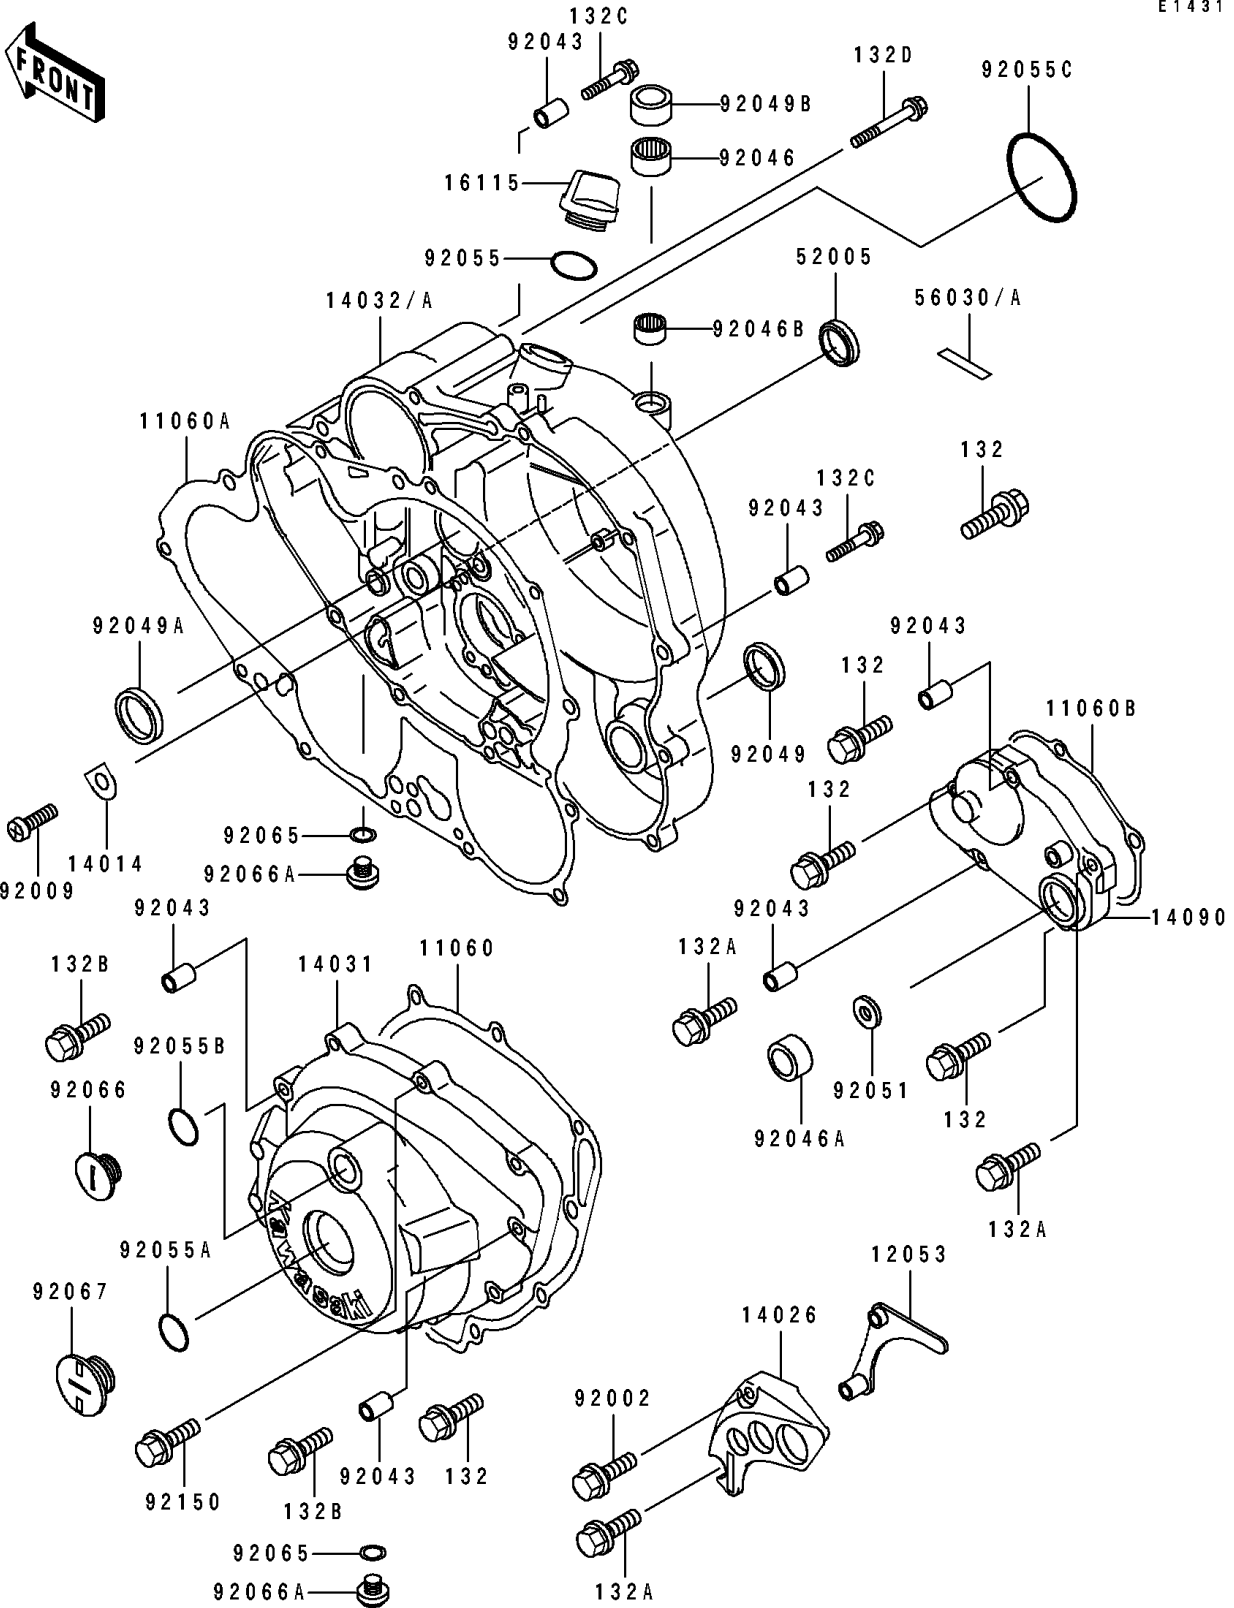

## 1994 KLX650R PARTS DIAGRAM

Engine Cover(s)

E1431

## 1994 KLX650R PARTS LIST

Engine Cover(s)

ITEM NAME	PART NUMBER	QUANTITY
GASKET,GENERATOR (Ref # 11060)	11060-1293	1
GASKET,CLUTCH COVER (Ref # 11060A)	11060-1363	1
GASKET,TRANSMISSION COVER (Ref # 11060B)	11060-1364	1
GUIDE-CHAIN (Ref # 12053)	12053-1304	1
PLATE-POSITION,ROD (Ref # 14014)	14014-1116	1
COVER-CHAIN (Ref # 14026)	14026-1183	1
COVER-GENERATOR (Ref # 14031)	14031-1272	1
COVER-CLUTCH (Ref # 14032)	14032-1357	1
COVER,TRANSMISSION (Ref # 14090)	14090-1346	1
CAP-OIL FILLER (Ref # 16115)	16115-1053	1
GAUGE,OIL LEVEL (Ref # 52005)	52005-1057	1
LABEL,OIL (Ref # 56030)	56030-1159	1
BOLT,6X30 (Ref # 92002)	92002-1622	1
SCREW,6X10 (Ref # 92009)	92009-1563	1
PIN,6.2X8X14 (Ref # 92043)	92043-1263	1
BEARING-NEEDLE,HK1210 (Ref # 92046)	92046-1010	1
BEARING-NEEDLE,HK1312 (Ref # 92046A)	92046-1148	1
BEARING-NEEDLE (Ref # 92046B)	92046-1217	1
SEAL-OIL,SC22325 (Ref # 92049)	92049-1048	1
SEAL-OIL,SCY 15X30X7 (Ref # 92049A)	92049-1158	1
SEAL-OIL,TB12205.5 (Ref # 92049B)	92049-1271	1
SEAL-OIL,TB13225.5 (Ref # 92051)	92051-005	1
RING-O (Ref # 92055)	92055-012	1
RING-O (Ref # 92055A)	92055-091	1
RING-O (Ref # 92055B)	92055-1146	1
RING-O,62.6X66X3.1 (Ref # 92055C)	92055-1221	1
GASKET,12.5X18X1,DRAIN PLUG (Ref # 92065)	92065-073	1
PLUG,COVER,LH (Ref # 92066)	92066-1218	1
PLUG,12X10 (Ref # 92066A)	92066-1222	1

## 1994 KLX650R PARTS LIST

Engine Cover(s)

ITEM NAME	PART NUMBER	QUANTITY
PLUG,RELEASE,30X8 (Ref # 92067)	92067-024	1
BOLT,6X22 (Ref # 92150)	92150-1846	1
BOLT-FLANGED-SMALL (Ref # 132)	132Y0625	1
BOLT-FLANGED-SMALL (Ref # 132A)	132Y0630	1
BOLT-FLANGED-SMALL (Ref # 132B)	132Y0635	1
BOLT-FLANGED-SMALL (Ref # 132C)	132Y0640	1
BOLT-FLANGED-SMALL (Ref # 132D)	132Y0680	1