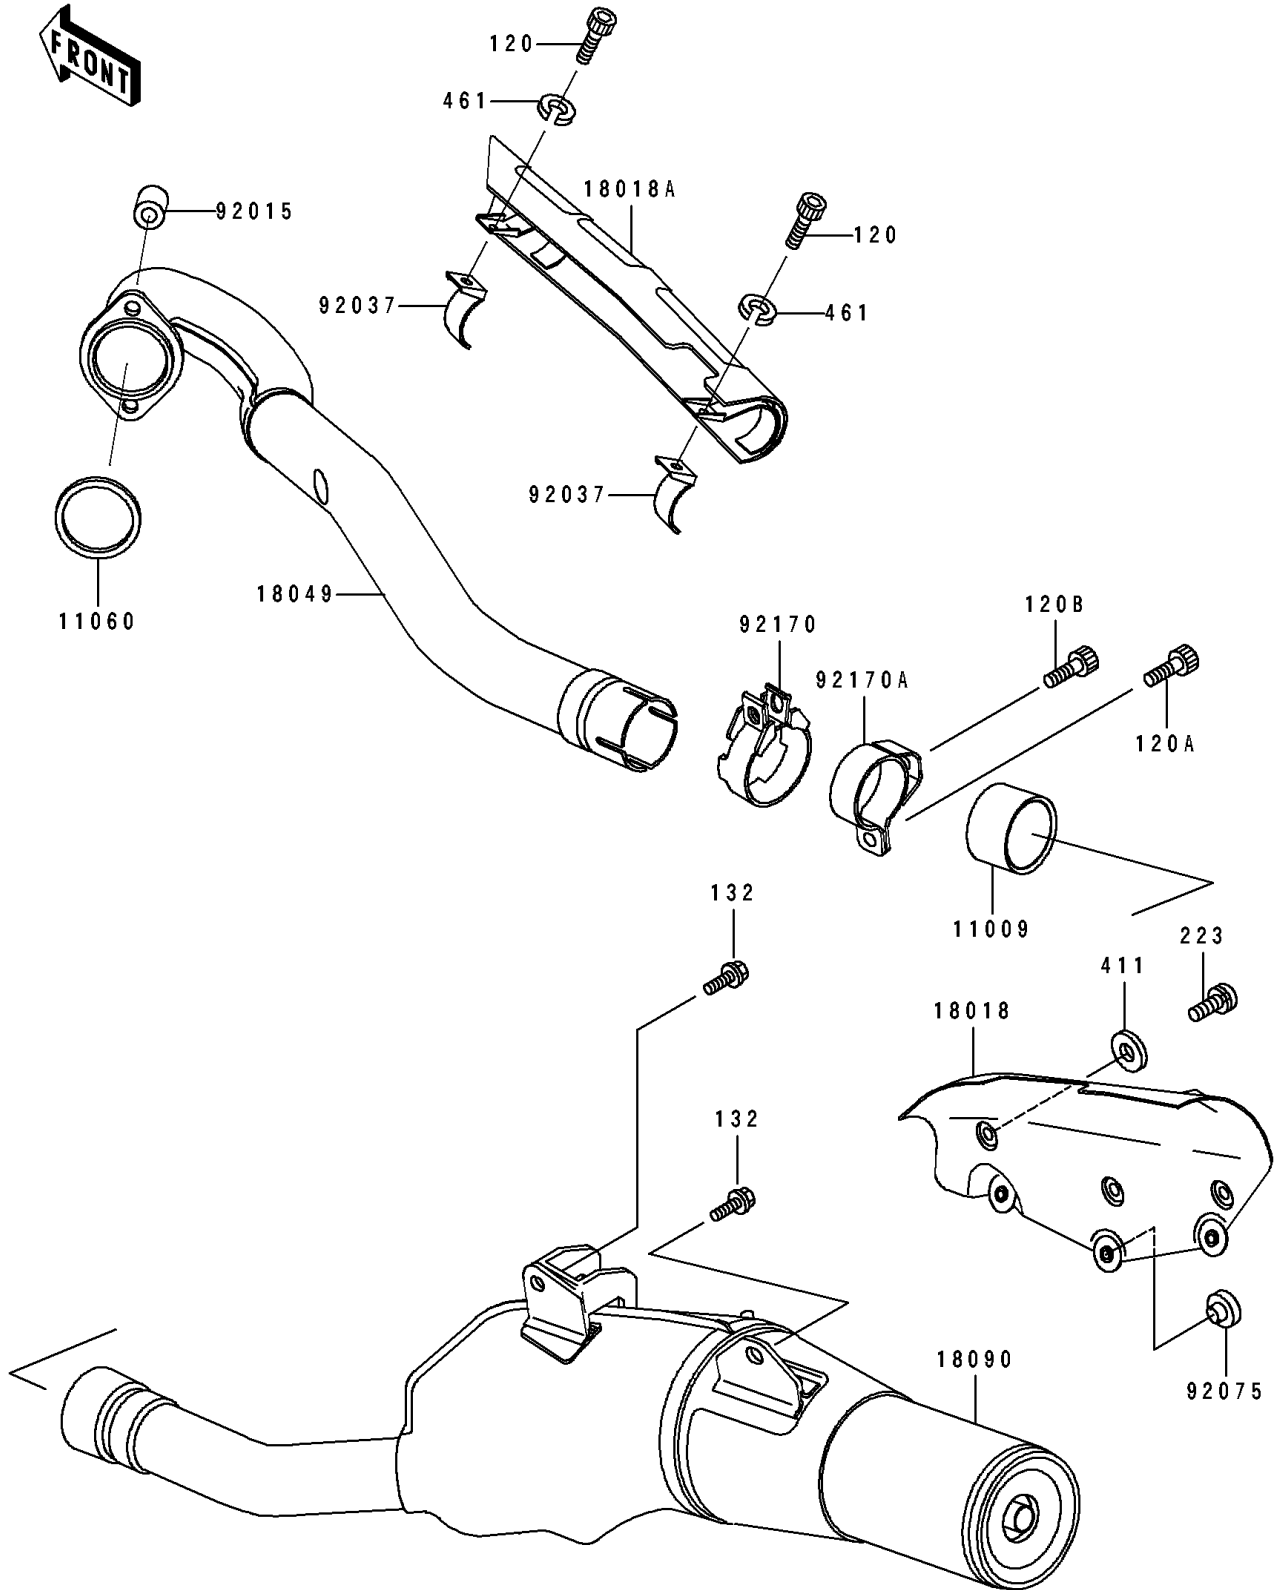

1994 KLX650R PARTS DIAGRAM

Muffler(s)

E1140

1994 KLX650R PARTS LIST

Muffler(s)

ITEM NAME	PART NUMBER	QUANTITY
GASKET,EXHAUST PIPE CONNECTING (Ref # 11009)	11009-1666	1
GASKET,EXHAUST PIPE (Ref # 11060)	11060-1119	1
PLATE-HEAT GUARD (Ref # 18018)	18018-1106	1
PLATE-HEAT GUARD (Ref # 18018A)	18018-1110	1
PIPE-EXHAUST (Ref # 18049)	18049-1668	1
BODY-COMP-MUFFLER (Ref # 18090)	18090-1293	1
NUT (Ref # 92015)	92015-1923	1
CLAMP,EXHAUST PIPE COVER (Ref # 92037)	92037-1613	1
DAMPER (Ref # 92075)	92075-005	1
CLAMP (Ref # 92170)	92170-1590	1
CLAMP (Ref # 92170A)	92170-1591	1
BOLT-SOCKET (Ref # 120)	120Z0620	1
BOLT-SOCKET (Ref # 120A)	120Z0812	1
BOLT-SOCKET (Ref # 120B)	120Z0814	1
BOLT-FLANGED-SMALL (Ref # 132)	132Y0816	1
SCREW-PAN-WS-CROS (Ref # 223)	223C0610	1
WASHER-PLAIN,6MM,BLACK (Ref # 411)	411F0600	1
WASHER-SPRING,6MM (Ref # 461)	461S0600	1