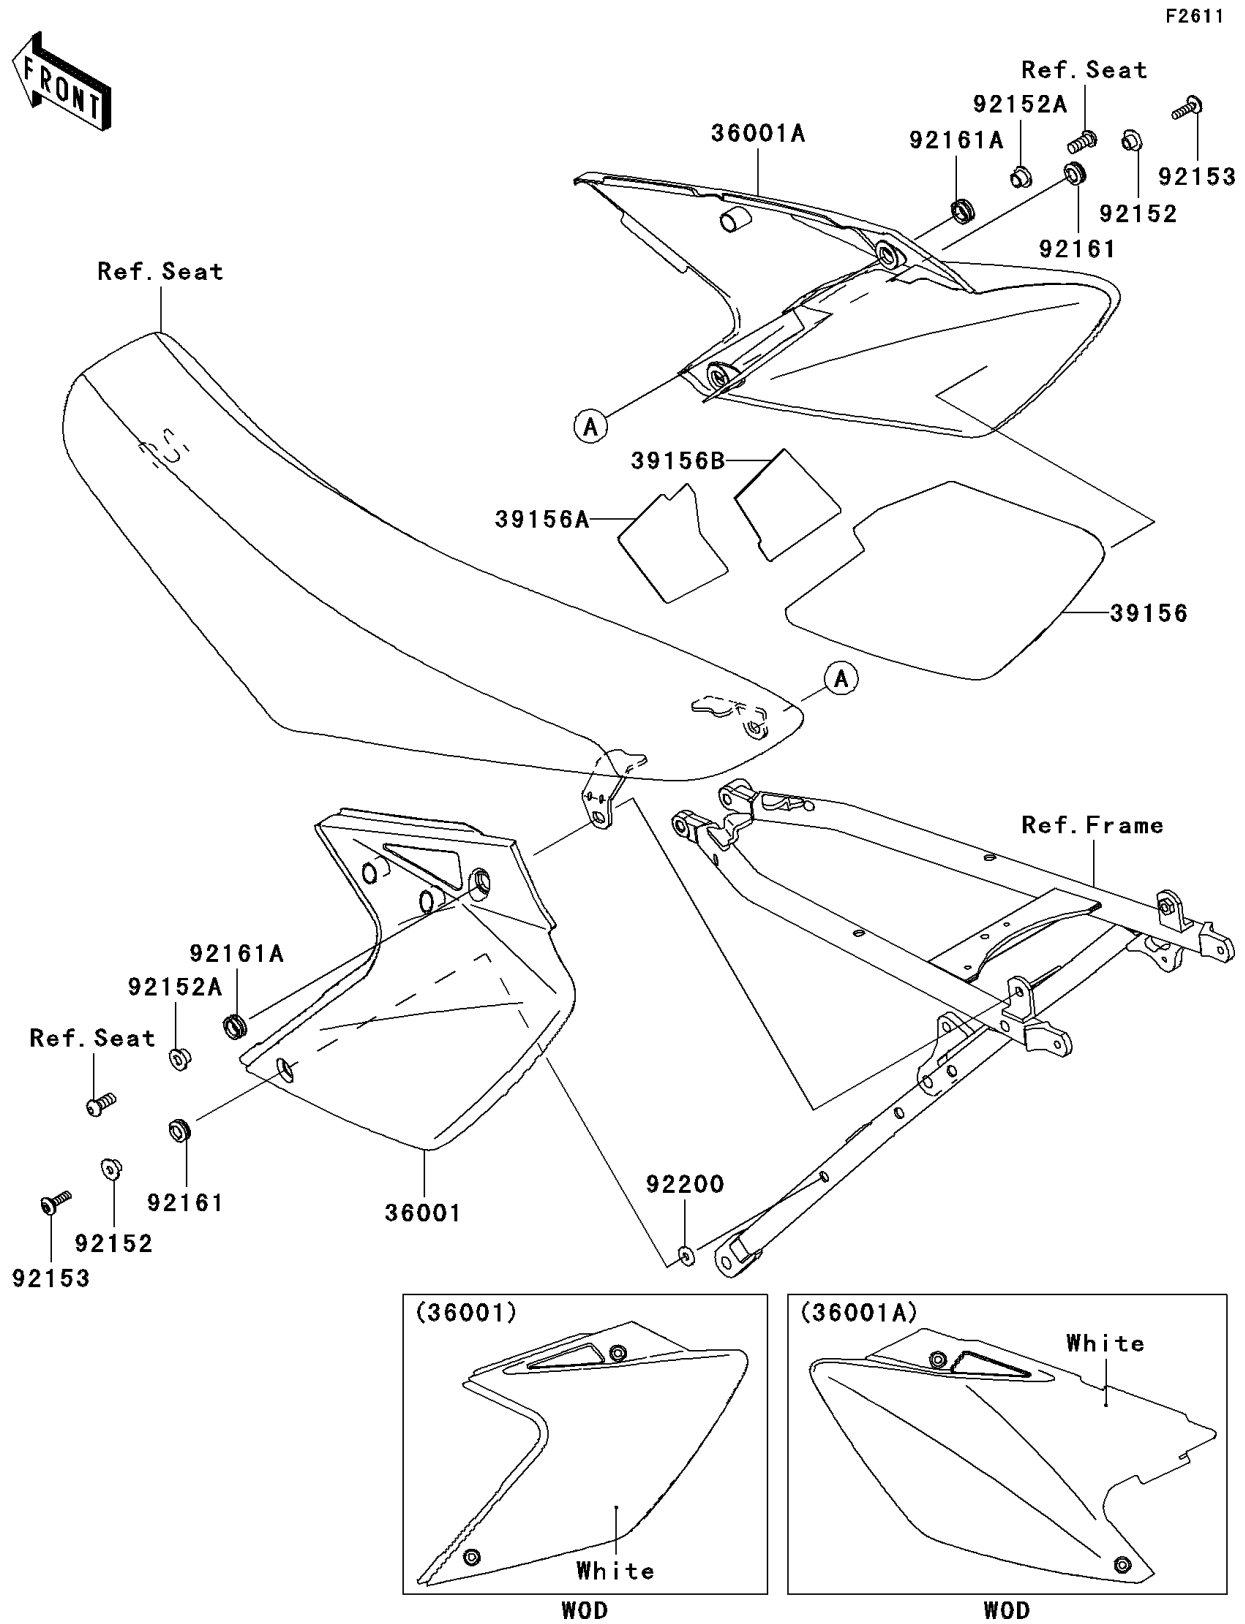

2012 KLX450R (Australian)

PARTS DIAGRAM

Side Covers