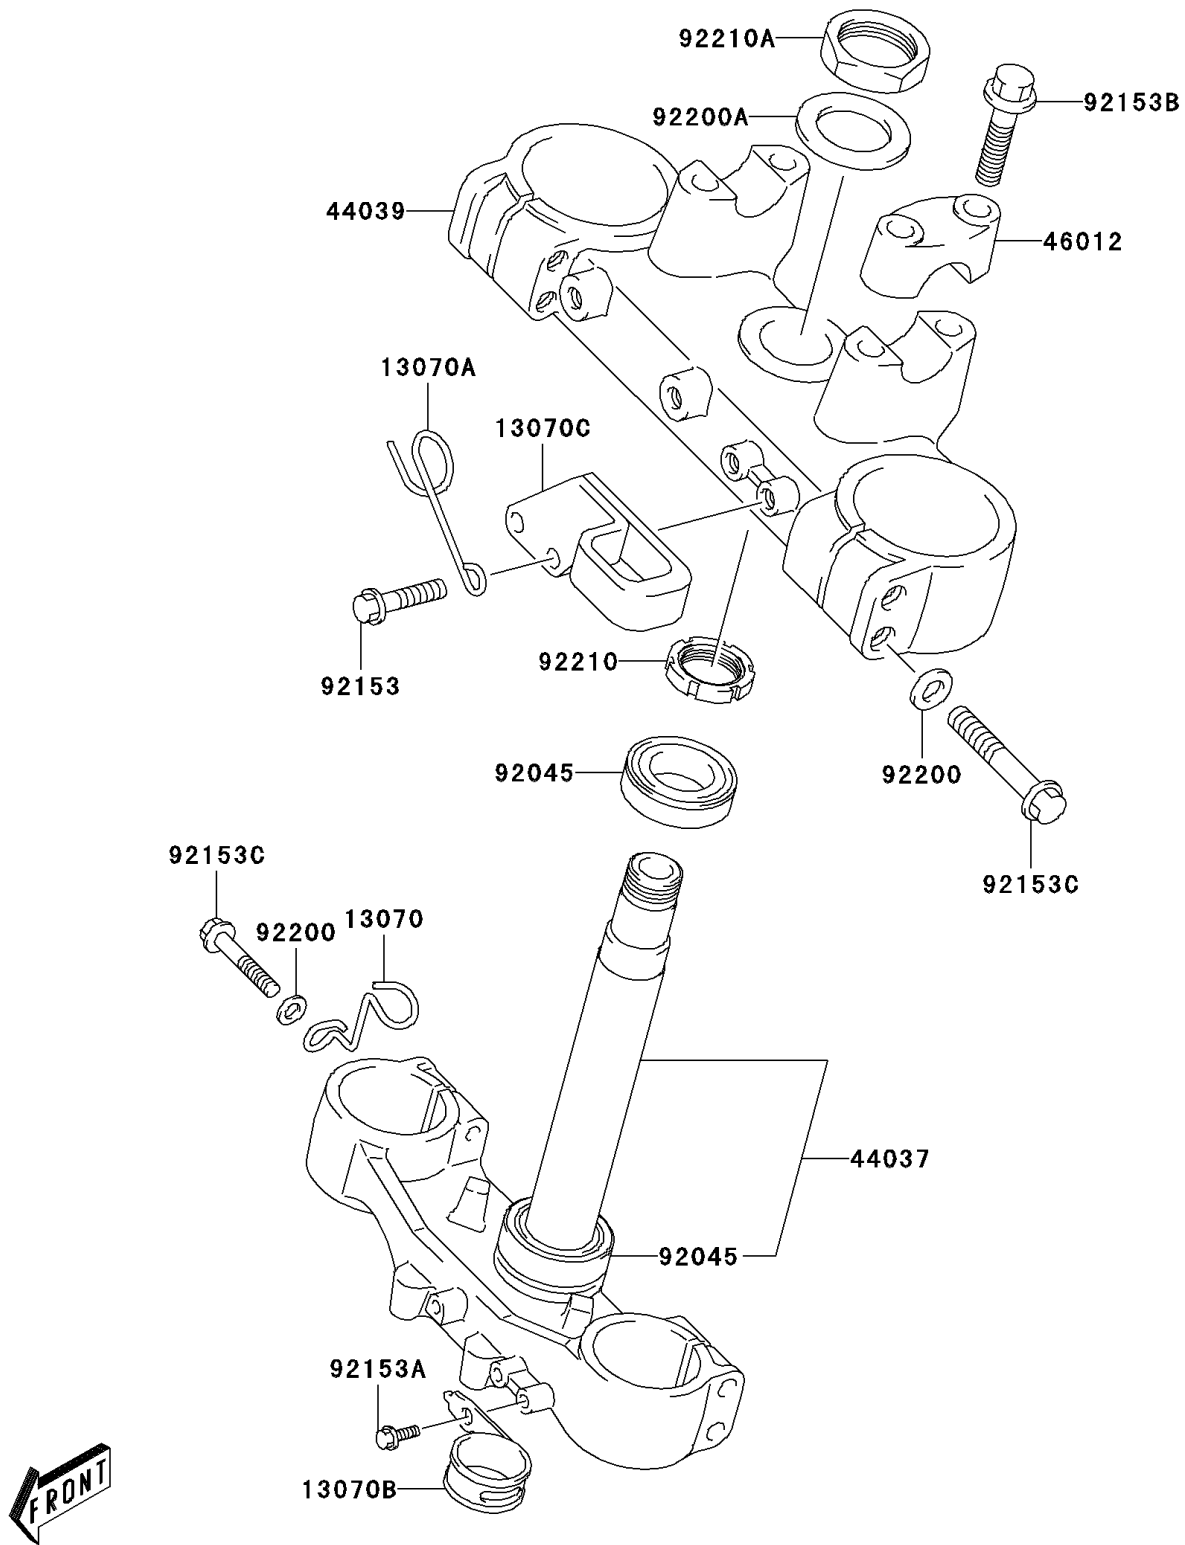

# 2003 KLX400R PARTS DIAGRAM

Under Bracket

F2350

## 2003 KLX400R PARTS LIST

### Under Bracket

ITEM NAME	PART NUMBER	QUANTITY
GUIDE,SPEEDOMETER CABLE (Ref # 13070)	13070-S023	1
GUIDE,CLUTCH CABLE (Ref # 13070A)	13070-S026	1
GUIDE,CABLE (Ref # 13070B)	13070-S028	1
GUIDE,HOSE (Ref # 13070C)	13070-S029	1
HOLDER-FORK UNDER (Ref # 44037)	44037-S006	1
HOLDER-FORK UPPER (Ref # 44039)	44039-S005	1
HOLDER-HANDLE (Ref # 46012)	46012-S004	2
BEARING-BALL,30X52X16 (Ref # 92045)	92045-S058	2
BOLT (Ref # 92153)	92153-S061	2
BOLT,6X10 (Ref # 92153A)	92153-S331	1
BOLT,8X35 (Ref # 92153B)	92153-S351	4
BOLT (Ref # 92153C)	92153-S352	8
WASHER (Ref # 92200)	92200-S179	8
WASHER (Ref # 92200A)	92200-S198	1
NUT,STEERING (Ref # 92210)	92210-S131	1
NUT (Ref # 92210A)	92210-S141	1